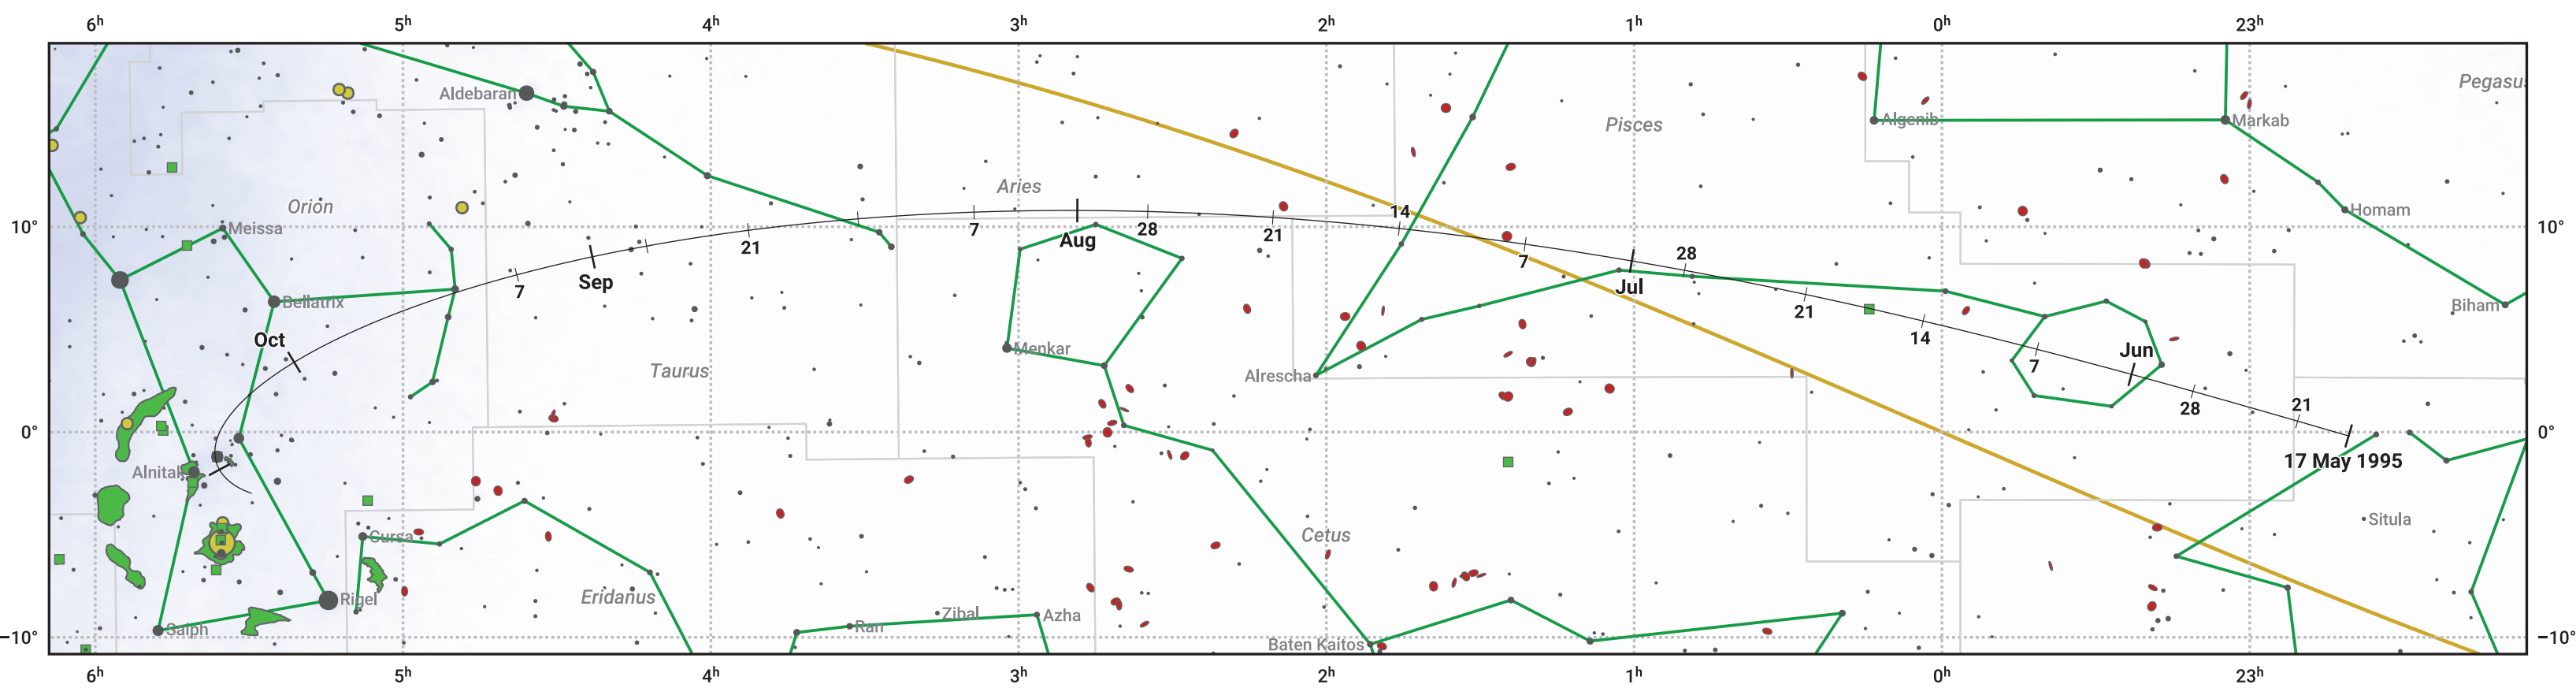

# The path of 58P/Jackson-Neujmin starting on 17 May 1995

© Dominic Ford 2011–2024. Date markers placed at midnight UTC. Downloaded from <https://in-the-sky.org>

Magnitude scale:  -6.0  -5.0  -4.0  -3.0  -2.0  -1.0  0.0

Ecliptic Plane

Galaxy  Bright nebula  Open cluster + Globular cluster

Date	Mag
1995 Jun 13	9.6
1995 Jul 1	9.1
1995 Jul 20	8.6
1995 Sep 1	8.5
1995 Nov 1	9.6
1995 Nov 3	9.6