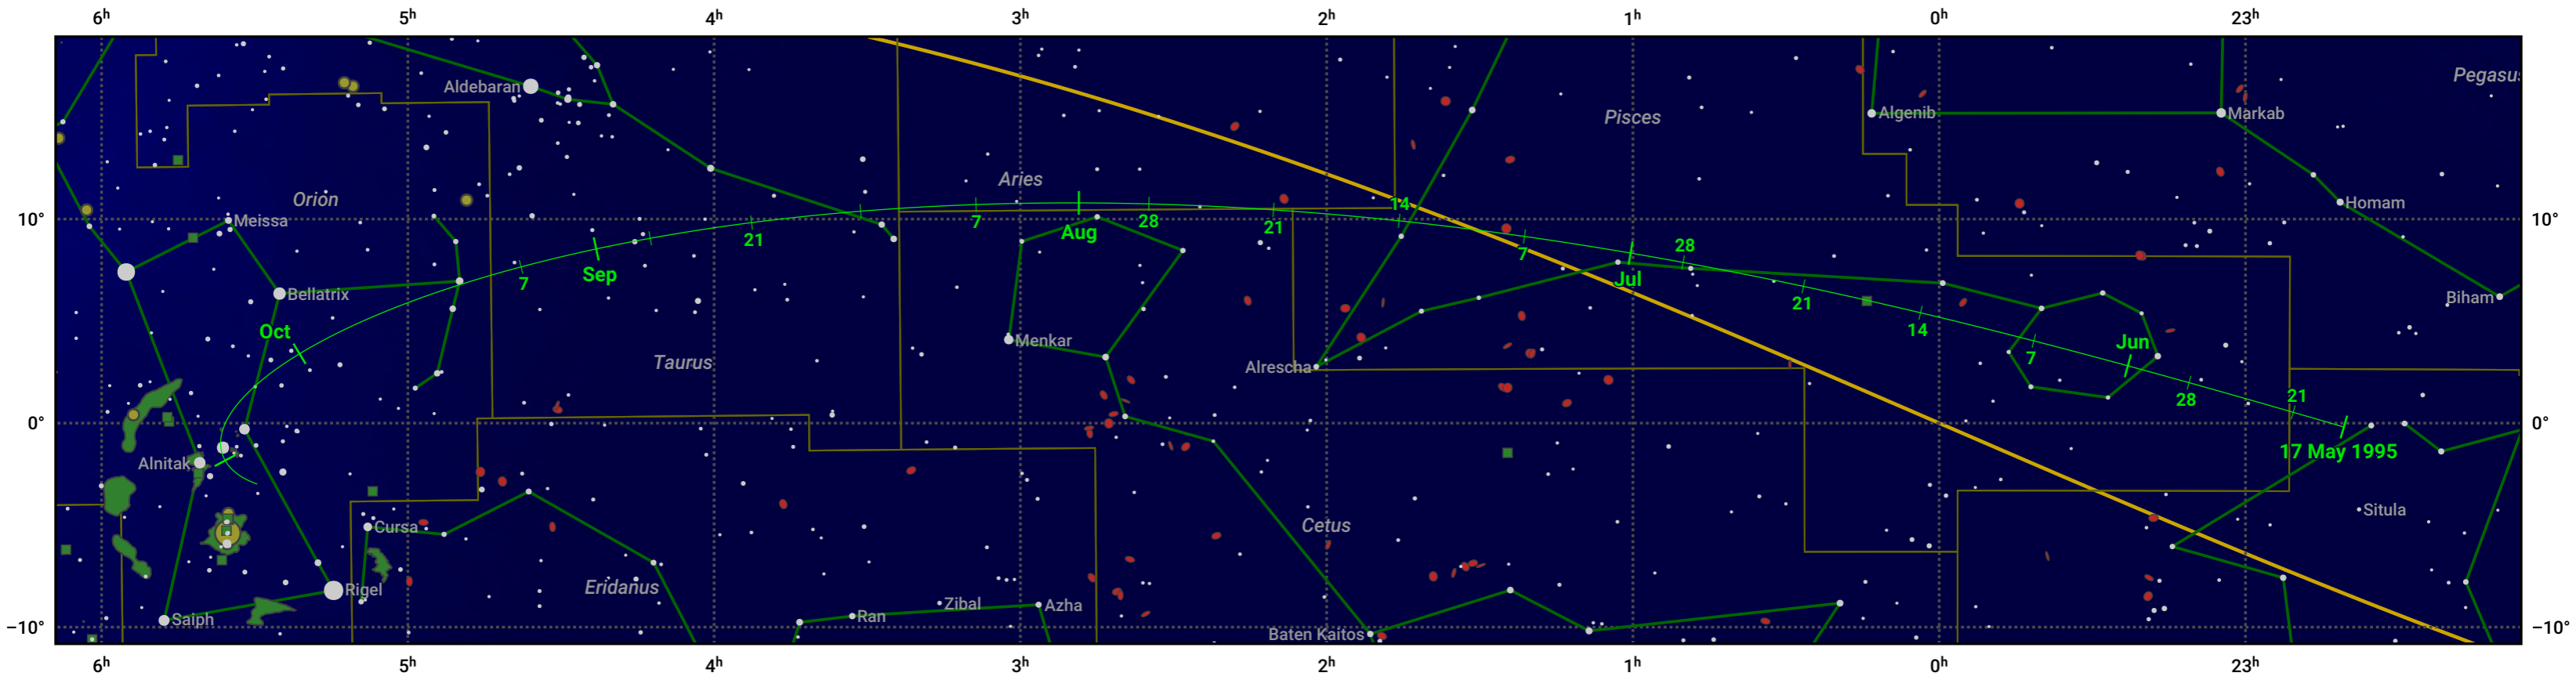

# The path of 58P/Jackson-Neujmin starting on 17 May 1995

© Dominic Ford 2011–2024. Date markers placed at midnight UTC. Downloaded from <https://in-the-sky.org>

Magnitude scale:  -6.0  -5.0  -4.0  -3.0  -2.0  -1.0  0.0

Ecliptic Plane

Galaxy  Bright nebula  Open cluster + Globular cluster

Date	Mag
1995 Jun 13	9.6
1995 Jul 1	9.1
1995 Jul 20	8.6
1995 Sep 1	8.5
1995 Nov 1	9.6
1995 Nov 3	9.6