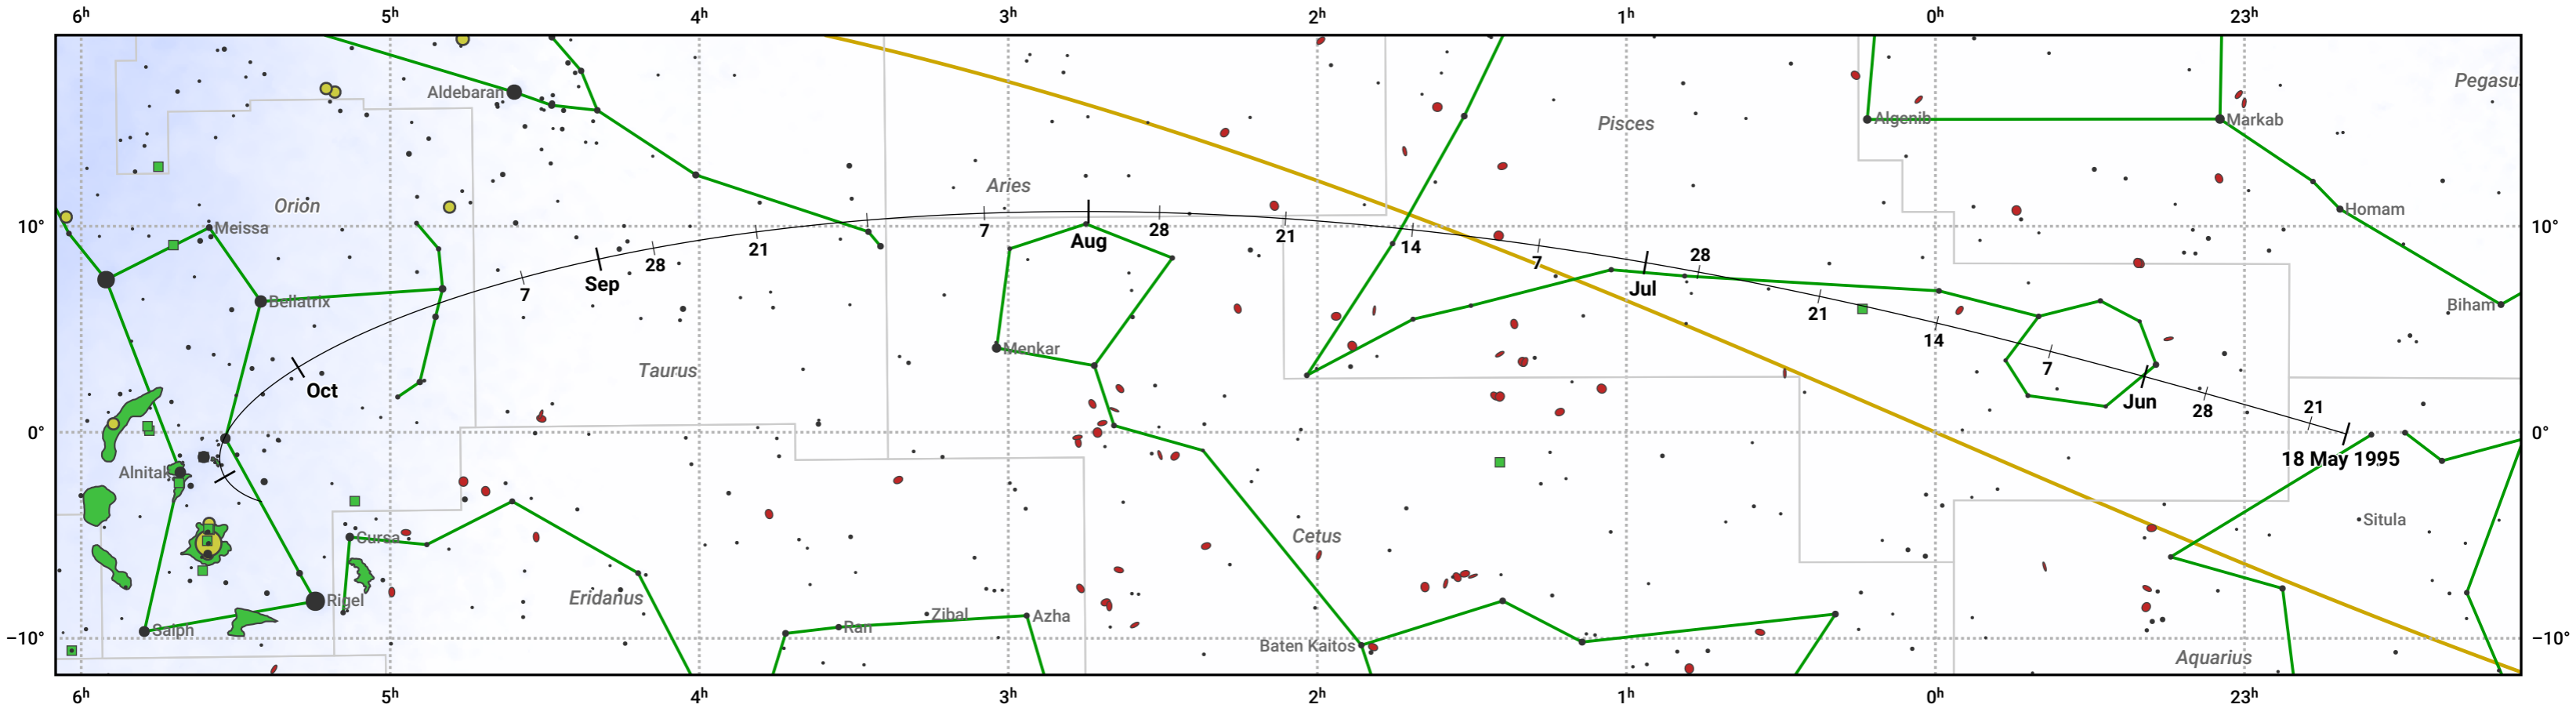

# The path of 58P/Jackson-Neujmin starting on 18 May 1995

© Dominic Ford 2011–2024. Date markers placed at midnight UTC. Downloaded from <https://in-the-sky.org>

Magnitude scale:  -6.0  -5.0  -4.0  -3.0  -2.0  -1.0  0.0

Ecliptic Plane

Galaxy  Bright nebula  Open cluster + Globular cluster

Date	Mag
1995 Jun 14	9.6
1995 Jul 1	9.0
1995 Jul 20	8.6
1995 Sep 1	8.4
1995 Nov 1	9.5
1995 Nov 5	9.6