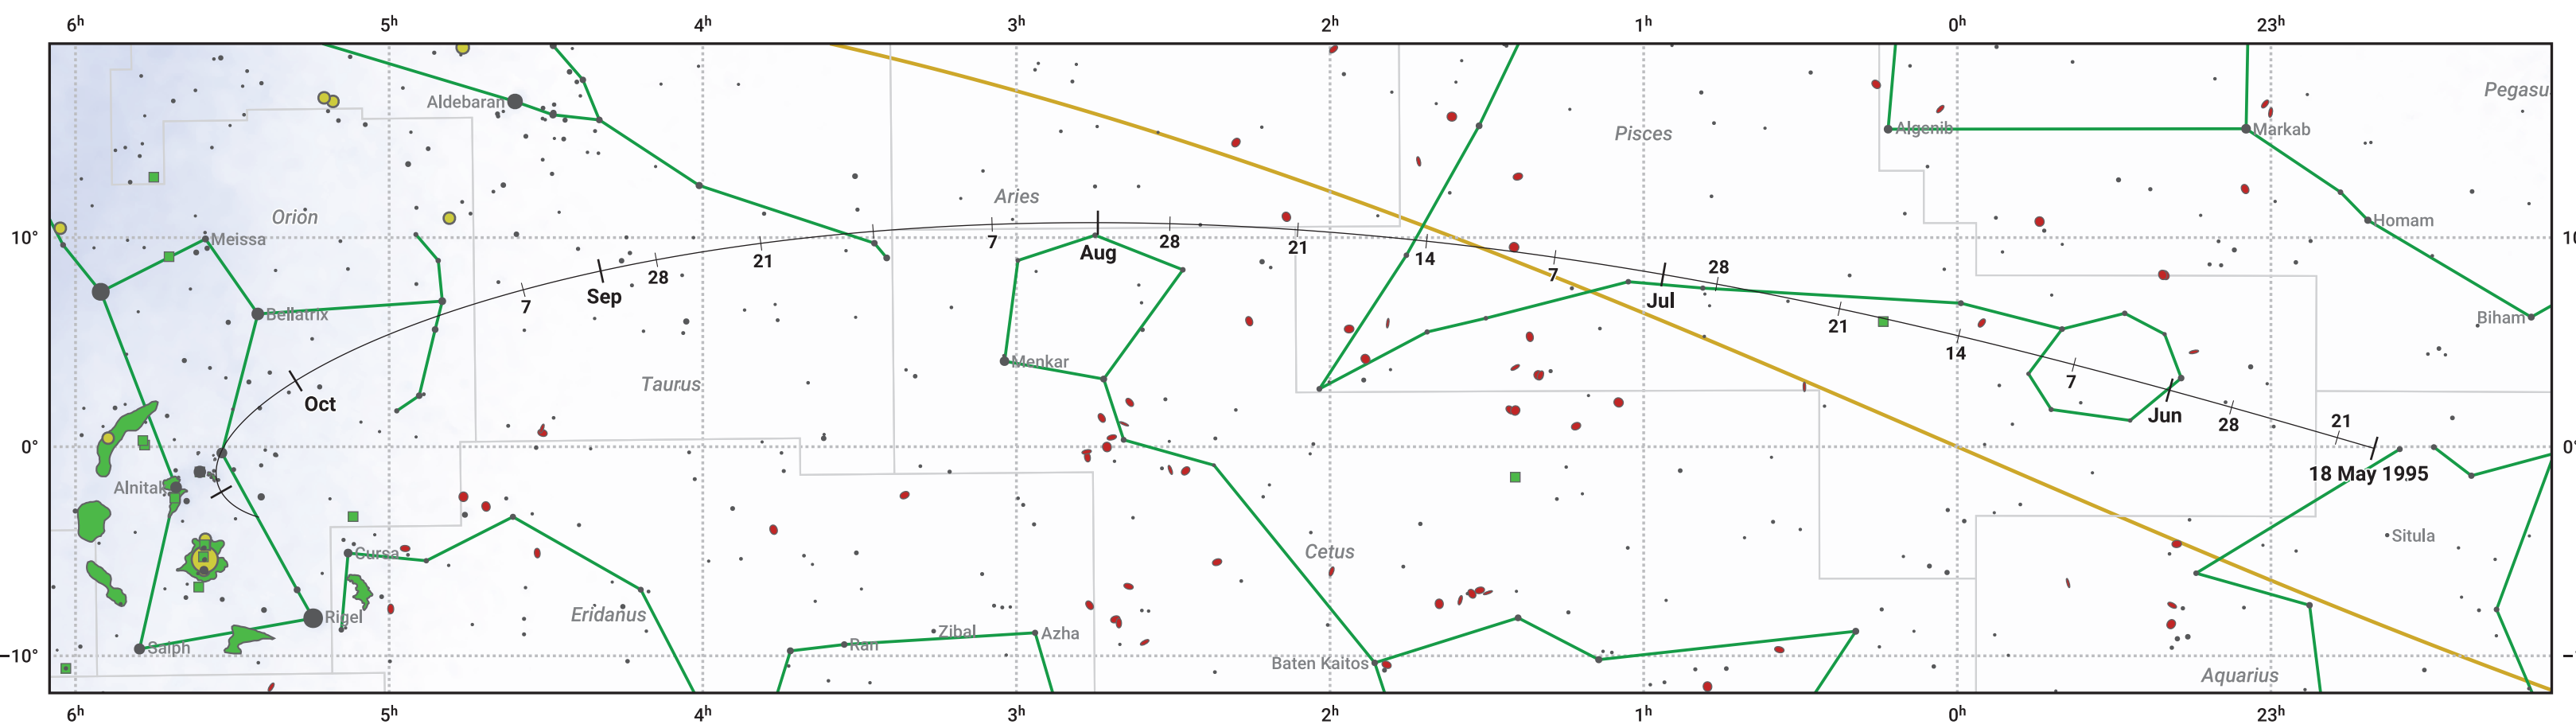

The path of 58P/Jackson-Neujmin starting on 18 May 1995

© Dominic Ford 2011–2024. Date markers placed at midnight UTC. Downloaded from <https://in-the-sky.org>

Magnitude scale: -6.0 -5.0 -4.0 -3.0 -2.0 -1.0 0.0

Ecliptic Plane

Galaxy Bright nebula Open cluster Globular cluster

Date	Mag
1995 Jun 14	9.6
1995 Jul 1	9.0
1995 Jul 20	8.6
1995 Sep 1	8.4
1995 Nov 1	9.5
1995 Nov 5	9.6