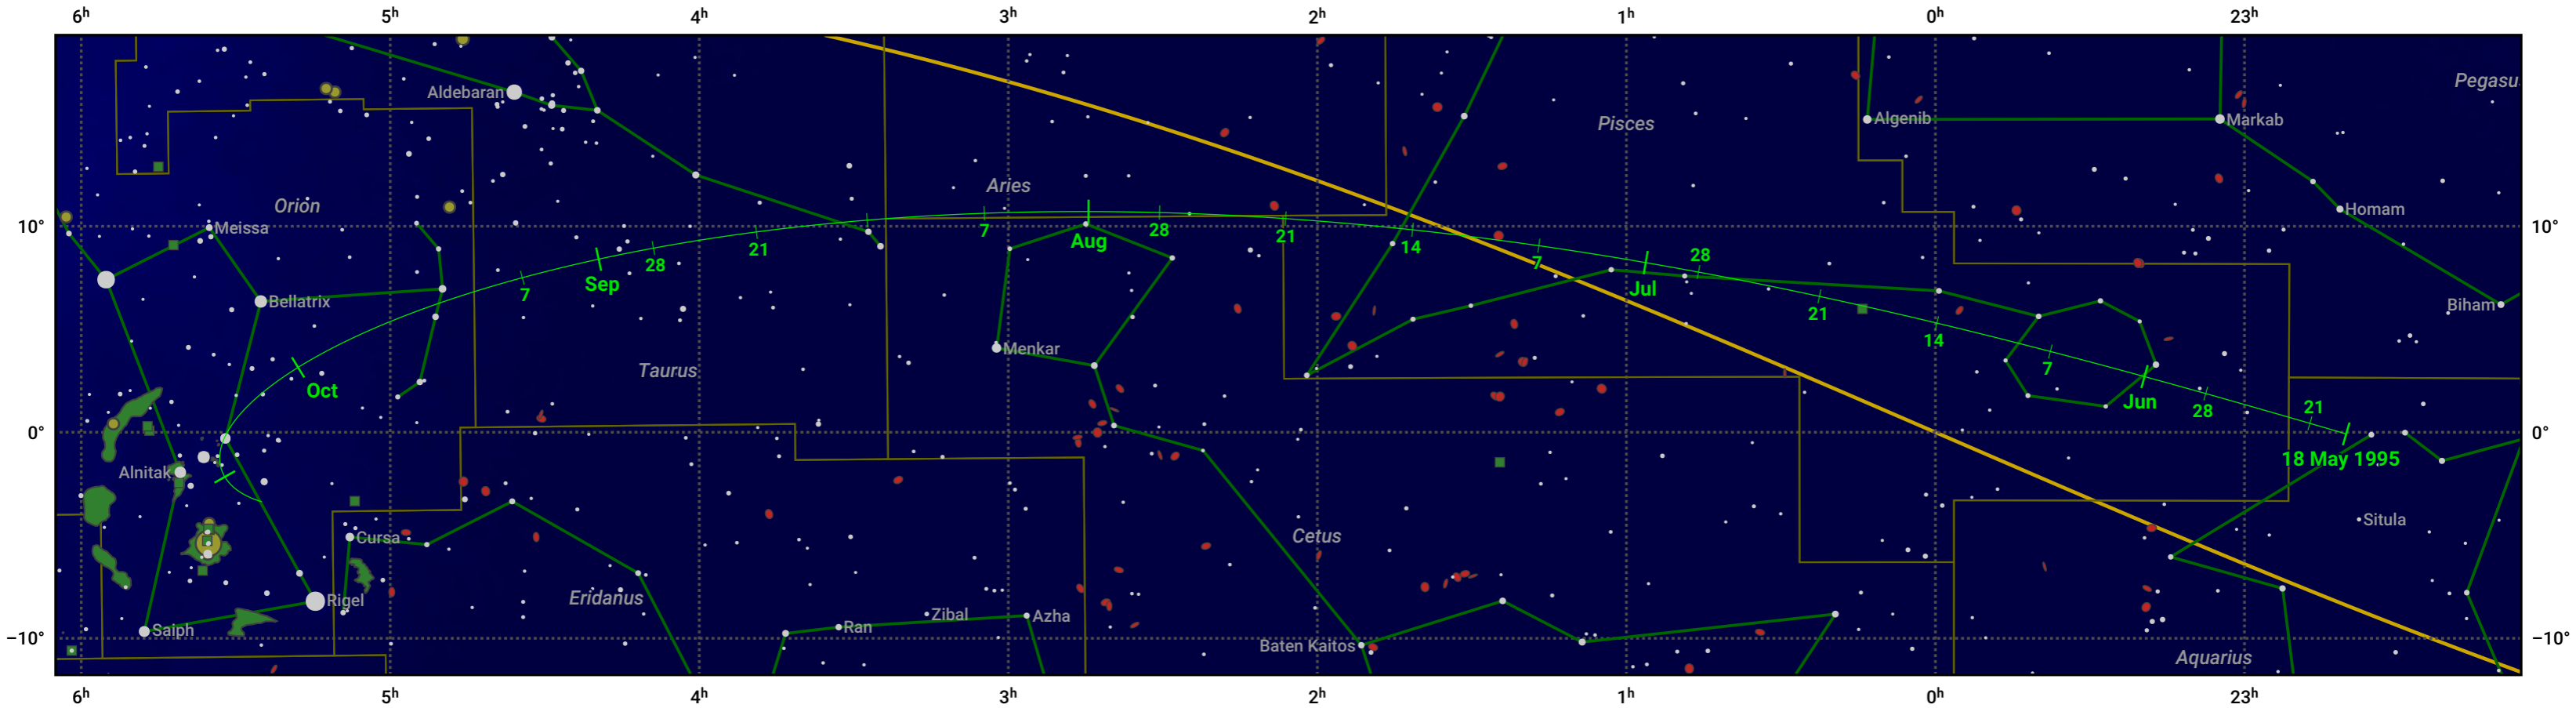

The path of 58P/Jackson-Neujmin starting on 18 May 1995

© Dominic Ford 2011–2024. Date markers placed at midnight UTC. Downloaded from <https://in-the-sky.org>

Magnitude scale: -6.0 -5.0 -4.0 -3.0 -2.0 -1.0 0.0

Ecliptic Plane

- Galaxy
- Bright nebula
- Open cluster
- Globular cluster

Date	Mag
1995 Jun 14	9.6
1995 Jul 1	9.0
1995 Jul 20	8.6
1995 Sep 1	8.4
1995 Nov 1	9.5
1995 Nov 5	9.6