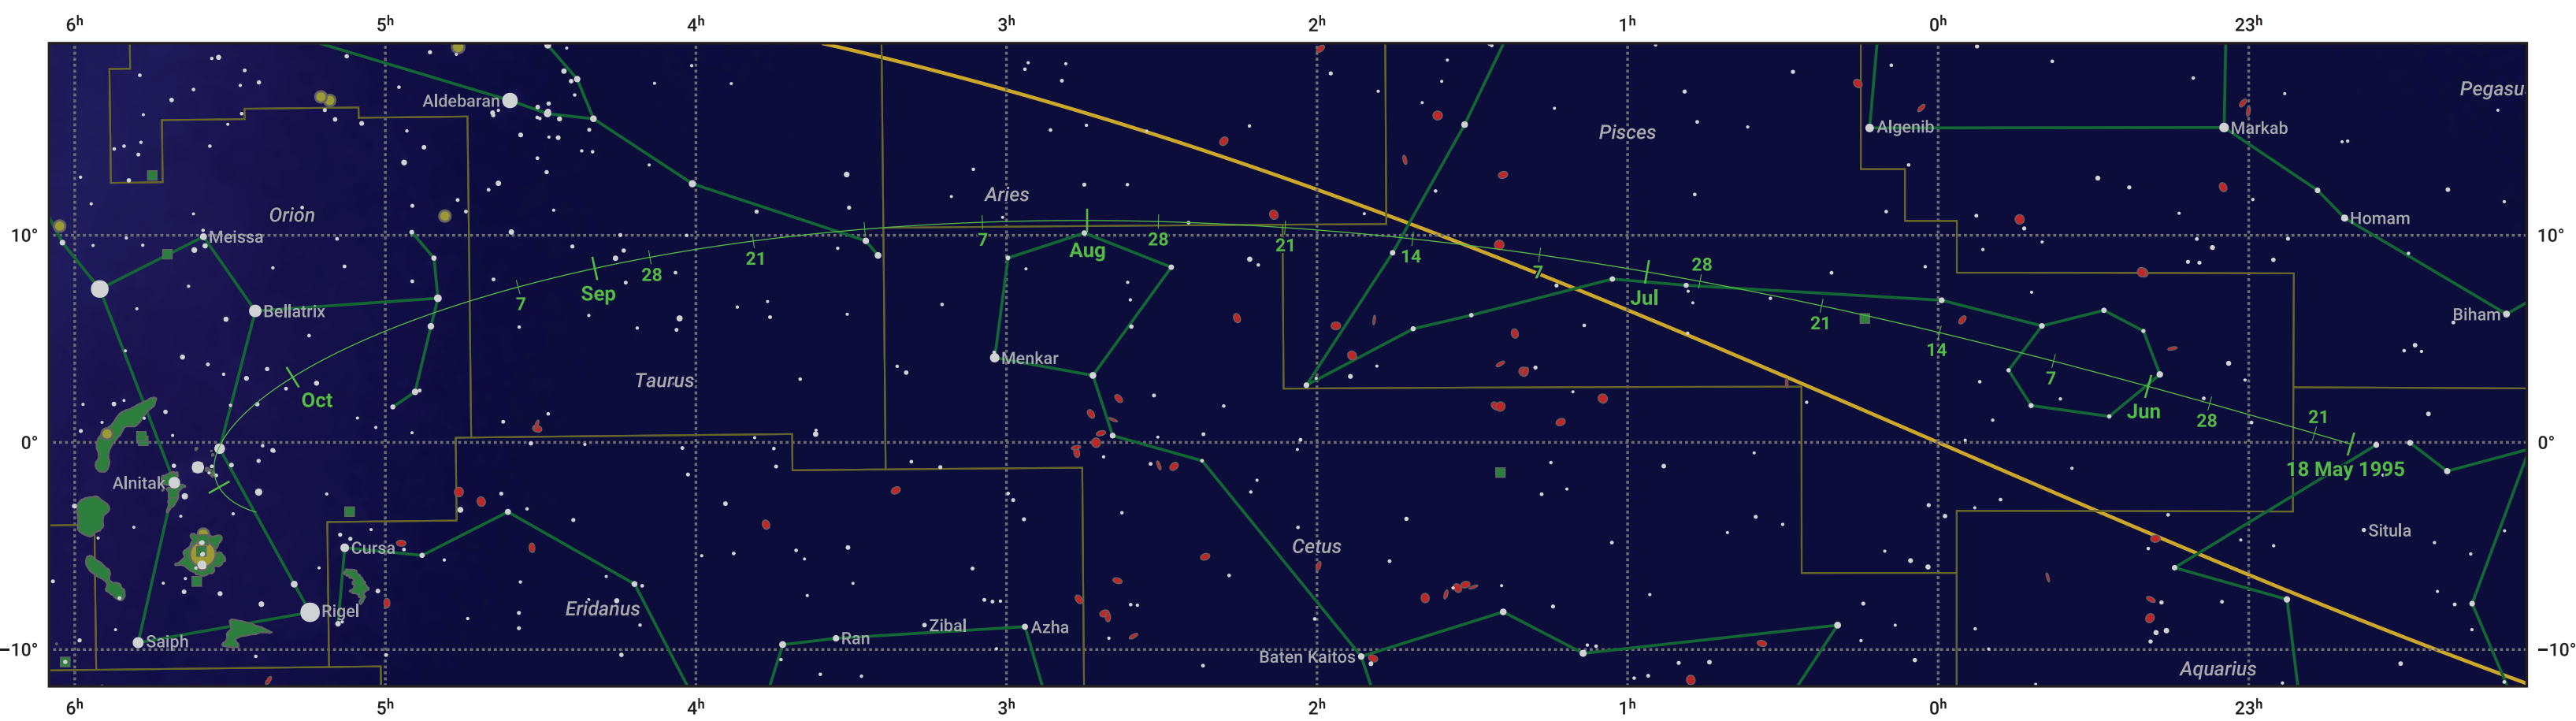

The path of 58P/Jackson-Neujmin starting on 18 May 1995

© Dominic Ford 2011–2024. Date markers placed at midnight UTC. Downloaded from <https://in-the-sky.org>

Magnitude scale: -6.0 -5.0 -4.0 -3.0 -2.0 -1.0 0.0

Ecliptic Plane

Galaxy
 Bright nebula
 Open cluster
 Globular cluster

Date	Mag
1995 Jun 14	9.6
1995 Jul 1	9.0
1995 Jul 20	8.6
1995 Sep 1	8.4
1995 Nov 1	9.5
1995 Nov 5	9.6