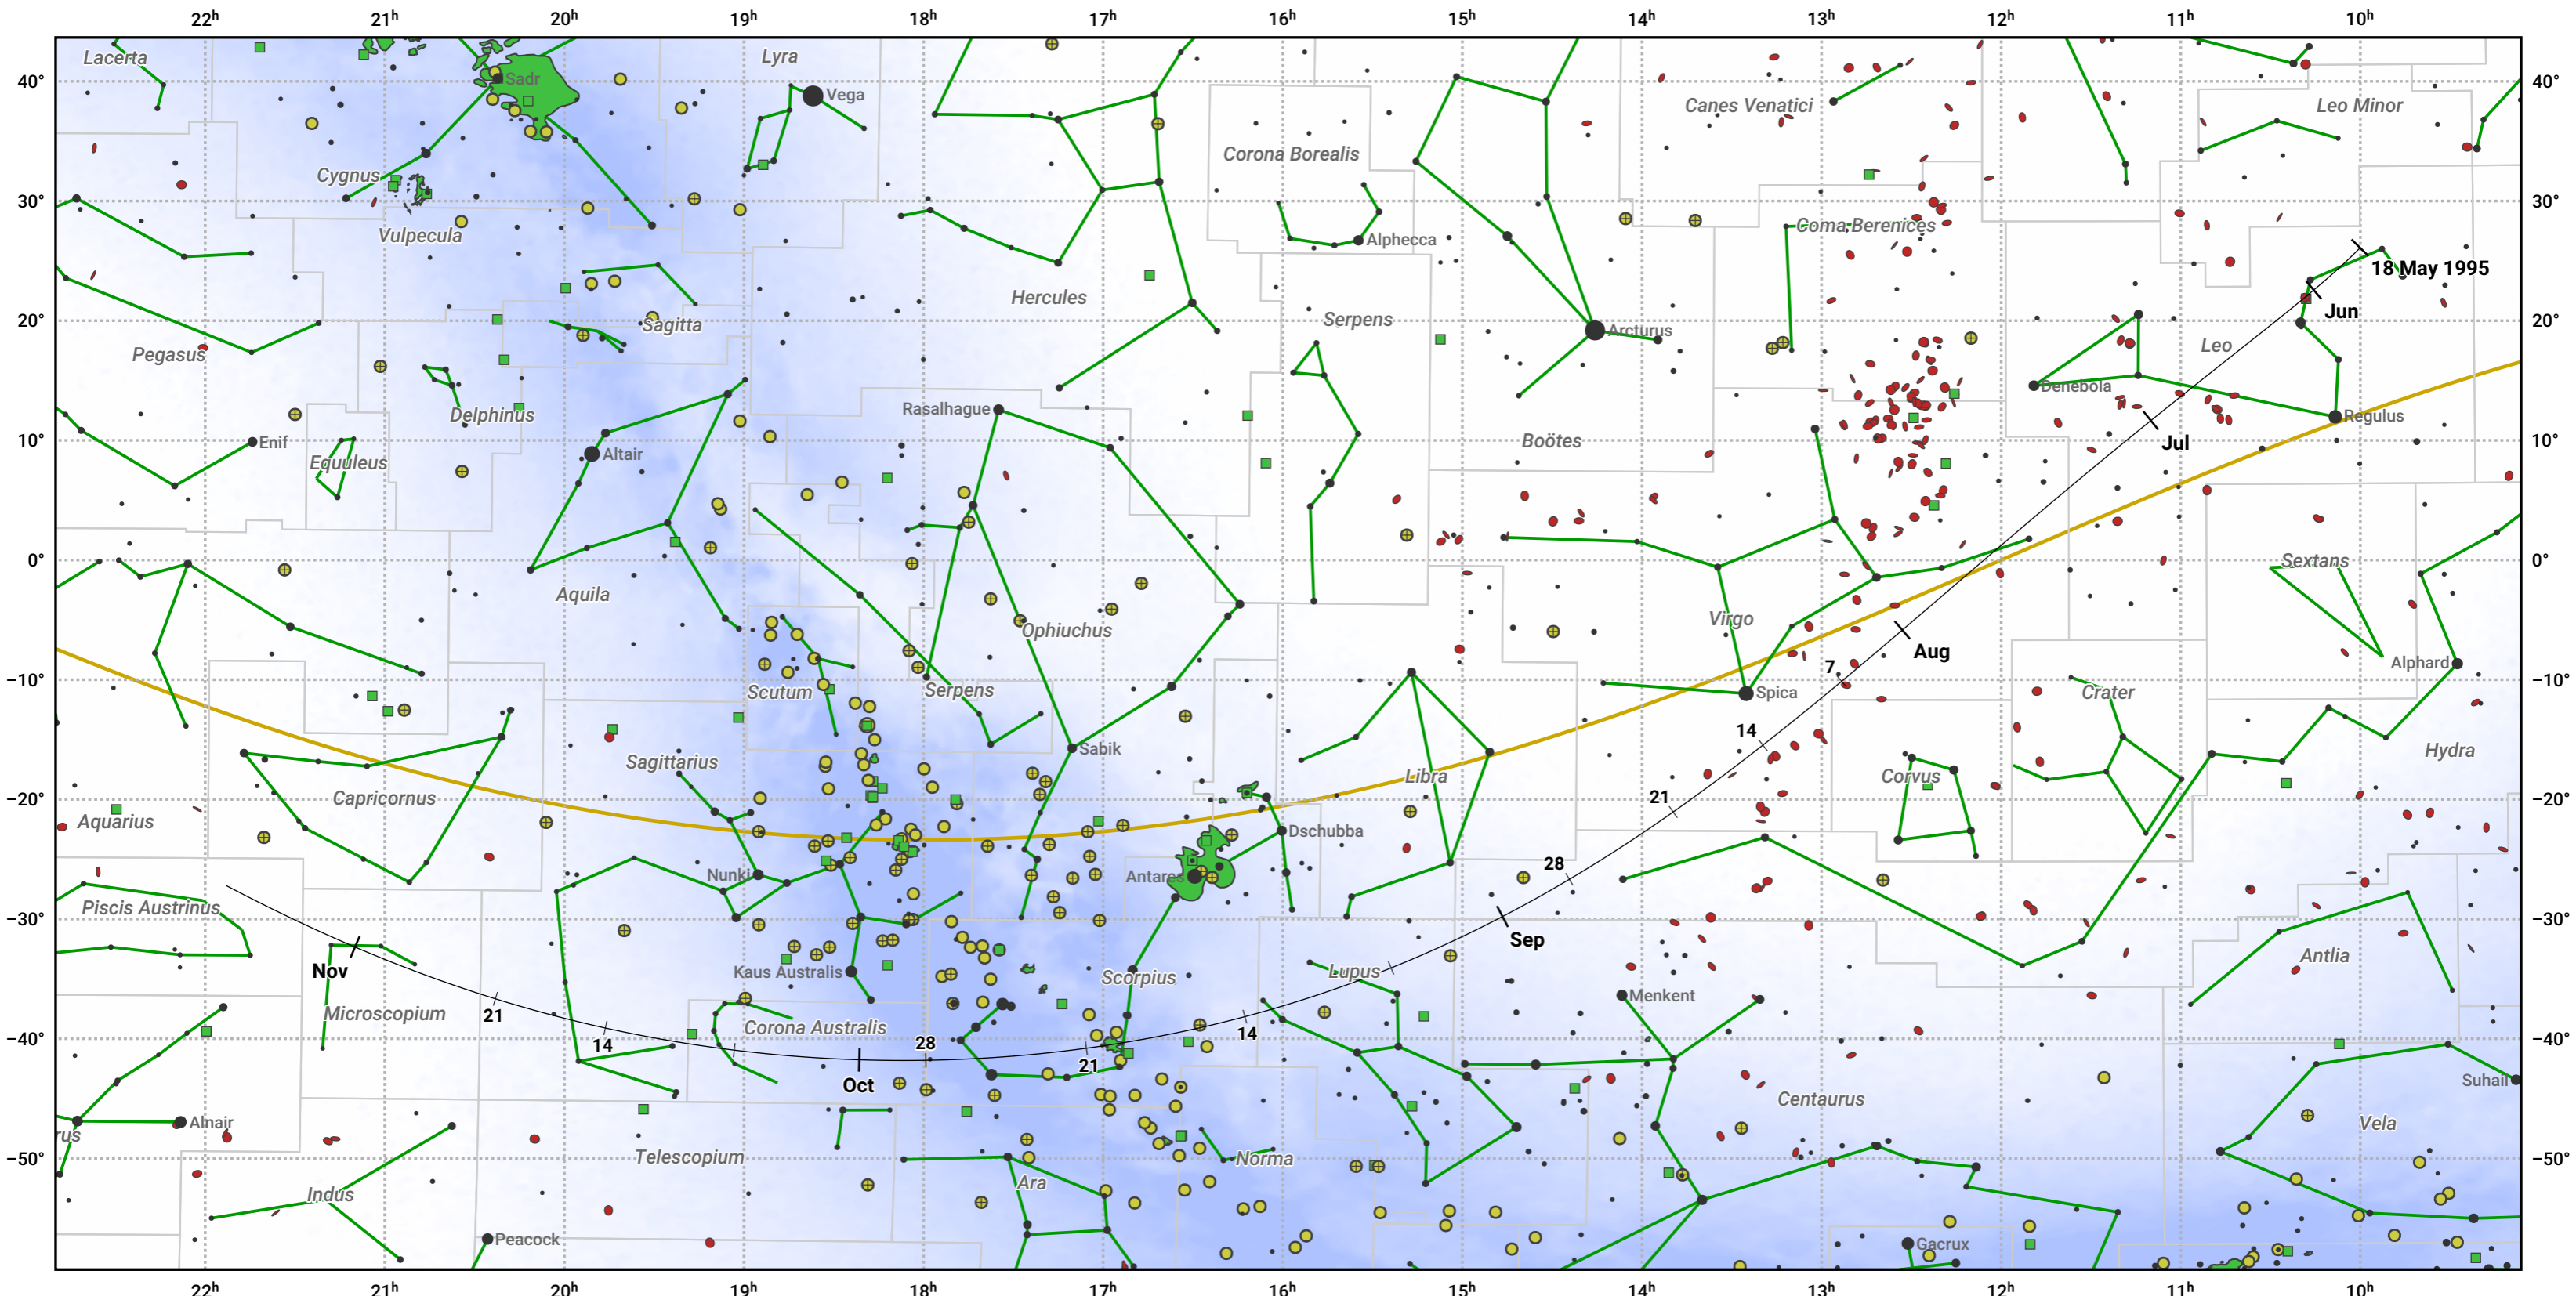

# The path of 73P/Schwassmann-Wachmann starting on 18 May 1995

© Dominic Ford 2011–2024. Date markers placed at midnight UTC. Downloaded from <https://in-the-sky.org>

Magnitude scale: • 5.0 • 4.0 • 3.0 • 2.0 • 1.0 • 0.0

— Ecliptic Plane

● Galaxy    ■ Bright nebula    ● Open cluster    ⊕ Globular cluster

Date	Mag
1995 Jun 6	13.2
1995 Jun 23	12.2
1995 Jul 1	11.7
1995 Jul 10	11.2
1995 Aug 1	10.2
1995 Sep 1	10.2
1995 Sep 22	11.2
1995 Oct 6	12.2
1995 Oct 19	13.2
1995 Nov 1	14.3