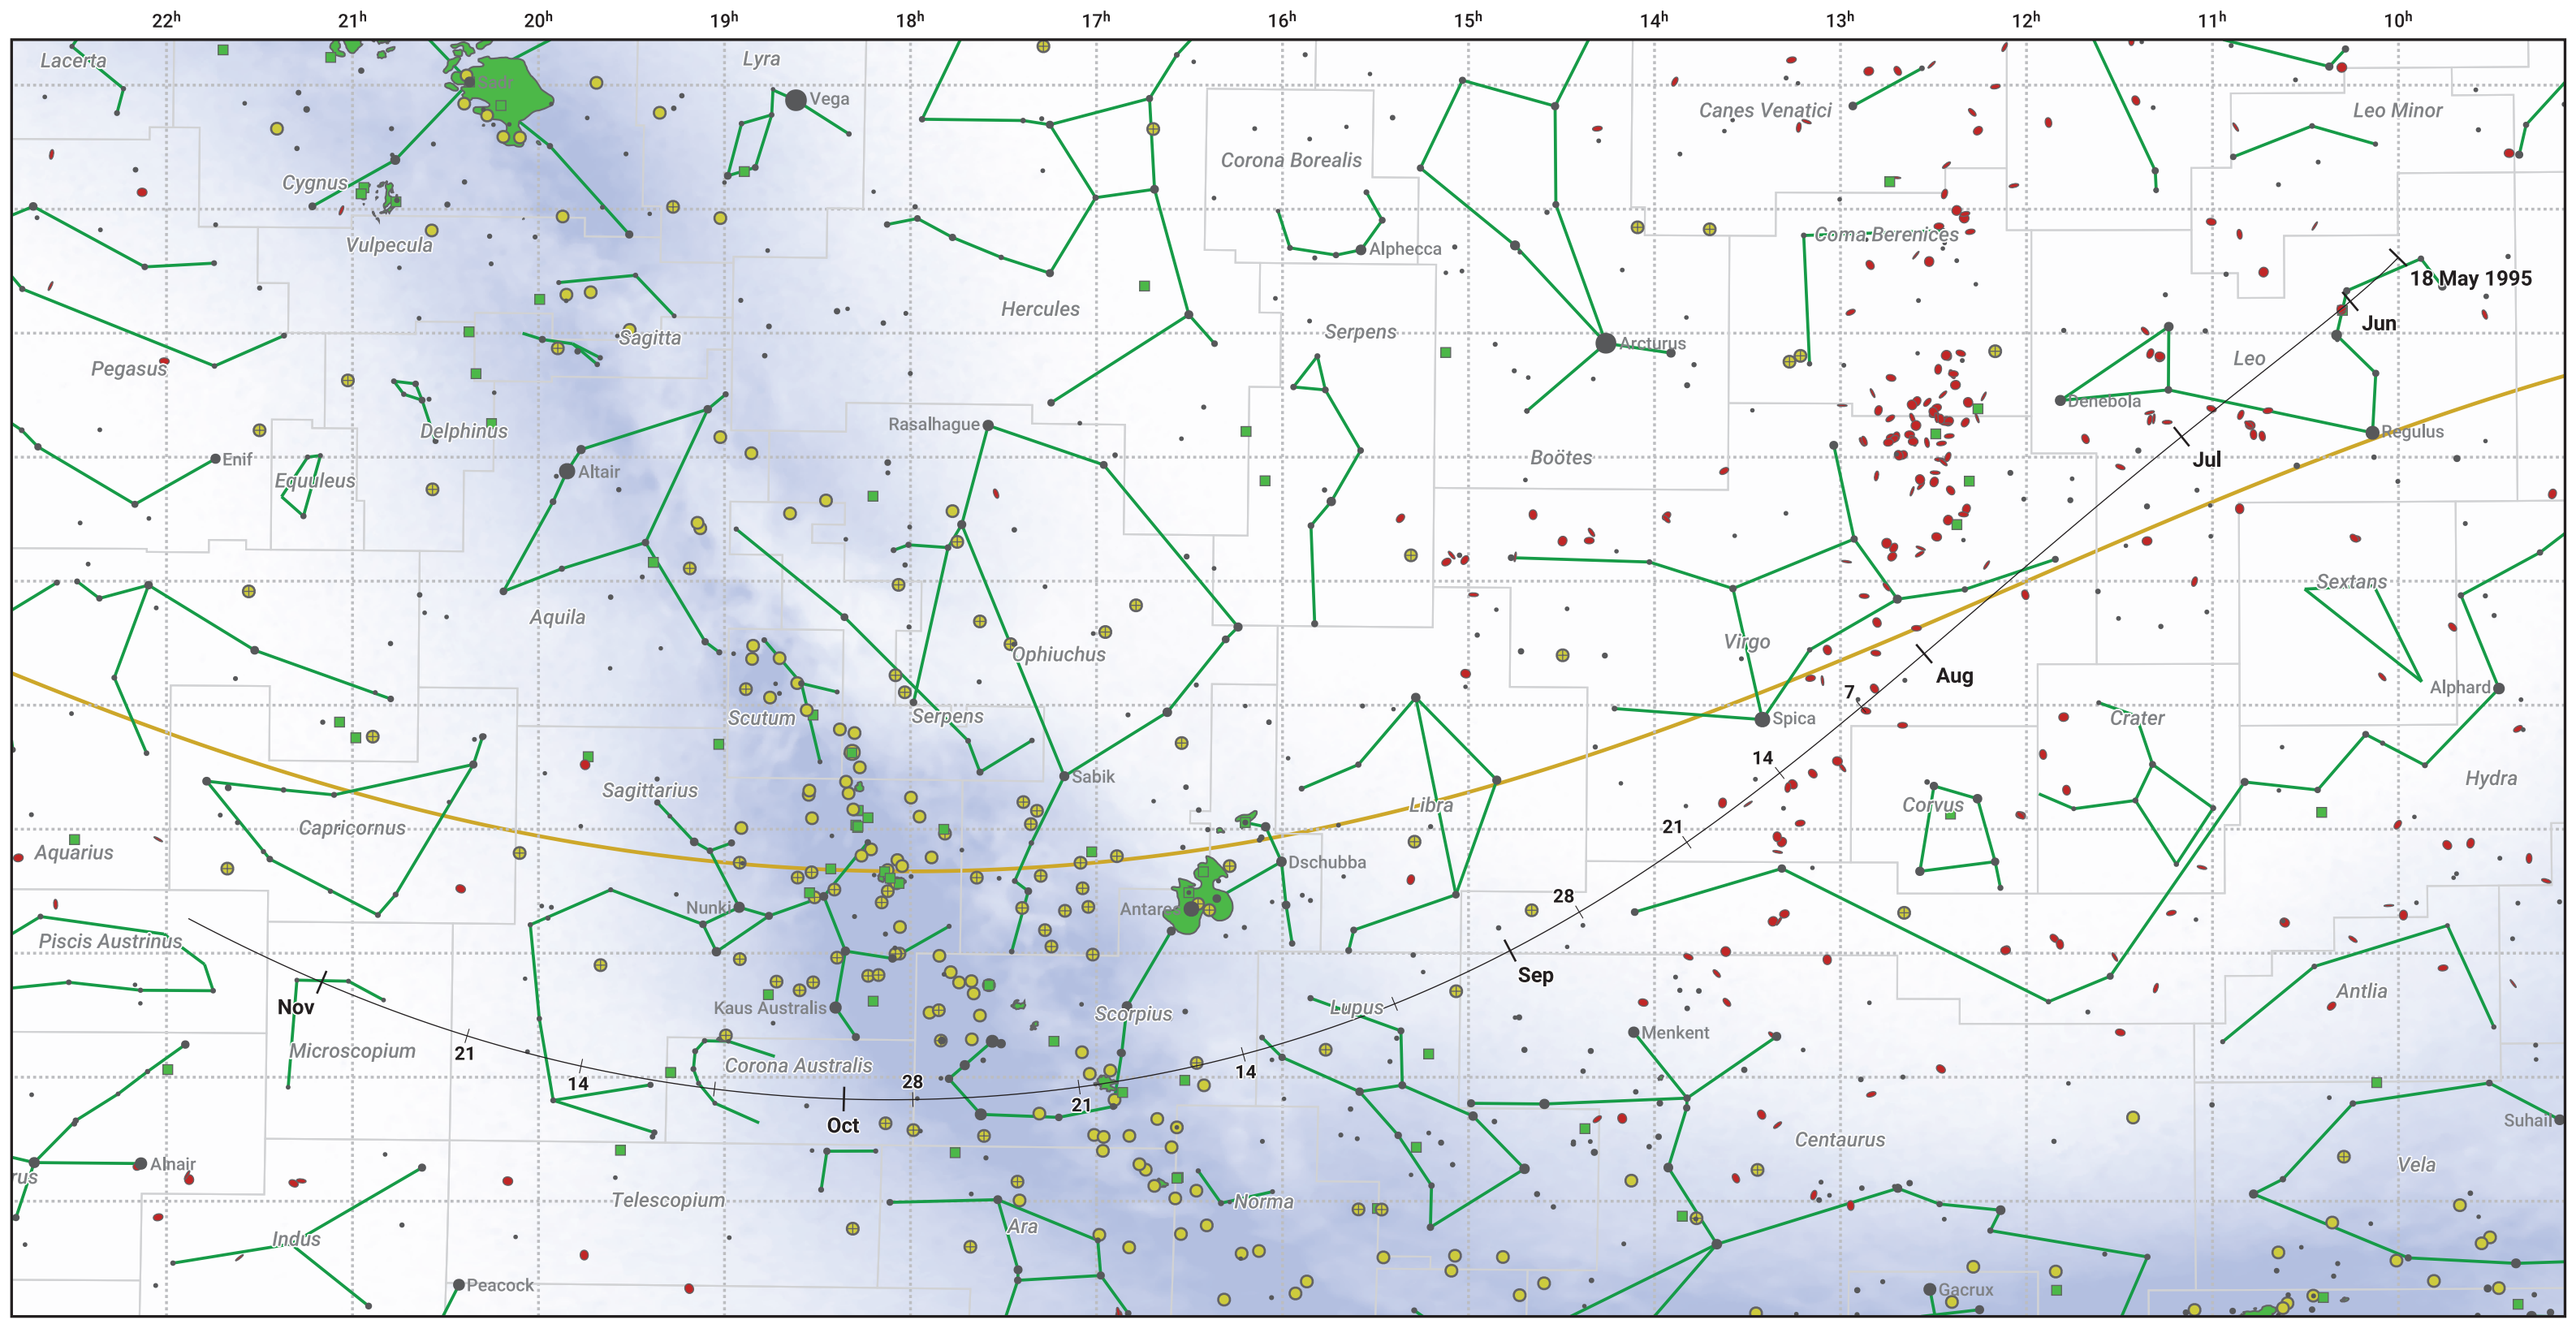

# The path of 73P/Schwassmann-Wachmann starting on 18 May 1995

© Dominic Ford 2011–2024. Date markers placed at midnight UTC. Downloaded from <https://in-the-sky.org>

Magnitude scale: • 5.0 • 4.0 • 3.0 • 2.0 • 1.0 • 0.0

— Ecliptic Plane

Galaxy Bright nebula Open cluster Globular cluster

Date	Mag
1995 Jun 6	13.2
1995 Jun 23	12.2
1995 Jul 1	11.7
1995 Jul 10	11.2
1995 Aug 1	10.2
1995 Sep 1	10.2
1995 Sep 22	11.2
1995 Oct 6	12.2
1995 Oct 19	13.2
1995 Nov 1	14.3