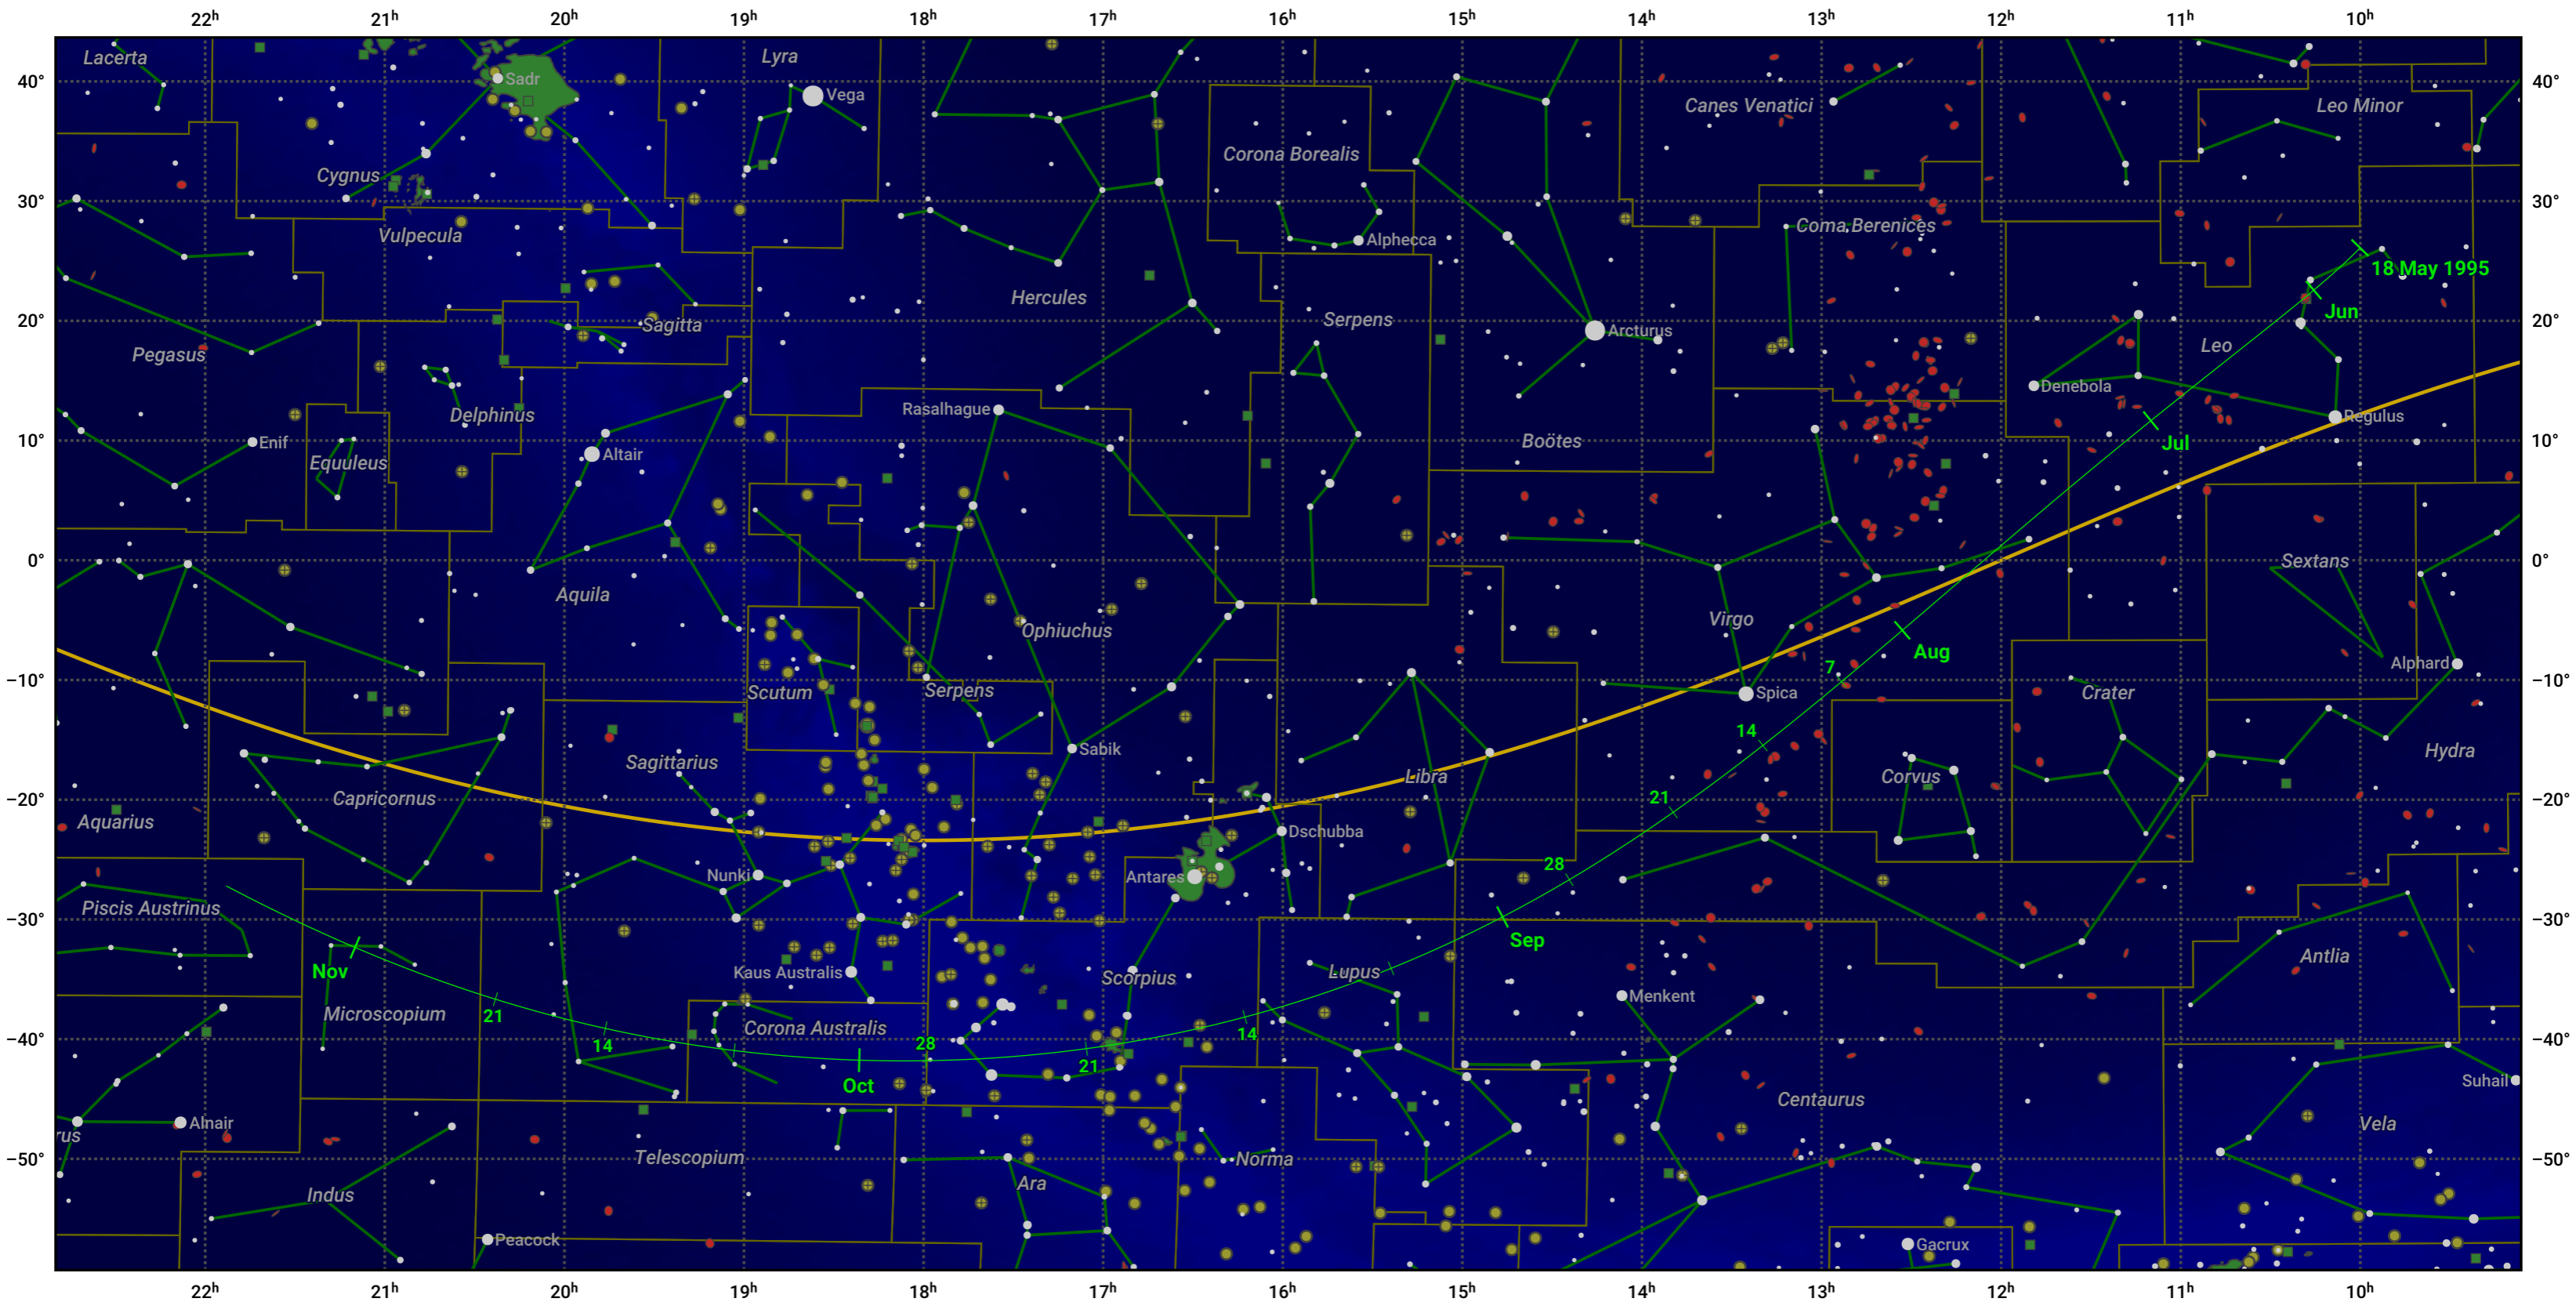

# The path of 73P/Schwassmann-Wachmann starting on 18 May 1995

© Dominic Ford 2011–2024. Date markers placed at midnight UTC. Downloaded from <https://in-the-sky.org>

Magnitude scale: • 5.0 • 4.0 • 3.0 • 2.0 • 1.0 • 0.0

— Ecliptic Plane

● Galaxy   ■ Bright nebula   ● Open cluster   ⊕ Globular cluster

Date	Mag
1995 Jun 6	13.2
1995 Jun 23	12.2
1995 Jul 1	11.7
1995 Jul 10	11.2
1995 Aug 1	10.2
1995 Sep 1	10.2
1995 Sep 22	11.2
1995 Oct 6	12.2
1995 Oct 19	13.2
1995 Nov 1	14.3