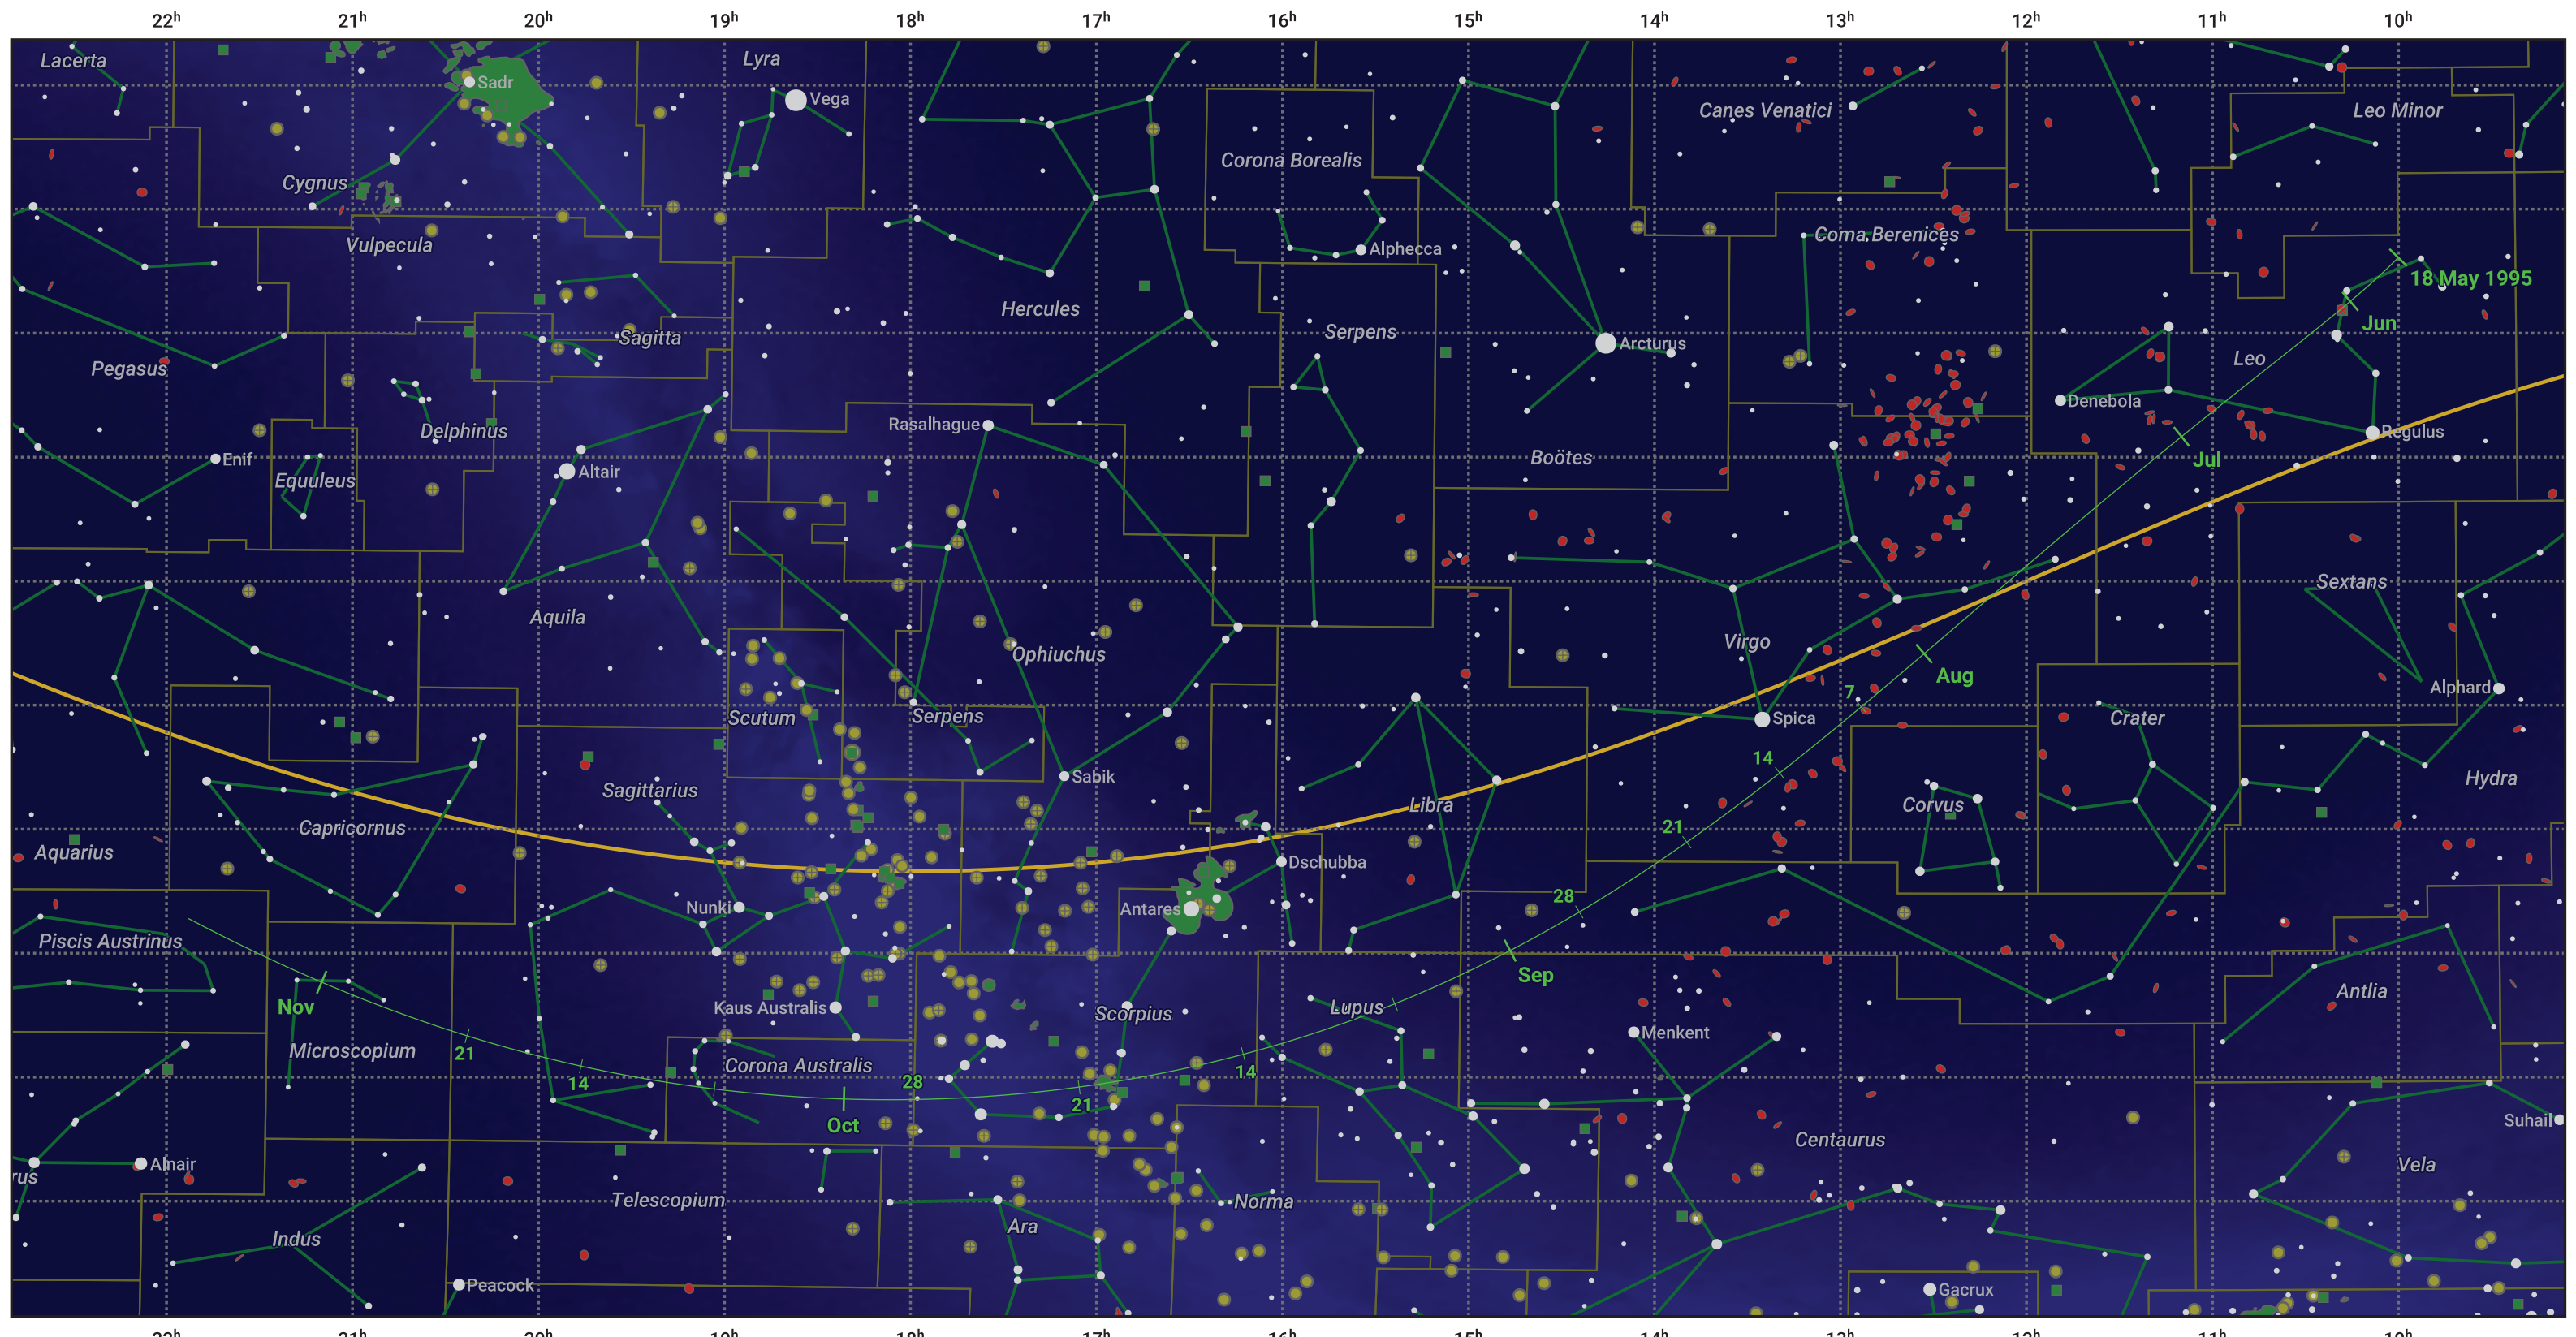

The path of 73P/Schwassmann-Wachmann starting on 18 May 1995

© Dominic Ford 2011–2024. Date markers placed at midnight UTC. Downloaded from <https://in-the-sky.org>

Magnitude scale: ● 5.0 ● 4.0 ● 3.0 ● 2.0 ● 1.0 ● 0.0

— Ecliptic Plane

▭ Galaxy
 ▭ Bright nebula
 ● Open cluster
 ⊕ Globular cluster

Date	Mag
1995 Jun 6	13.2
1995 Jun 23	12.2
1995 Jul 1	11.7
1995 Jul 10	11.2
1995 Aug 1	10.2
1995 Sep 1	10.2
1995 Sep 22	11.2
1995 Oct 6	12.2
1995 Oct 19	13.2
1995 Nov 1	14.3