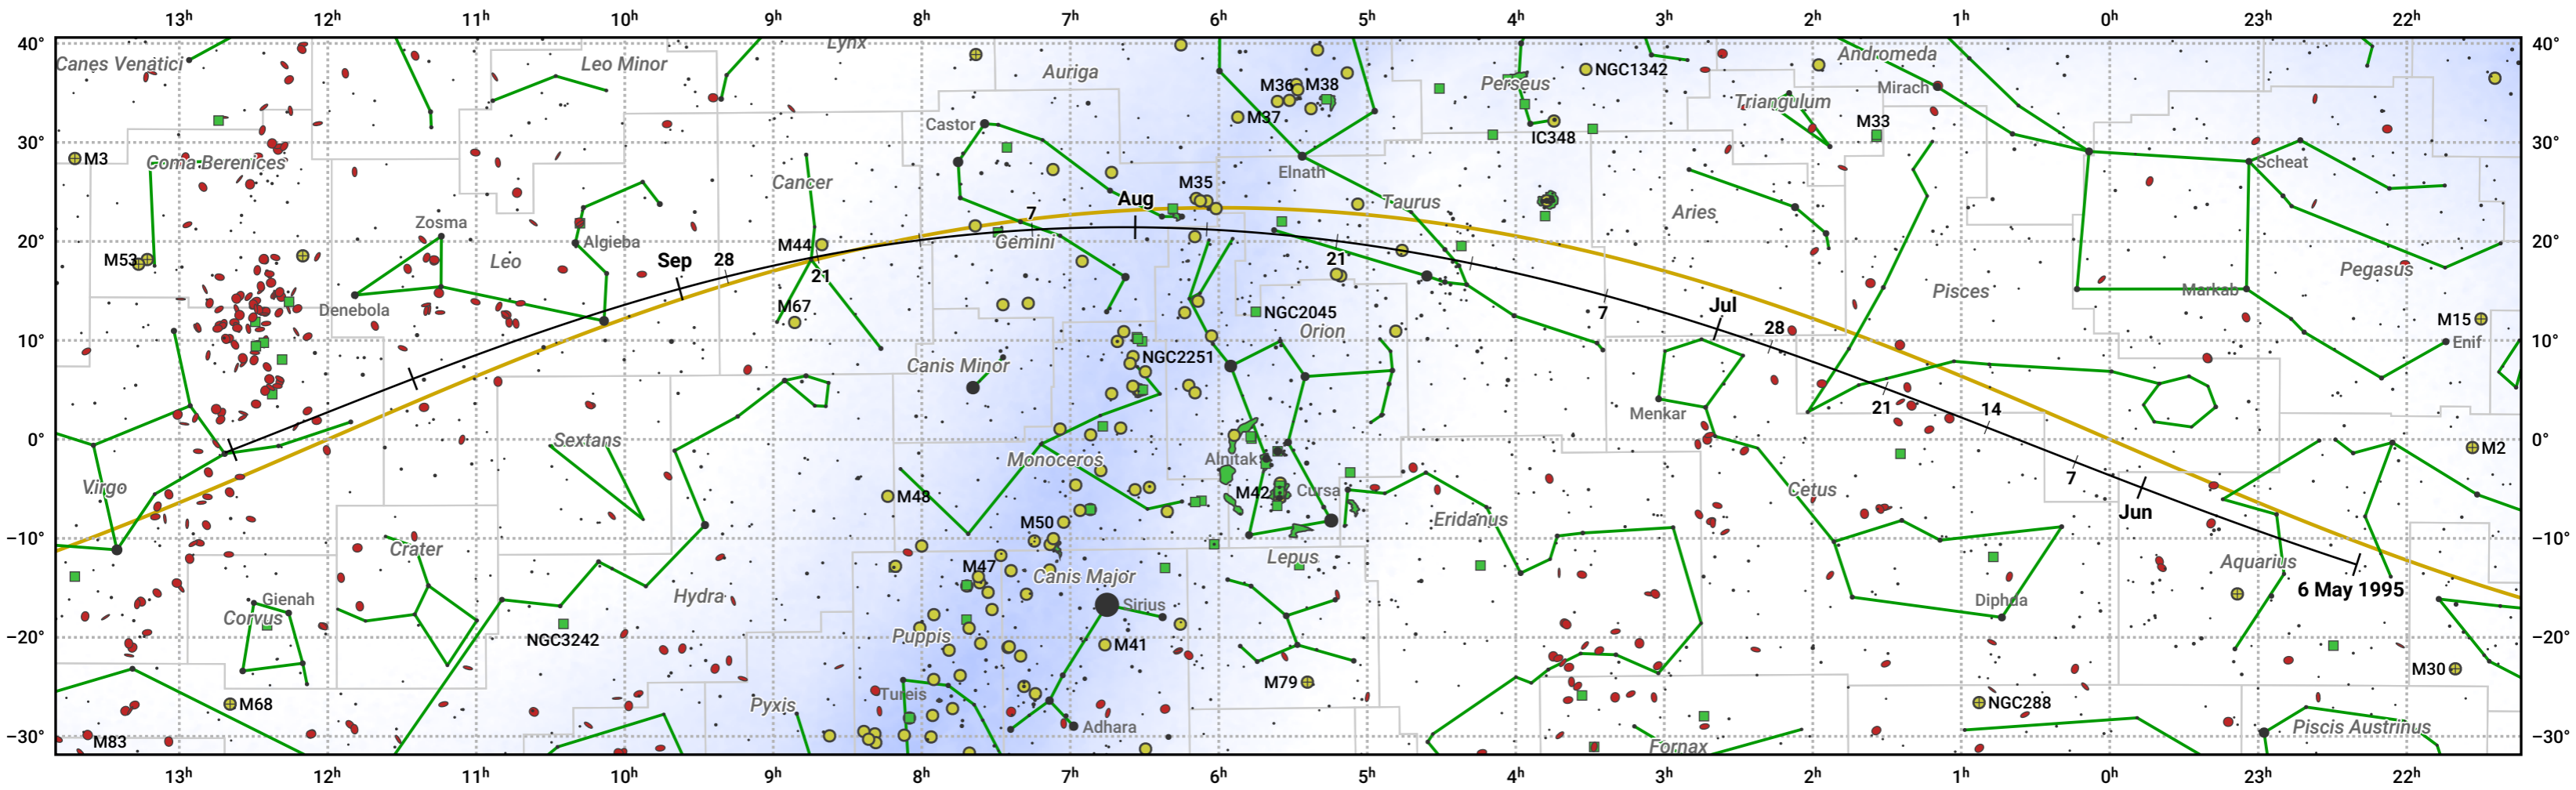

The path of 45P/Honda-Mrkos-Pajdusakova starting on 6 May 1995

© Dominic Ford 2011–2024. Date markers placed at midnight UTC. Downloaded from <https://in-the-sky.org>

Magnitude scale: -6.0 -5.0 -4.0 -3.0 -2.0 -1.0 0.0 -1.0 -2.0

— Ecliptic Plane

Galaxy Bright nebula Open cluster Globular cluster

Date	Mag
1995 May 20	14.4
1995 Jun 1	13.4
1995 Jun 12	12.4
1995 Jun 23	11.3
1995 Jul 1	10.6
1995 Jul 4	10.3
1995 Jul 16	9.3
1995 Aug 3	8.2
1995 Aug 22	9.4
1995 Aug 31	10.4
1995 Sep 1	10.5
1995 Sep 9	11.5
1995 Sep 19	12.6
1995 Sep 30	13.6
1995 Oct 13	14.6
1995 Oct 29	15.6
1995 Nov 1	15.7