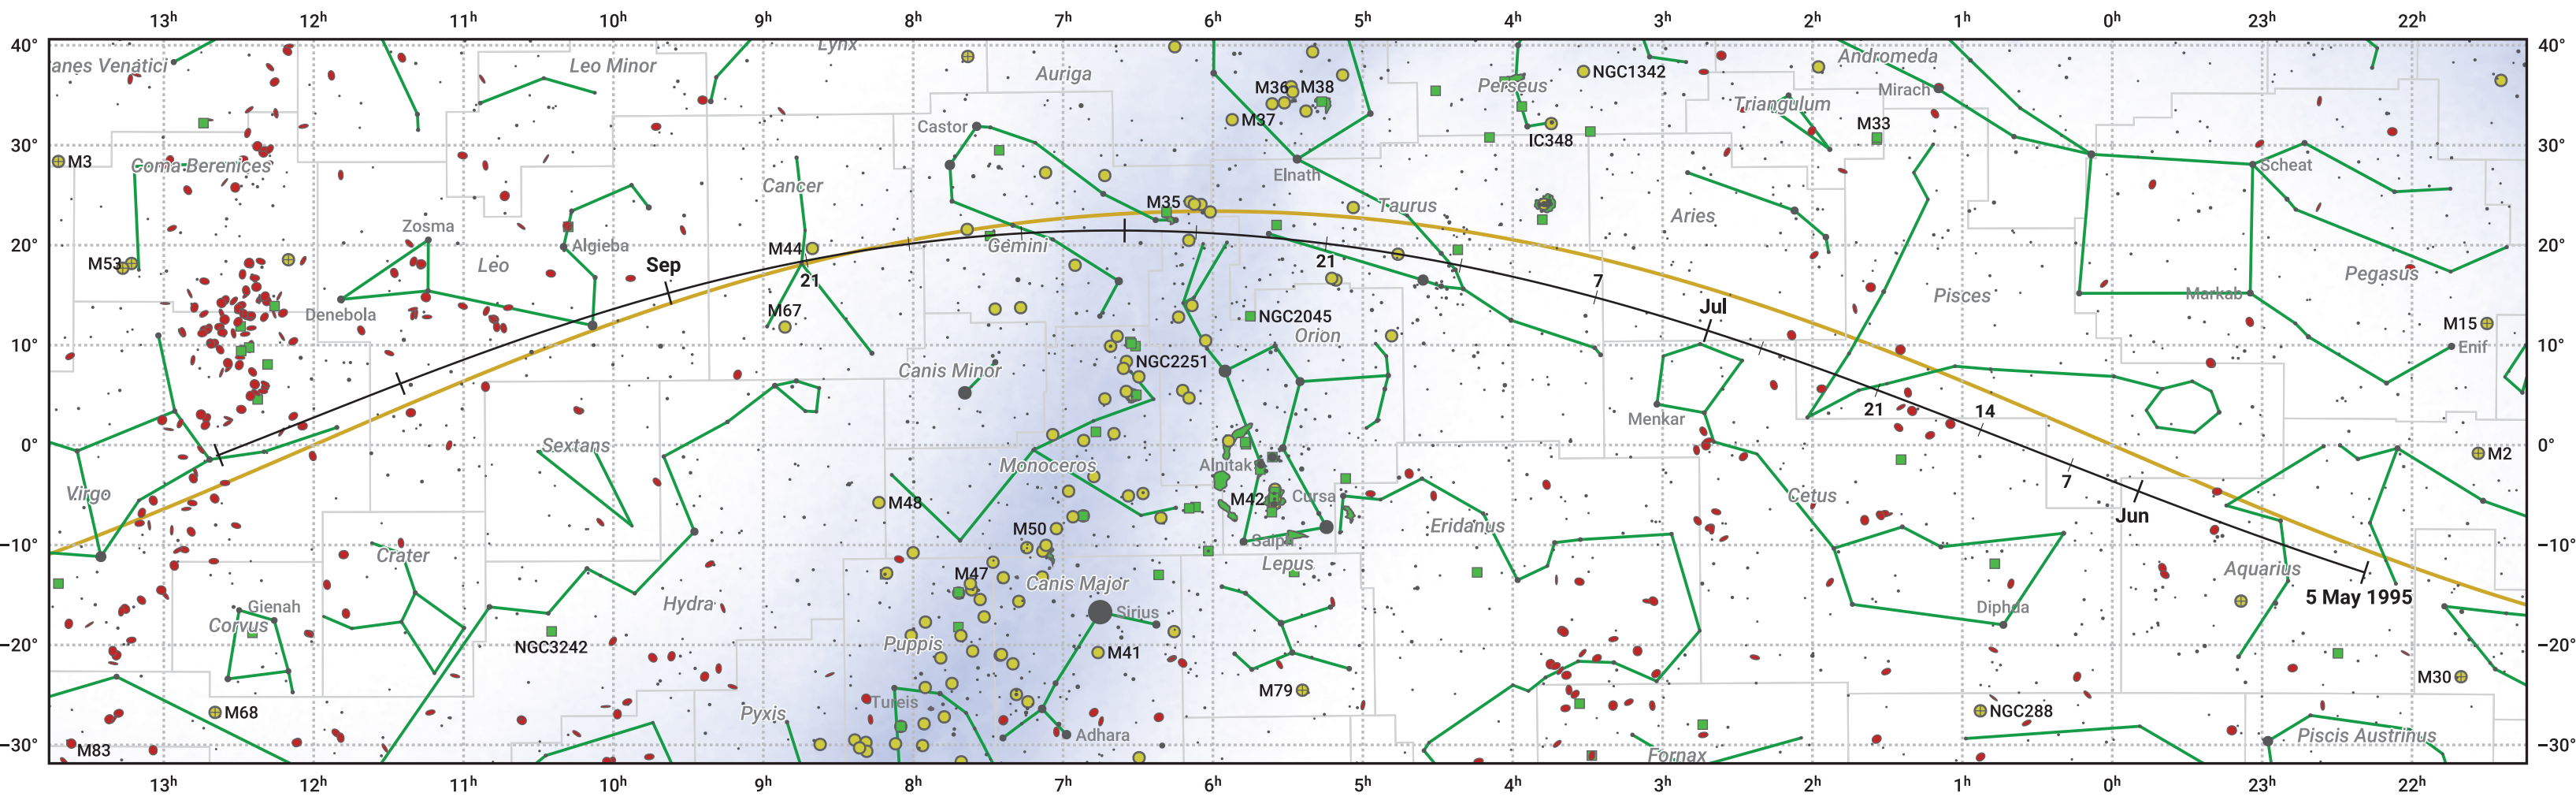

# The path of 45P/Honda-Mrkos-Pajdusakova starting on 5 May 1995

© Dominic Ford 2011–2024. Date markers placed at midnight UTC. Downloaded from <https://in-the-sky.org>

Date	Mag
1995 May 20	14.3
1995 Jun 1	13.3
1995 Jun 12	12.3
1995 Jun 23	11.3
1995 Jul 1	10.5
1995 Jul 4	10.3
1995 Jul 16	9.2
1995 Aug 29	10.3
1995 Sep 1	10.7
1995 Sep 7	11.4
1995 Sep 17	12.4
1995 Sep 28	13.5
1995 Oct 11	14.5
1995 Oct 27	15.5
1995 Nov 1	15.8