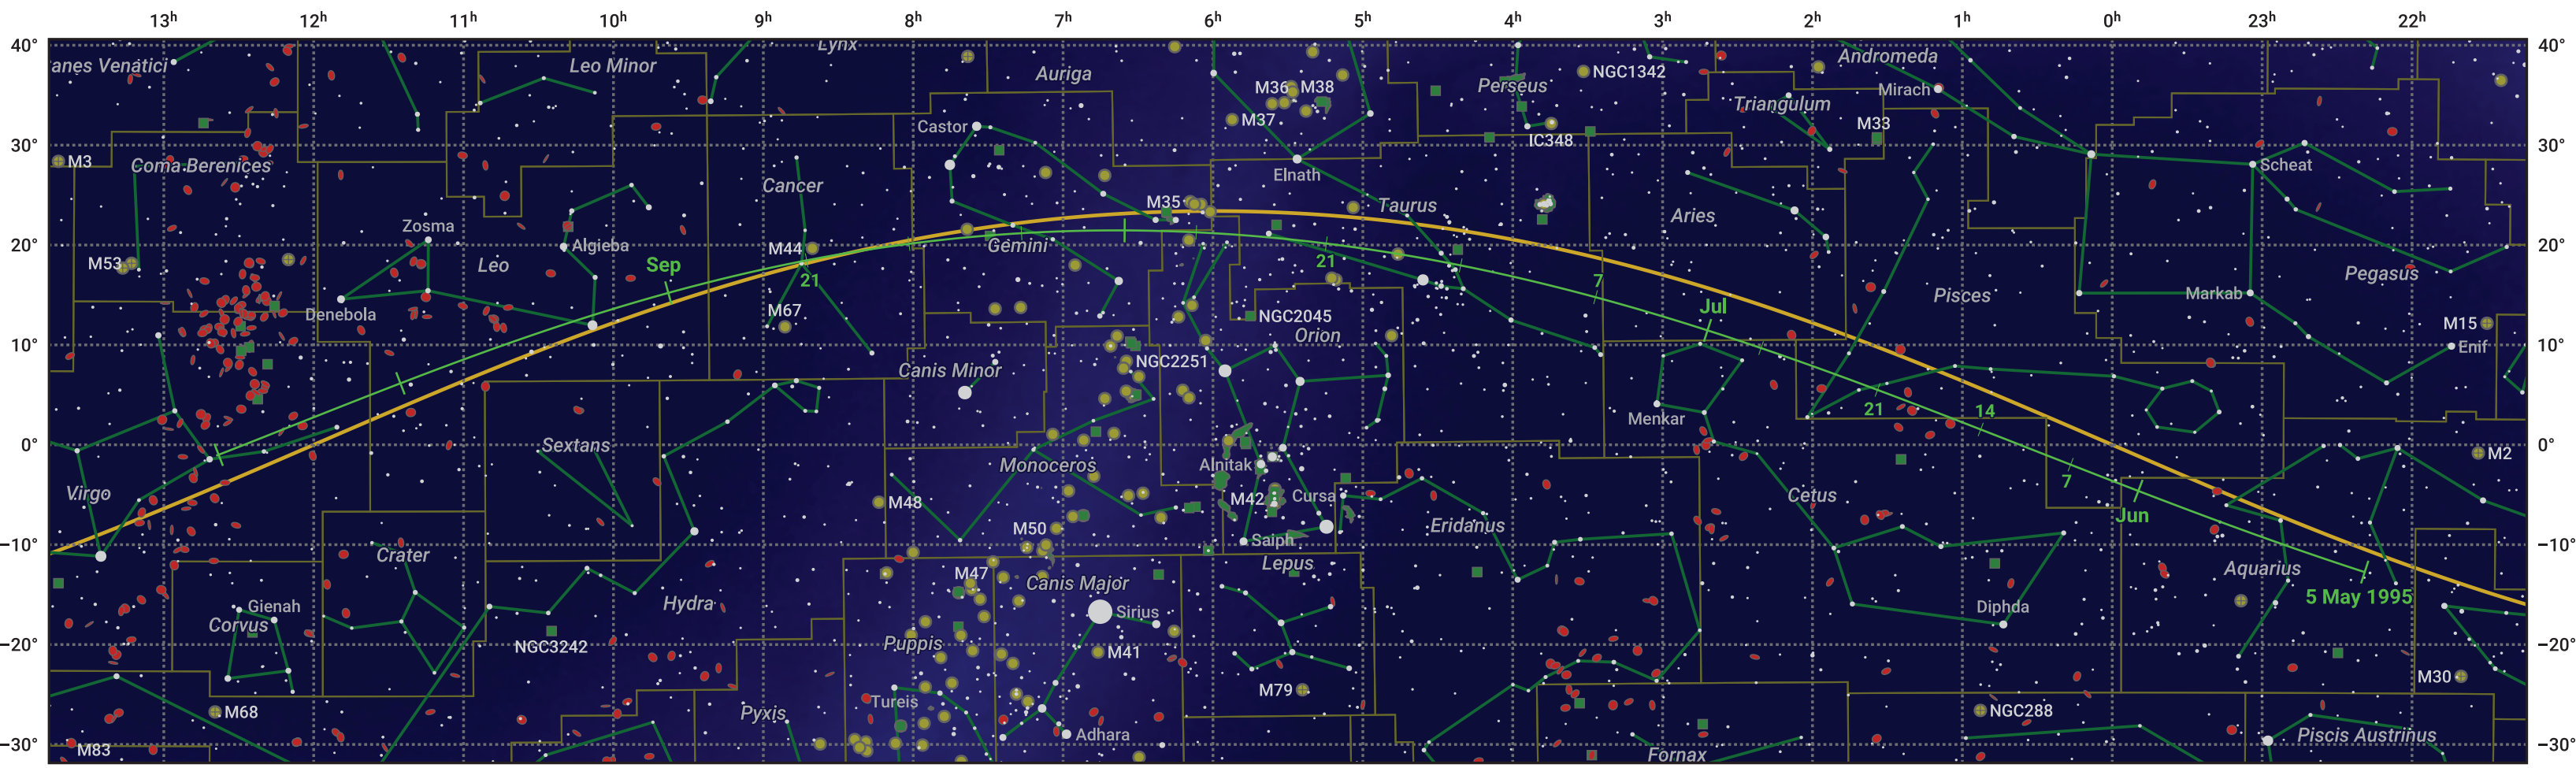

The path of 45P/Honda-Mrkos-Pajdusakova starting on 5 May 1995

© Dominic Ford 2011–2024. Date markers placed at midnight UTC. Downloaded from <https://in-the-sky.org>

Magnitude scale: 6.0 5.0 4.0 3.0 2.0 1.0 0.0 -1.0 -2.0

Ecliptic Plane

Galaxy Bright nebula Open cluster Globular cluster

Date	Mag
1995 May 20	14.3
1995 Jun 1	13.3
1995 Jun 12	12.3
1995 Jun 23	11.3
1995 Jul 1	10.5
1995 Jul 4	10.3
1995 Jul 16	9.2
1995 Aug 29	10.3
1995 Sep 1	10.7
1995 Sep 7	11.4
1995 Sep 17	12.4
1995 Sep 28	13.5
1995 Oct 11	14.5
1995 Oct 27	15.5
1995 Nov 1	15.8