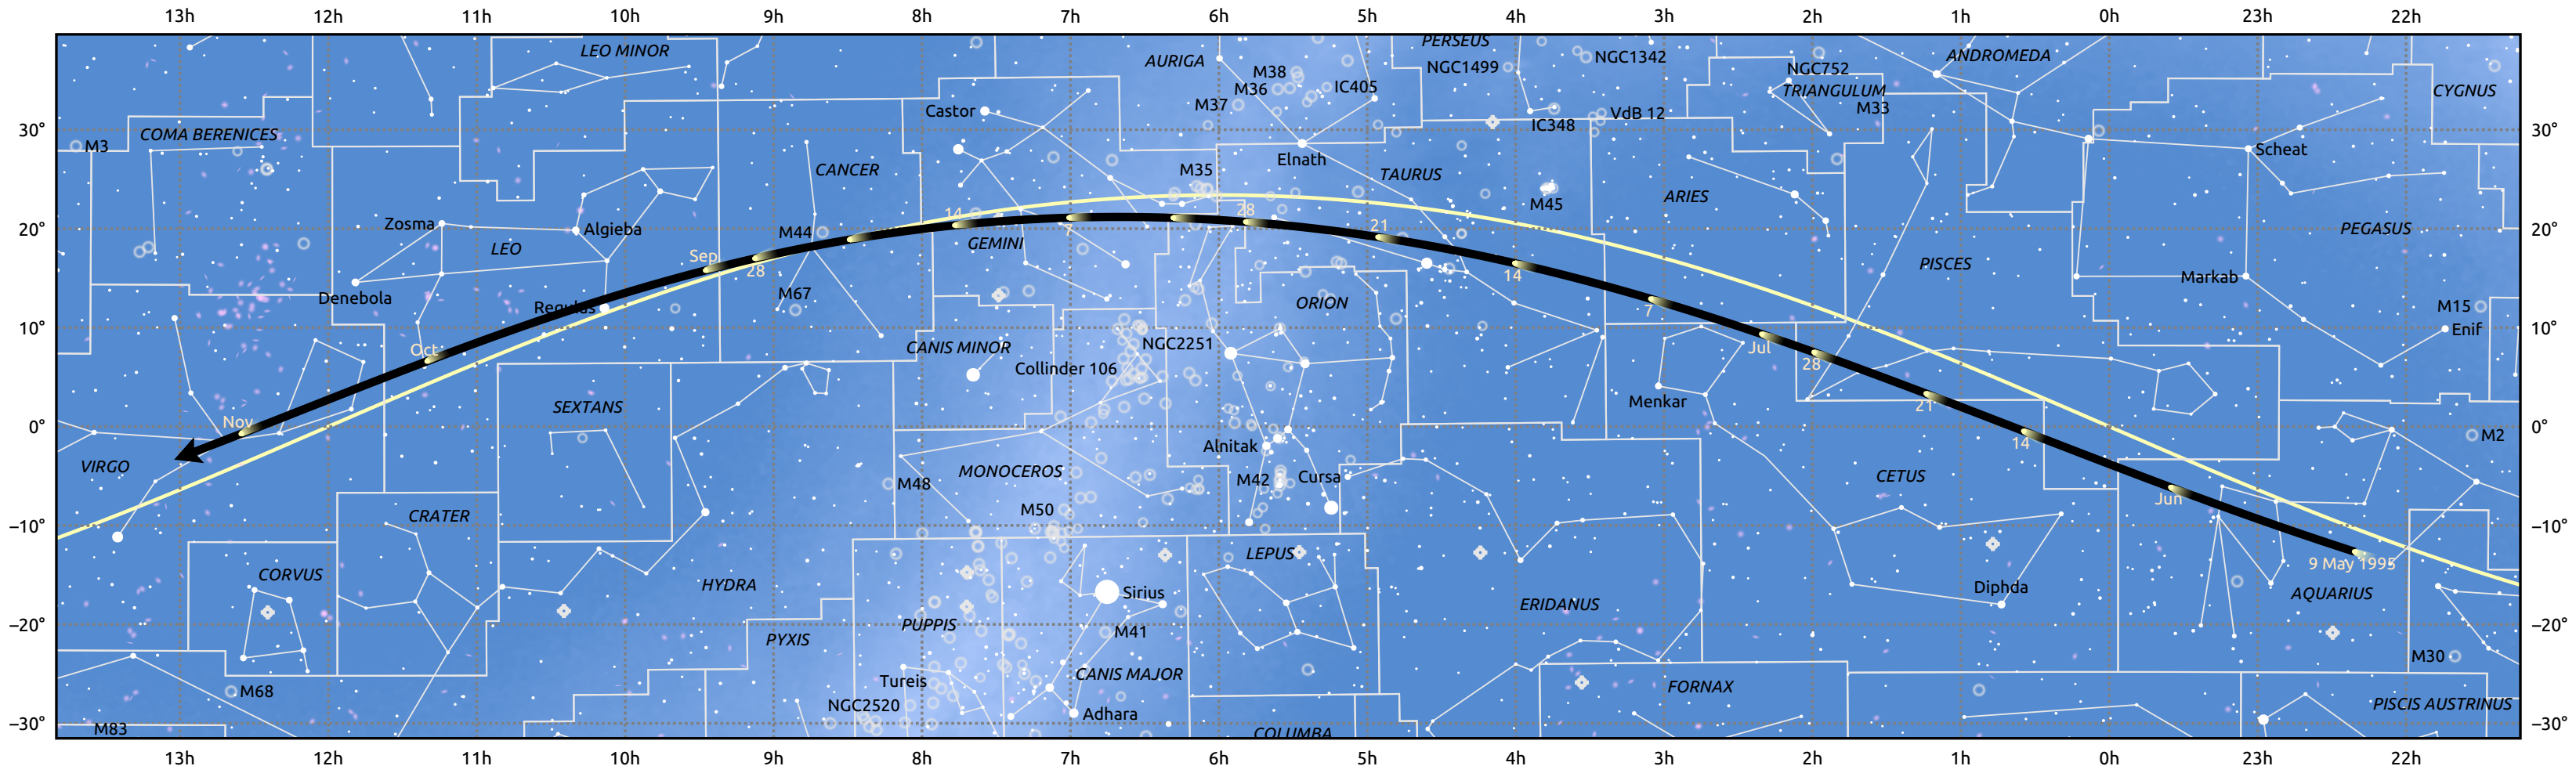

The path of 45P/Honda-Mrkos-Pajdusakova starting on 9 May 1995

© Dominic Ford 2011–2025. Date markers placed at midnight UTC. Downloaded from <https://in-the-sky.org>

Magnitude scale: -6.0 -5.0 -4.0 -3.0 -2.0 -1.0 -2.0

— Ecliptic Plane

Galaxy
 Bright nebula
 Open cluster
 Globular cluster
 Planetary nebula

Date	Mag
1995 May 23	14.3
1995 Jun 4	13.3
1995 Jun 15	12.3
1995 Jun 26	11.2
1995 Jul 1	10.8
1995 Jul 7	10.2
1995 Jul 19	9.2
1995 Sep 1	10.1
1995 Sep 2	10.2
1995 Sep 11	11.3
1995 Sep 22	12.5
1995 Oct 3	13.5
1995 Oct 16	14.5
1995 Nov 1	15.5