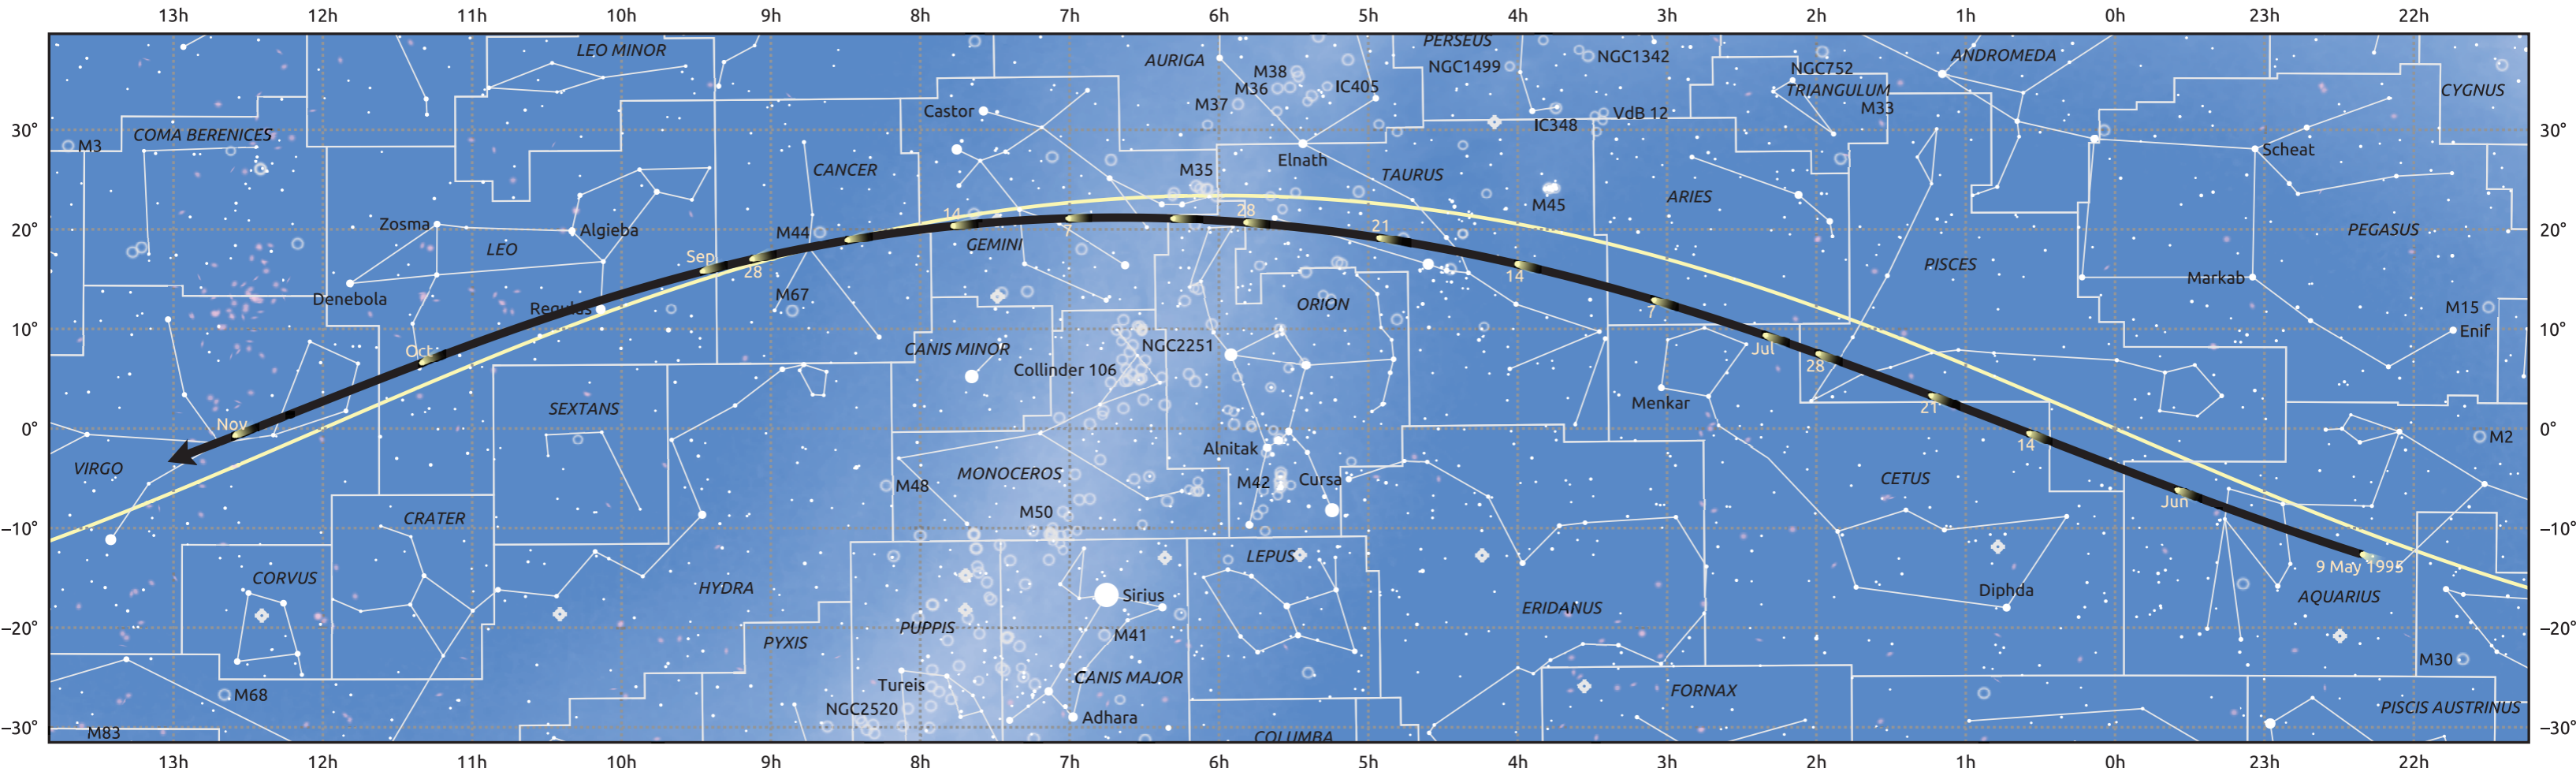

The path of 45P/Honda-Mrkos-Pajdusakova starting on 9 May 1995

© Dominic Ford 2011–2025. Date markers placed at midnight UTC. Downloaded from <https://in-the-sky.org>

Magnitude scale: -6.0 -5.0 -4.0 -3.0 -2.0 -1.0 -0.0 -1.0 -2.0

— Ecliptic Plane

Galaxy
 Bright nebula
 Open cluster
 Globular cluster
 Planetary nebula

Date	Mag
1995 May 23	14.3
1995 Jun 4	13.3
1995 Jun 15	12.3
1995 Jun 26	11.2
1995 Jul 1	10.8
1995 Jul 7	10.2
1995 Jul 19	9.2
1995 Sep 1	10.1
1995 Sep 2	10.2
1995 Sep 11	11.3
1995 Sep 22	12.5
1995 Oct 3	13.5
1995 Oct 16	14.5
1995 Nov 1	15.5