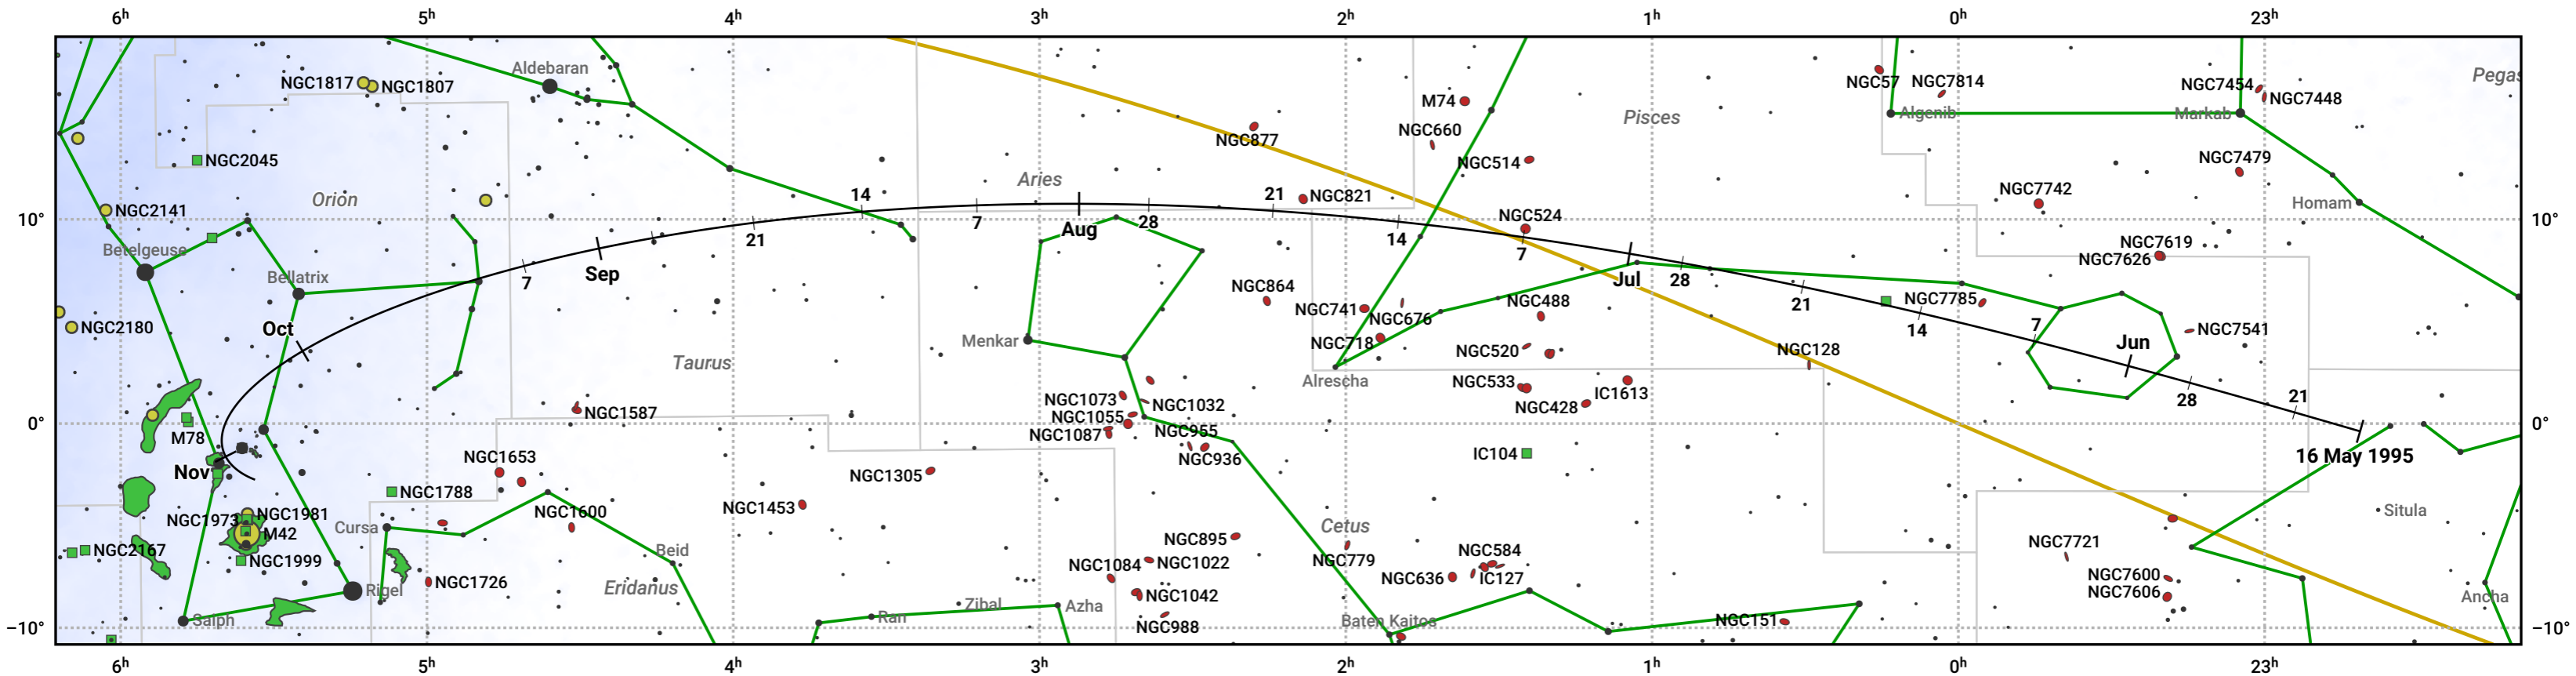

The path of 58P/Jackson-Neujmin starting on 16 May 1995

© Dominic Ford 2011–2024. Date markers placed at midnight UTC. Downloaded from <https://in-the-sky.org>

Magnitude scale: 6.0 5.0 4.0 3.0 2.0 1.0 0.0

— Ecliptic Plane

- ◌ Galaxy
- ◻ Bright nebula
- ◉ Open cluster
- ◉+ Globular cluster

Date	Mag
1995 Jun 12	9.7
1995 Jul 1	9.1
1995 Jul 19	8.7
1995 Sep 1	8.5
1995 Nov 1	9.6
1995 Nov 4	9.7