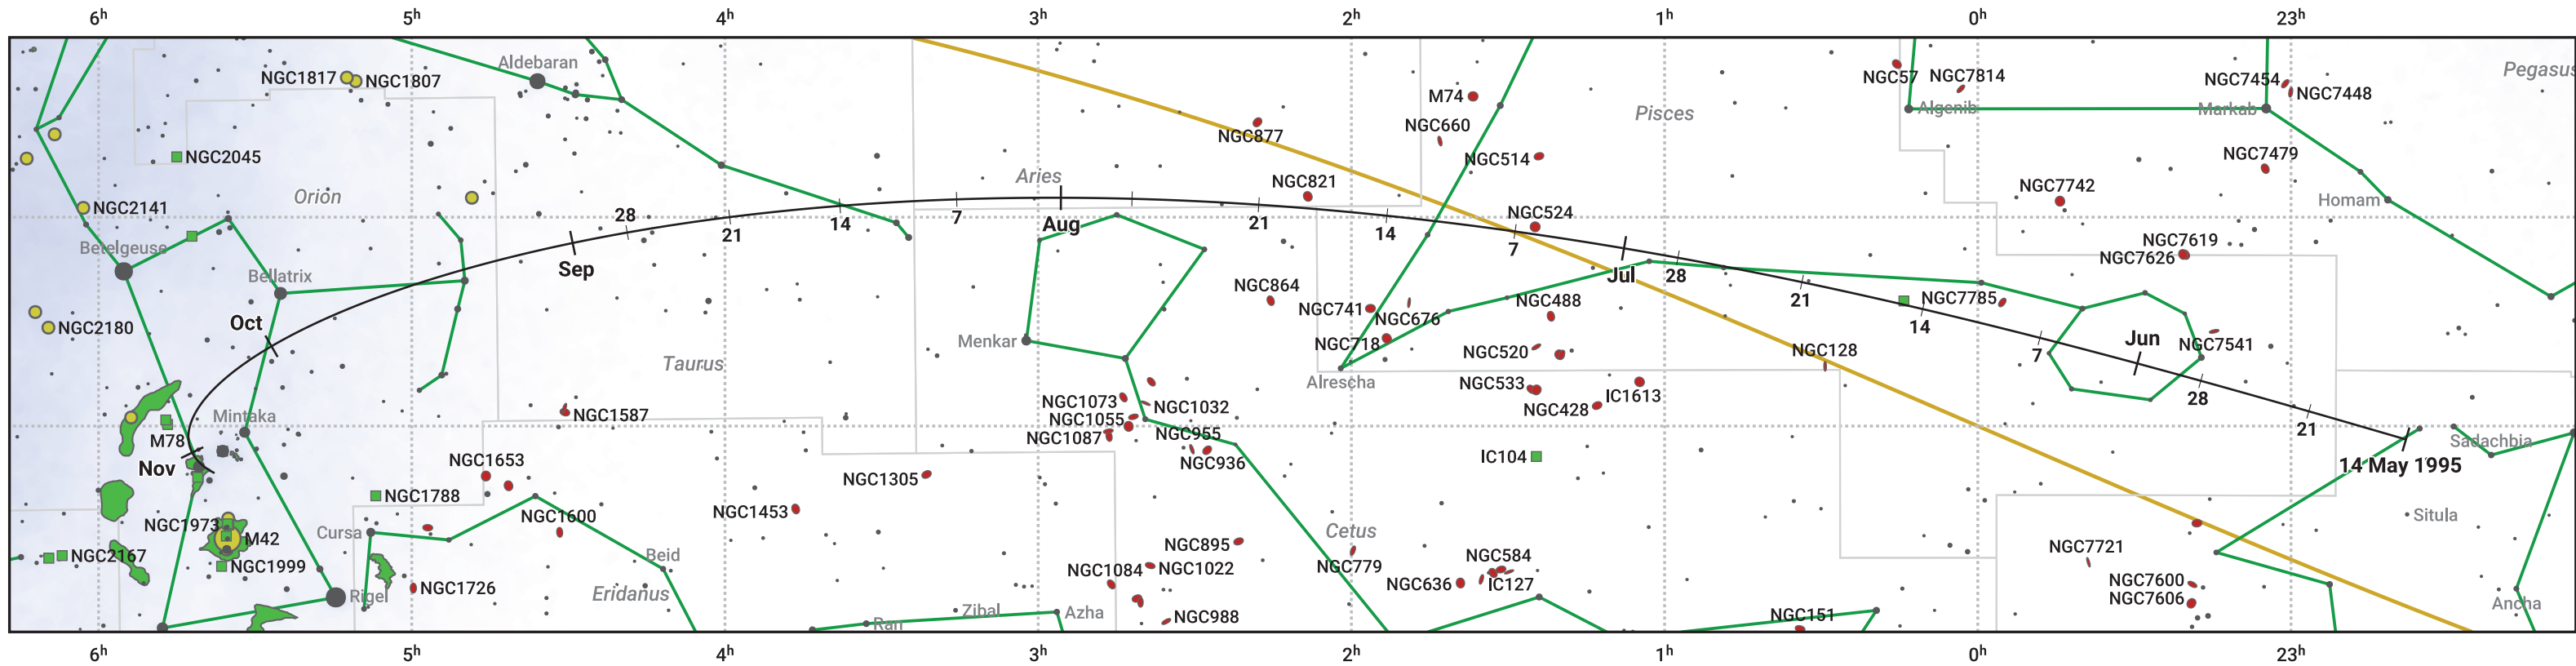

The path of 58P/Jackson-Neujmin starting on 14 May 1995

© Dominic Ford 2011–2024. Date markers placed at midnight UTC. Downloaded from <https://in-the-sky.org>

Magnitude scale: • 6.0 • 5.0 • 4.0 • 3.0 • 2.0 • 1.0 • 0.0

— Ecliptic Plane

● Galaxy ■ Bright nebula ● Open cluster ⊕ Globular cluster

Date	Mag
1995 Jun 10	9.7
1995 Jul 1	9.1
1995 Jul 17	8.7
1995 Sep 1	8.6
1995 Nov 1	9.7
1995 Nov 2	9.7