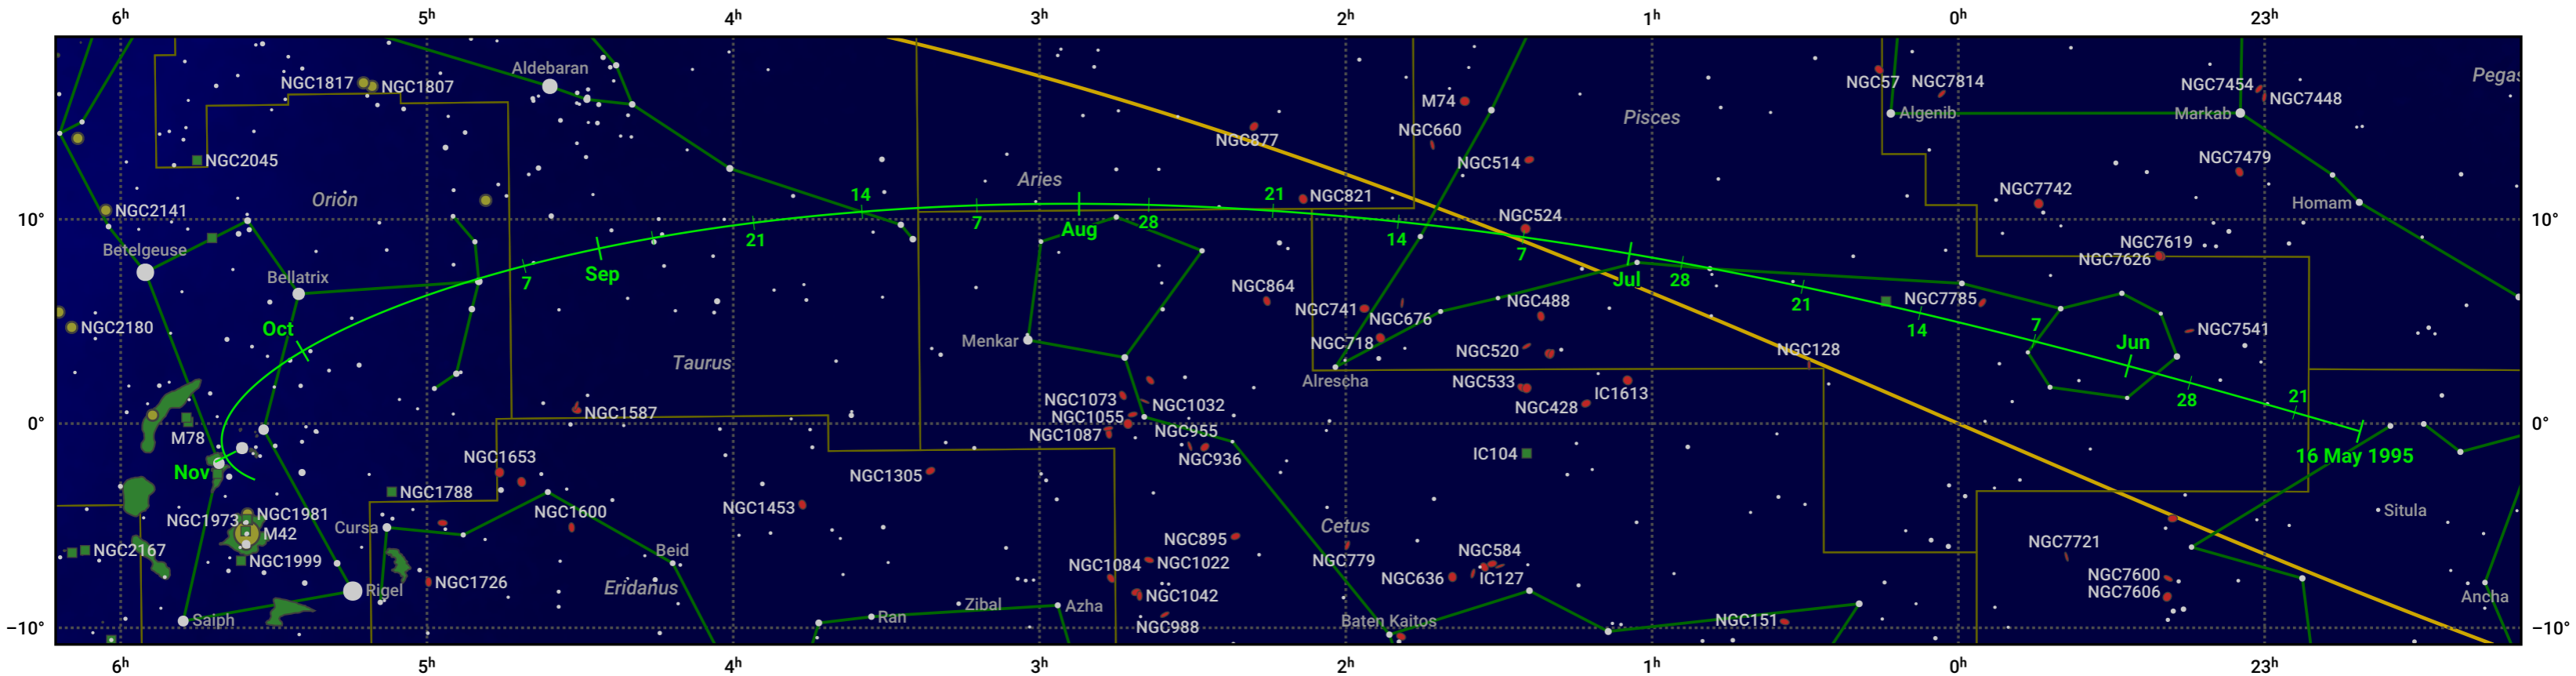

The path of 58P/Jackson-Neujmin starting on 16 May 1995

© Dominic Ford 2011–2024. Date markers placed at midnight UTC. Downloaded from <https://in-the-sky.org>

Magnitude scale: 6.0 5.0 4.0 3.0 2.0 1.0 0.0

— Ecliptic Plane

Galaxy Bright nebula Open cluster Globular cluster

Date	Mag
1995 Jun 12	9.7
1995 Jul 1	9.1
1995 Jul 19	8.7
1995 Sep 1	8.5
1995 Nov 1	9.6
1995 Nov 4	9.7