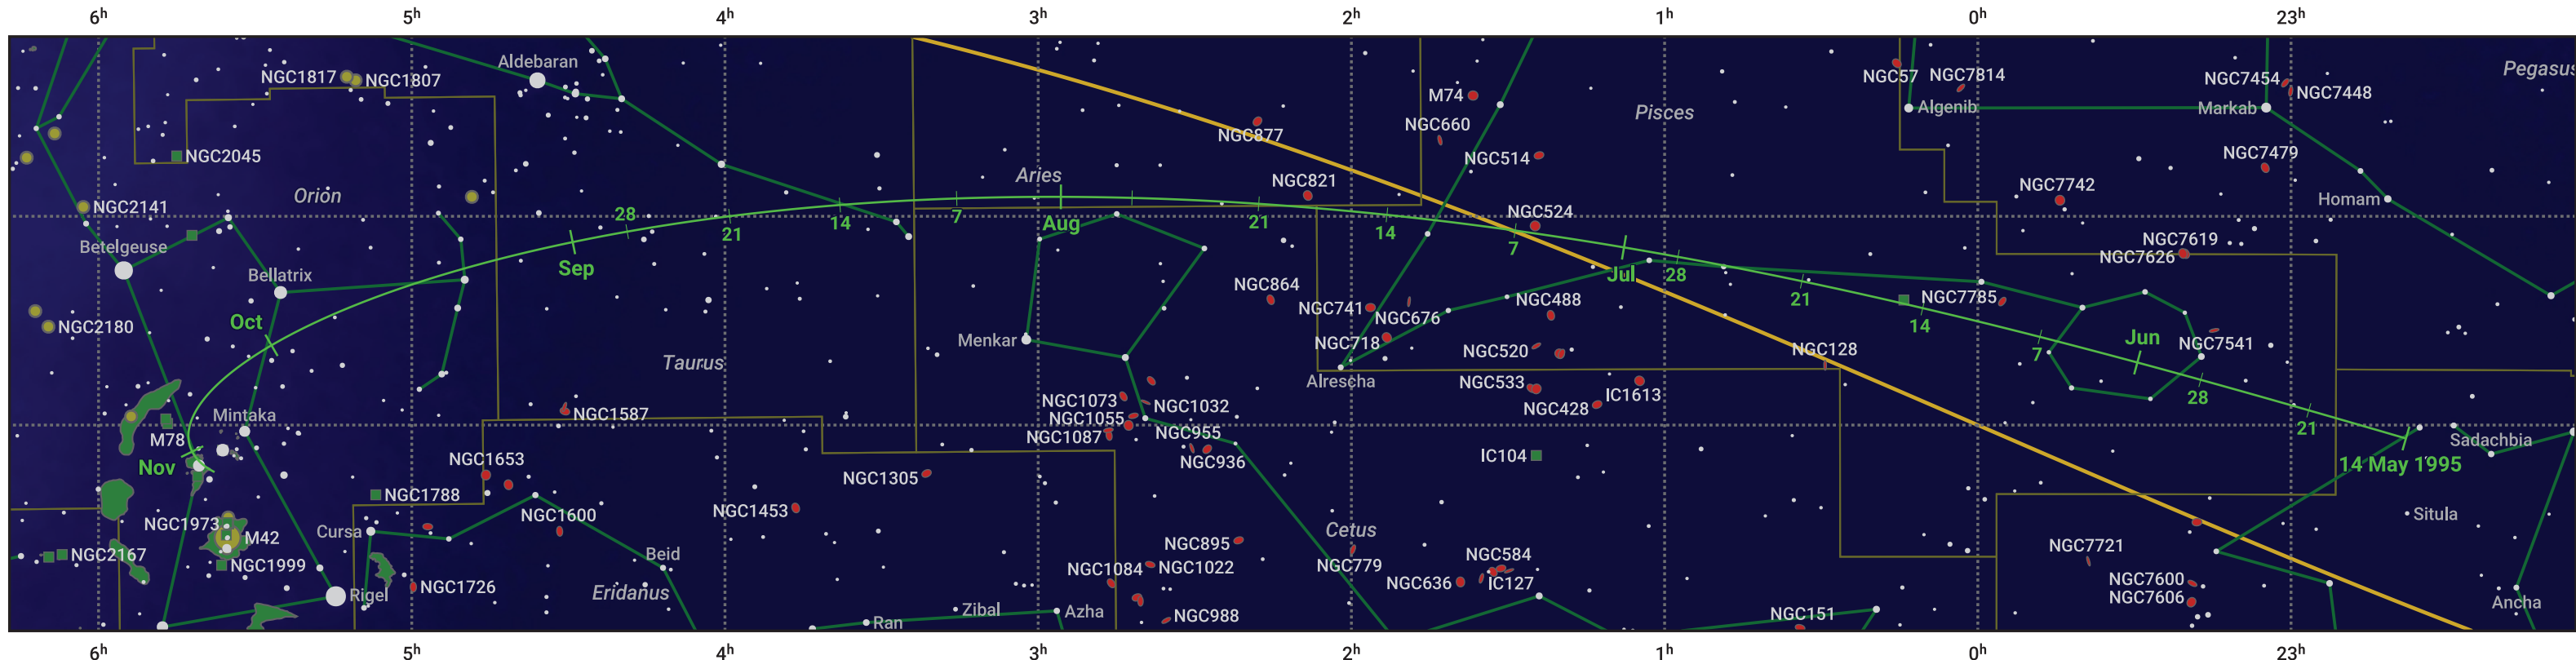

The path of 58P/Jackson-Neujmin starting on 14 May 1995

© Dominic Ford 2011–2024. Date markers placed at midnight UTC. Downloaded from <https://in-the-sky.org>

Magnitude scale: • 6.0 • 5.0 • 4.0 • 3.0 • 2.0 • 1.0 • 0.0

— Ecliptic Plane

● Galaxy ■ Bright nebula ● Open cluster ⊕ Globular cluster

Date	Mag
1995 Jun 10	9.7
1995 Jul 1	9.1
1995 Jul 17	8.7
1995 Sep 1	8.6
1995 Nov 1	9.7
1995 Nov 2	9.7