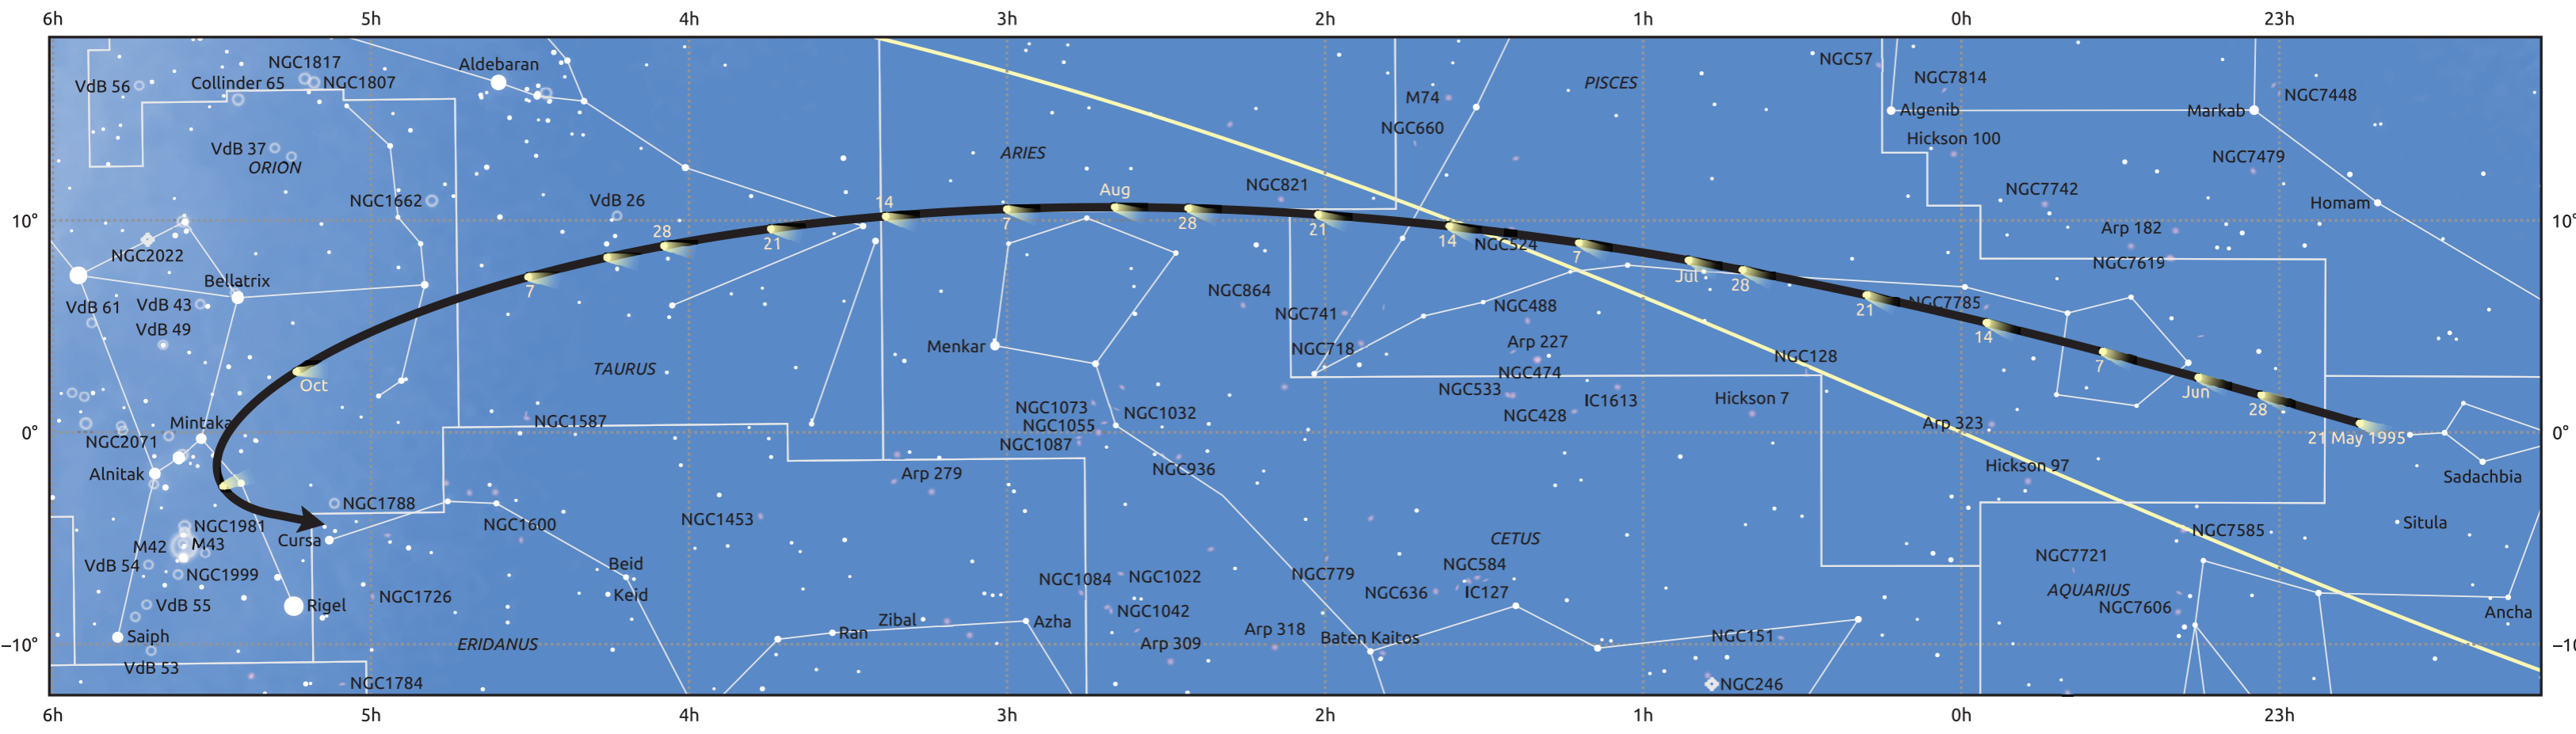

The path of 58P/Jackson-Neujmin starting on 21 May 1995

© Dominic Ford 2011–2025. Date markers placed at midnight UTC. Downloaded from <https://in-the-sky.org>

Magnitude scale: • 6.0 • 5.0 • 4.0 • 3.0 • 2.0 • 1.0 • 0.0

— Ecliptic Plane

Galaxy Bright nebula Open cluster Globular cluster Planetary nebula

Date	Mag
1995 Jun 17	9.5
1995 Jul 1	9.0
1995 Jul 24	8.5
1995 Sep 1	8.3
1995 Nov 1	9.4
1995 Nov 4	9.5