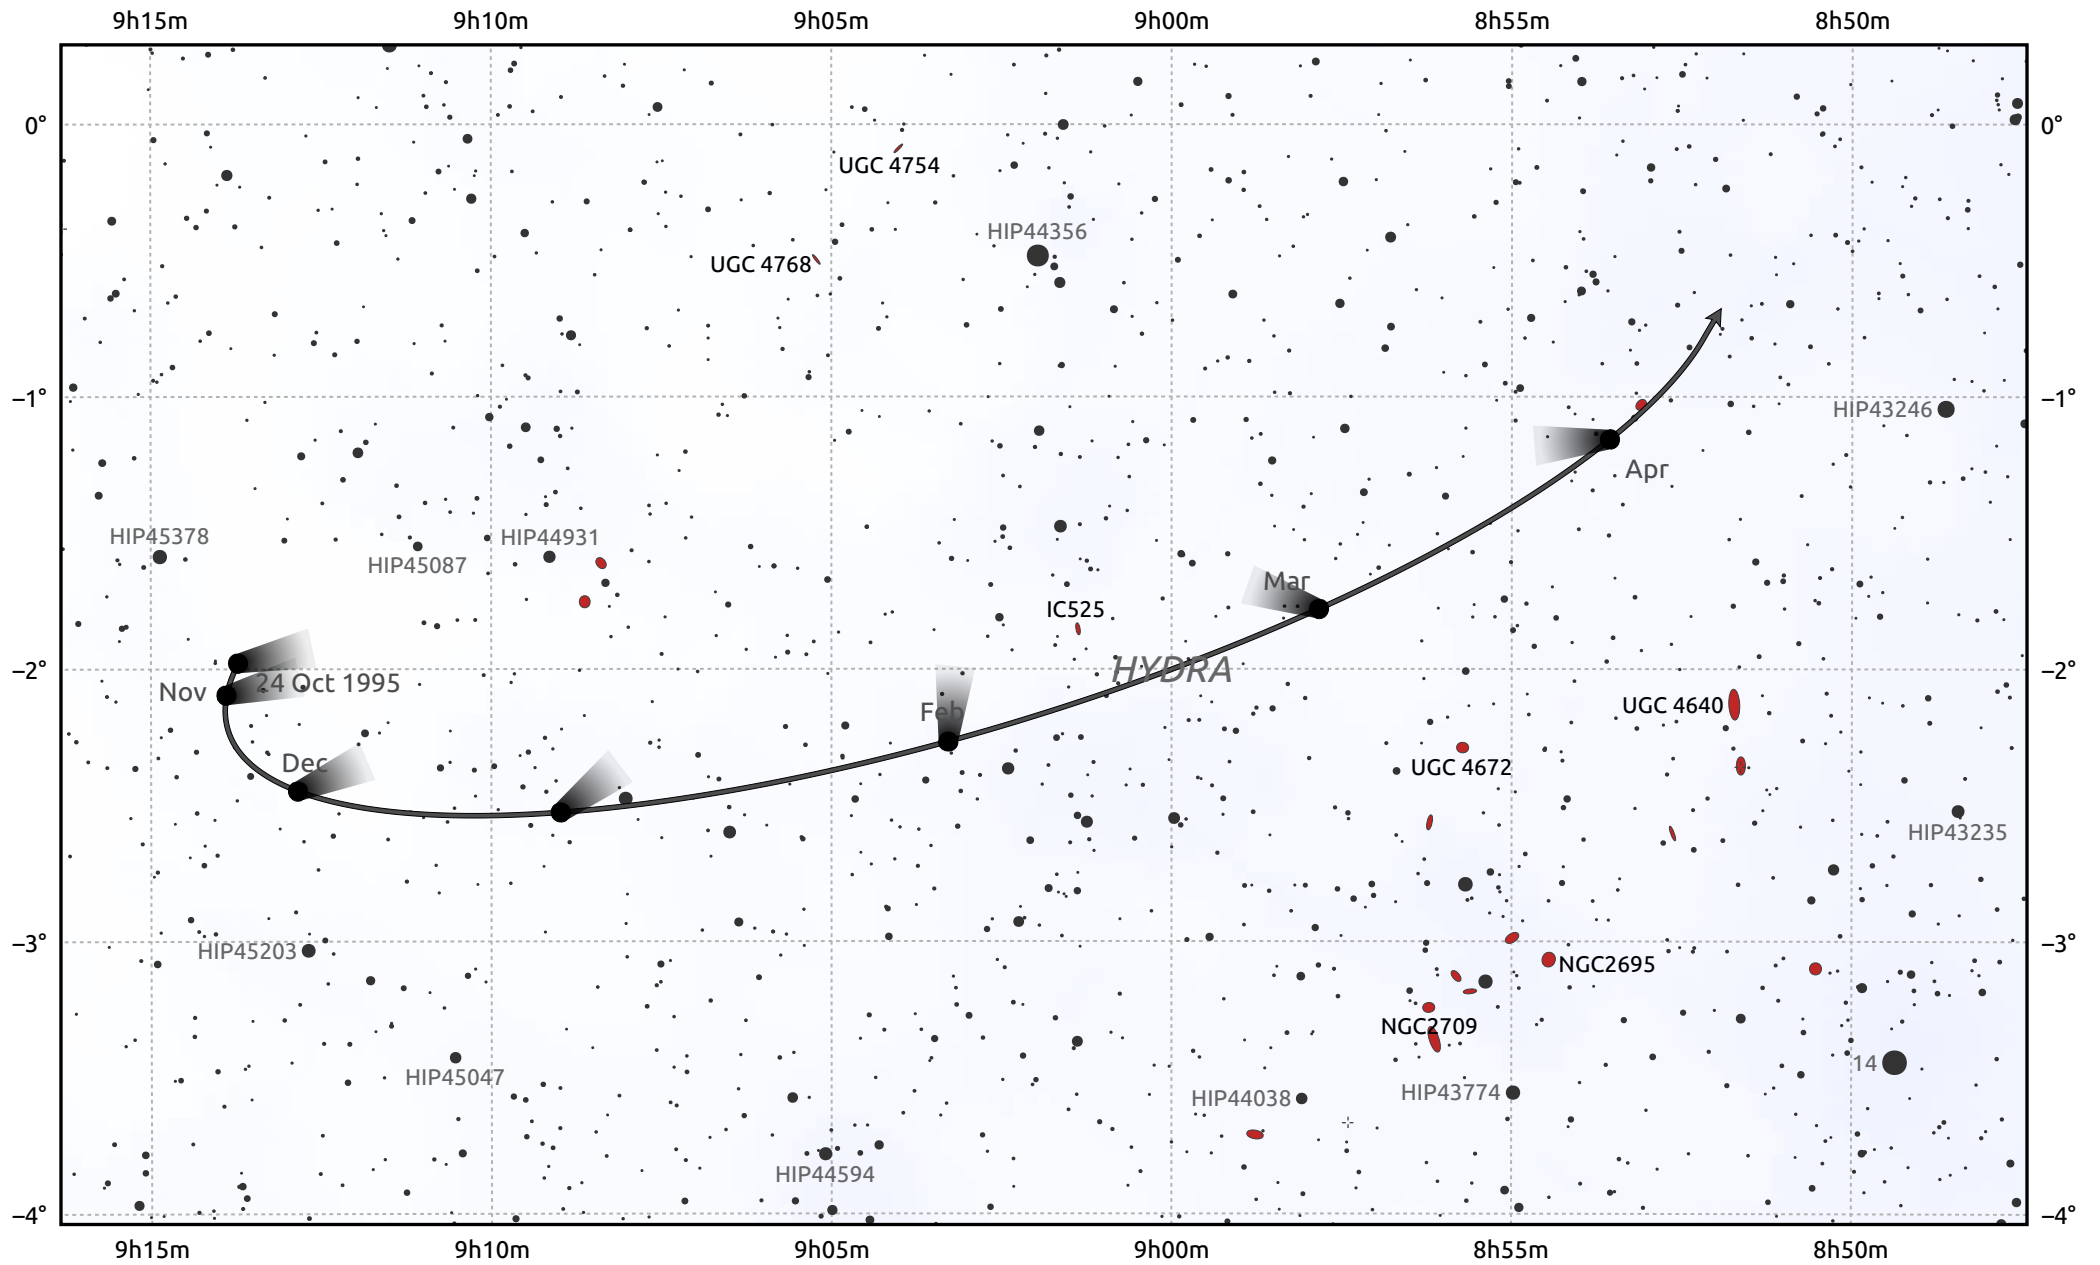

# The path of 1P/Halley starting on 24 Oct 1995

© Dominic Ford 2011–2026. Date markers placed at midnight UTC. Downloaded from <https://in-the-sky.org>

Magnitude scale: · 12.0 · 11.0 · 10.0 · 9.0 · 8.0 · 7.0 · 6.0 · 5.0

— Ecliptic Plane

- Galaxy
- Bright nebula
- Open cluster
- Globular cluster
- Planetary nebula

Date	Mag
1995 Nov 1	nan
1996 Jan 1	nan
1996 Mar 1	nan