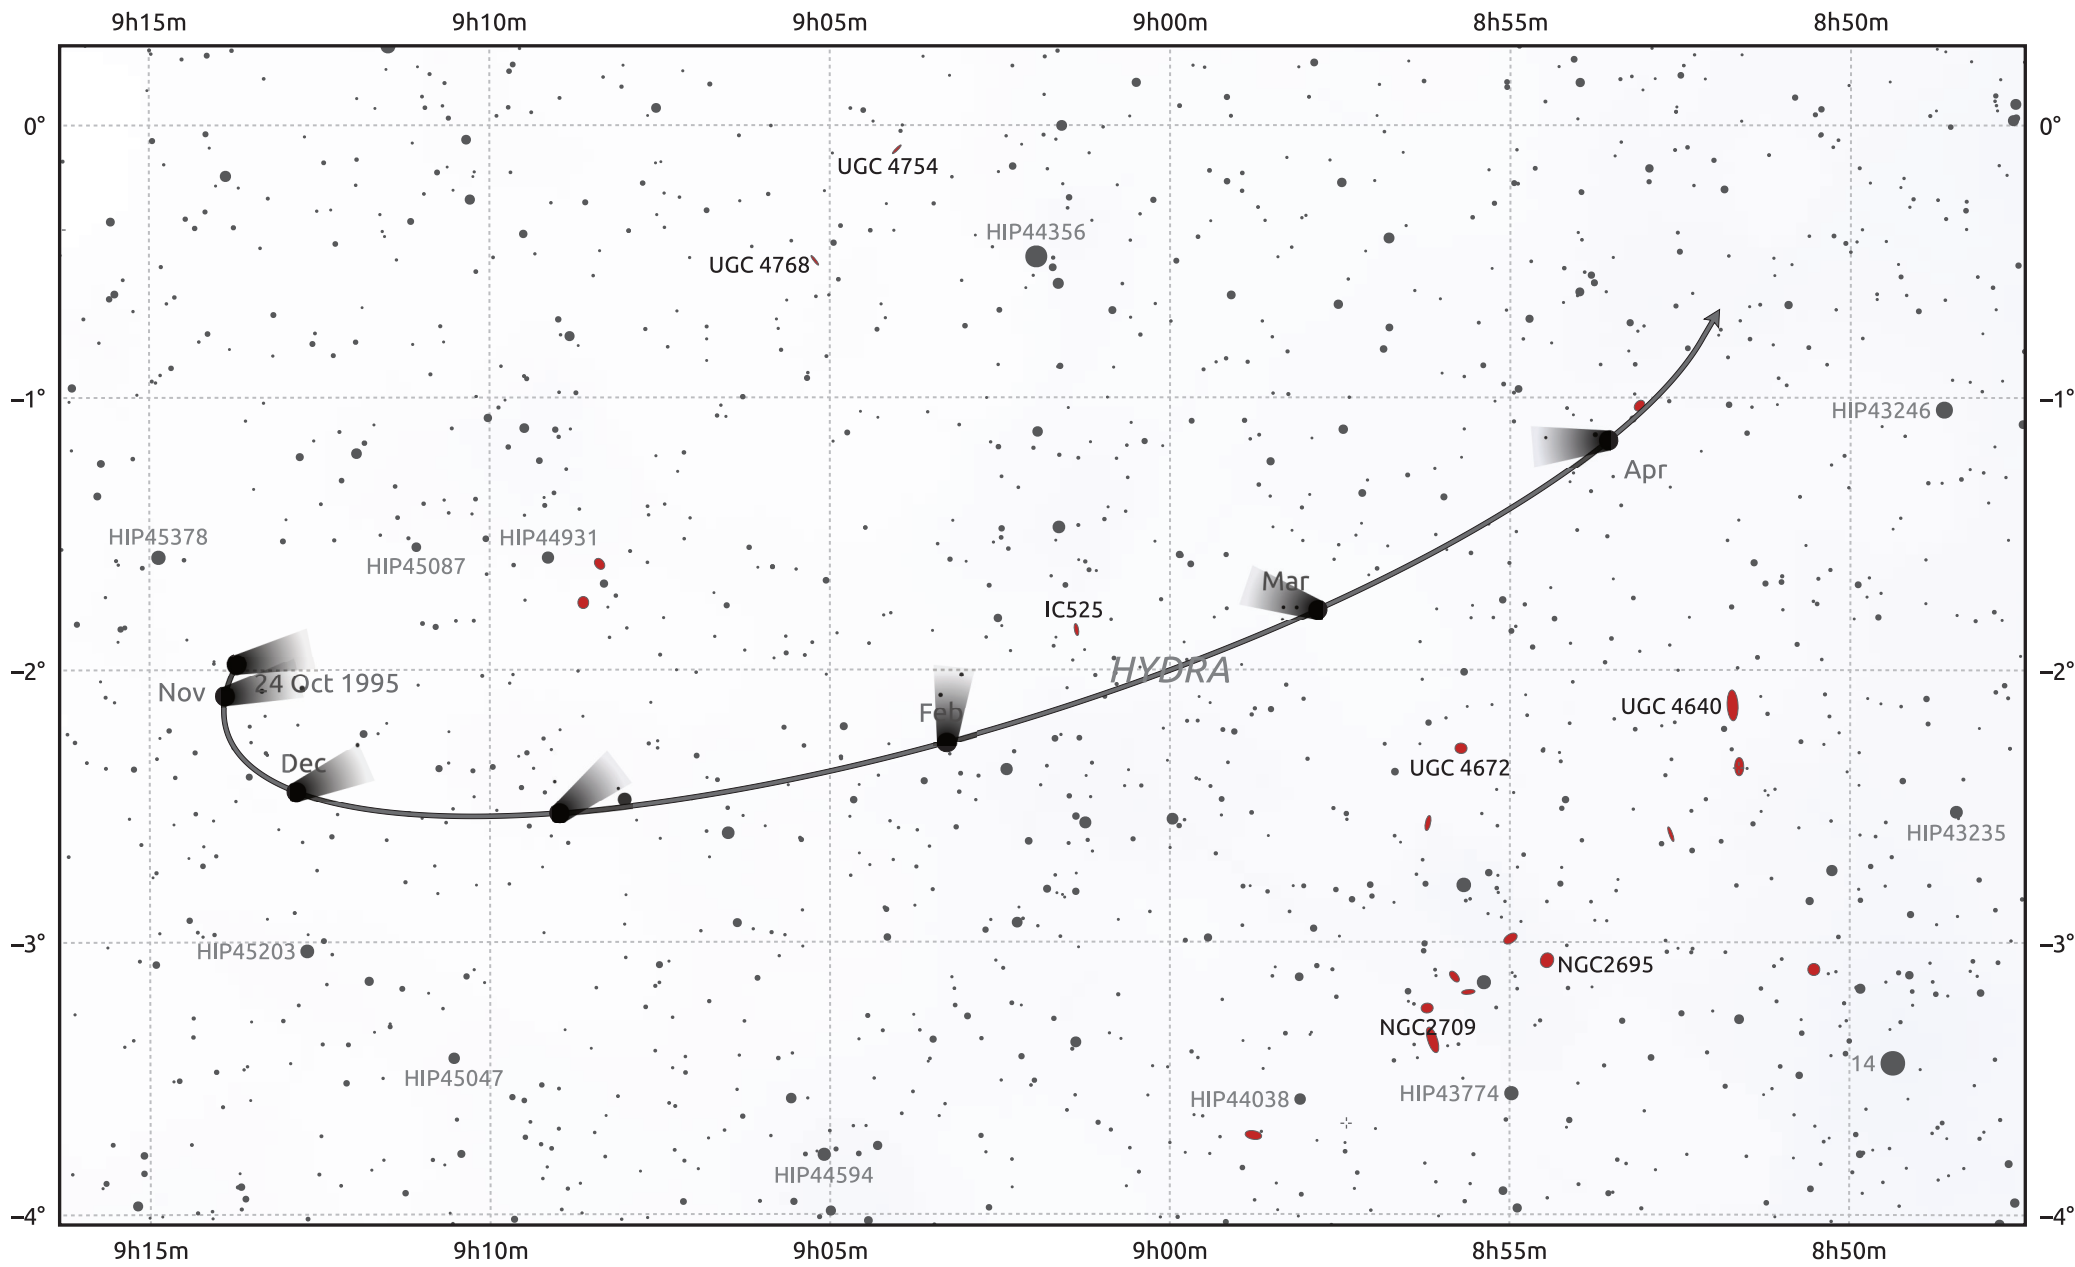

# The path of 1P/Halley starting on 24 Oct 1995

© Dominic Ford 2011–2026. Date markers placed at midnight UTC. Downloaded from <https://in-the-sky.org>

Magnitude scale: 12.0 11.0 10.0 9.0 8.0 7.0 6.0 5.0

— Ecliptic Plane

- Galaxy
- Bright nebula
- Open cluster
- ⊕ Globular cluster
- ⊕ Planetary nebula

Date	Mag
1995 Nov 1	nan
1996 Jan 1	nan
1996 Mar 1	nan