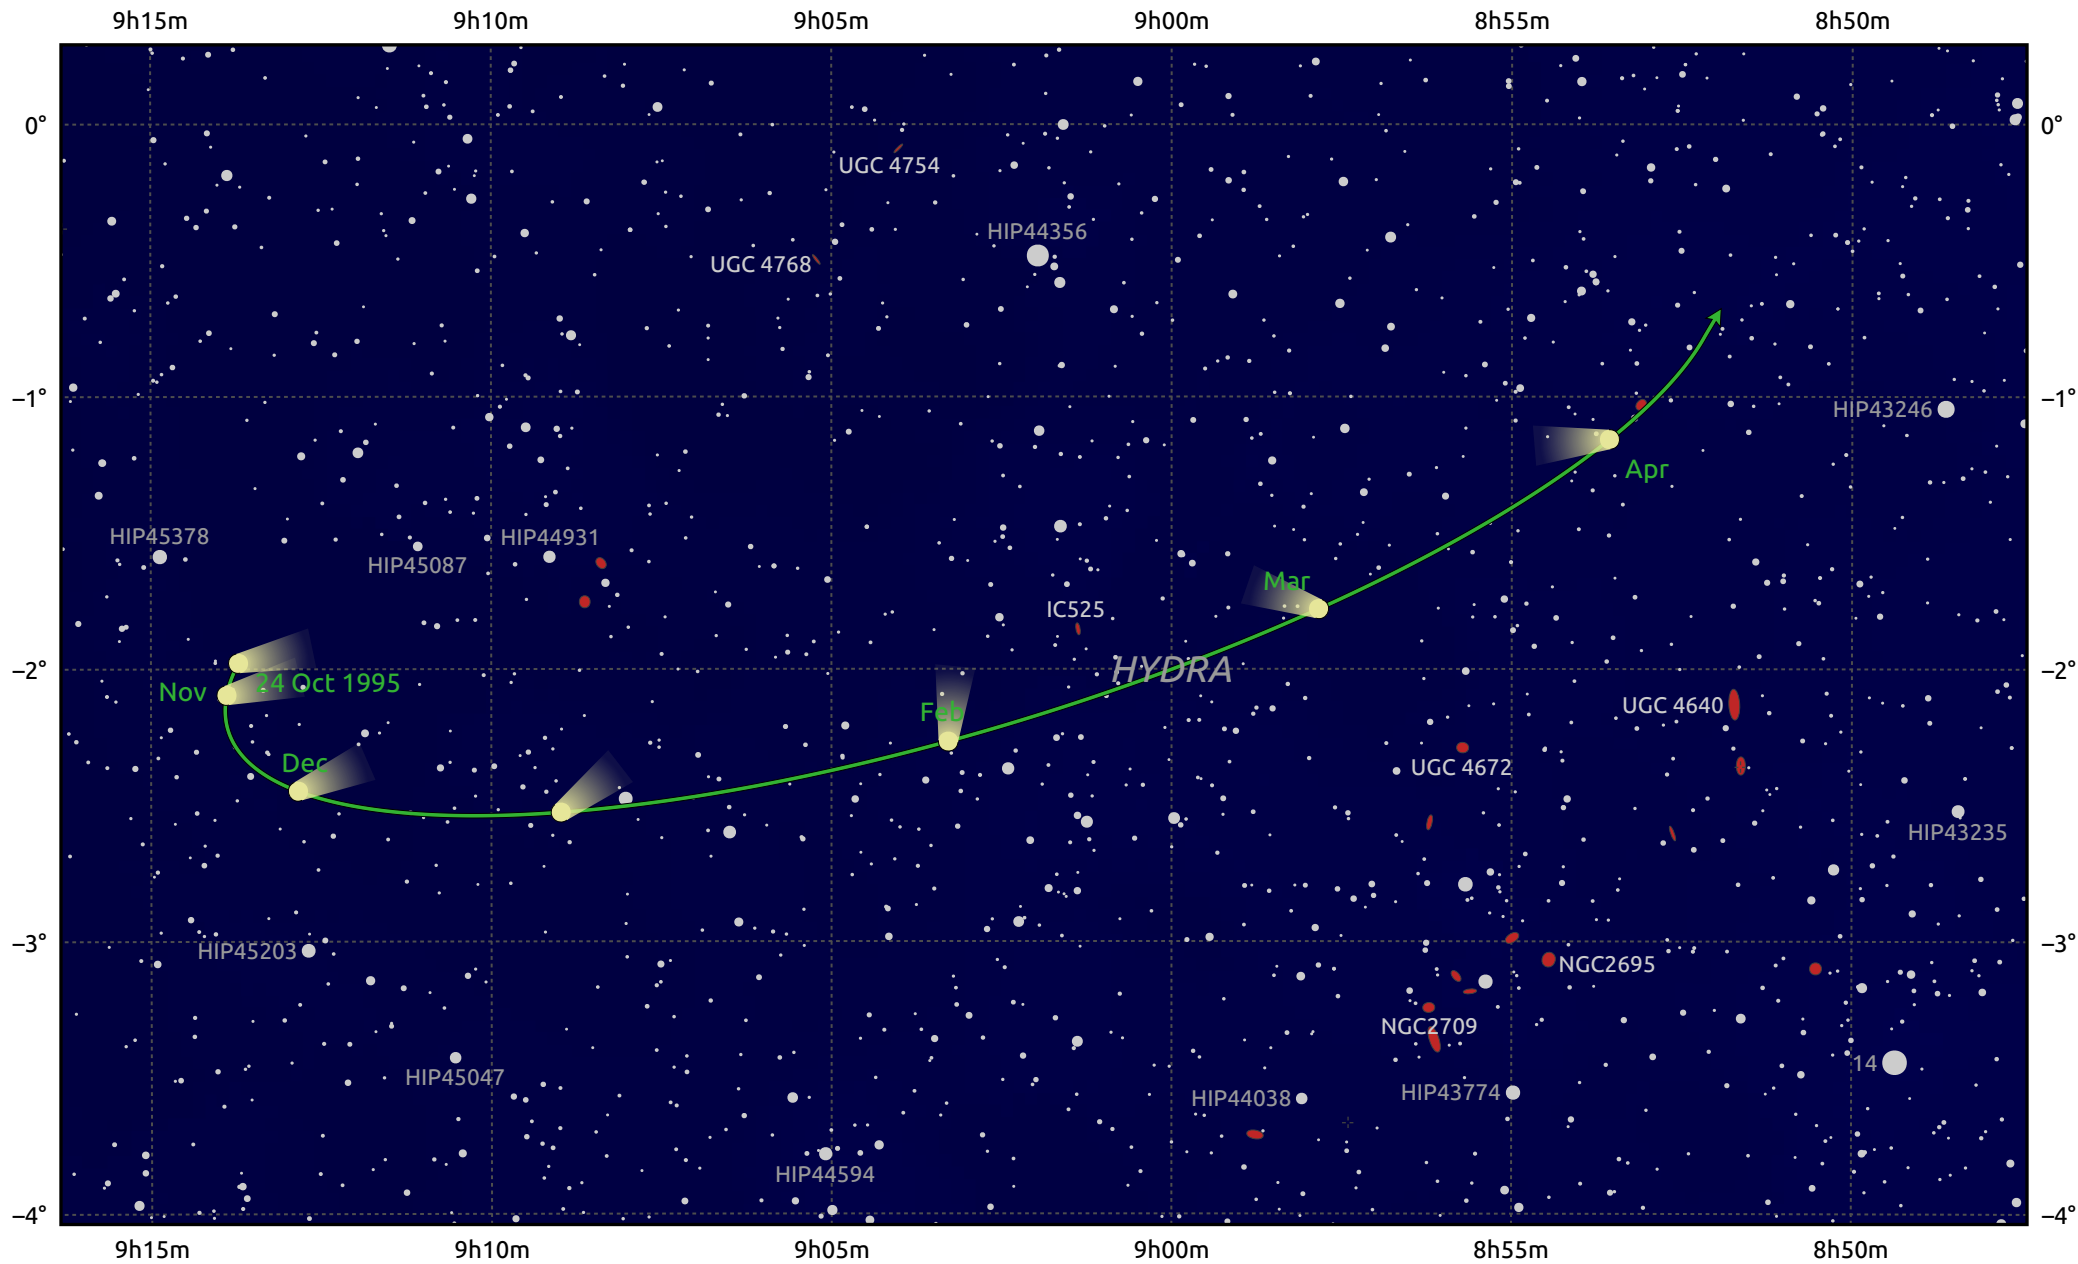

The path of 1P/Halley starting on 24 Oct 1995

© Dominic Ford 2011–2026. Date markers placed at midnight UTC. Downloaded from <https://in-the-sky.org>

Magnitude scale: · 12.0 · 11.0 · 10.0 · 9.0 · 8.0 · 7.0 · 6.0 · 5.0

— Ecliptic Plane

- Galaxy
- Bright nebula
- Open cluster
- ⊕ Globular cluster
- + Planetary nebula

Date	Mag
1995 Nov 1	nan
1996 Jan 1	nan
1996 Mar 1	nan