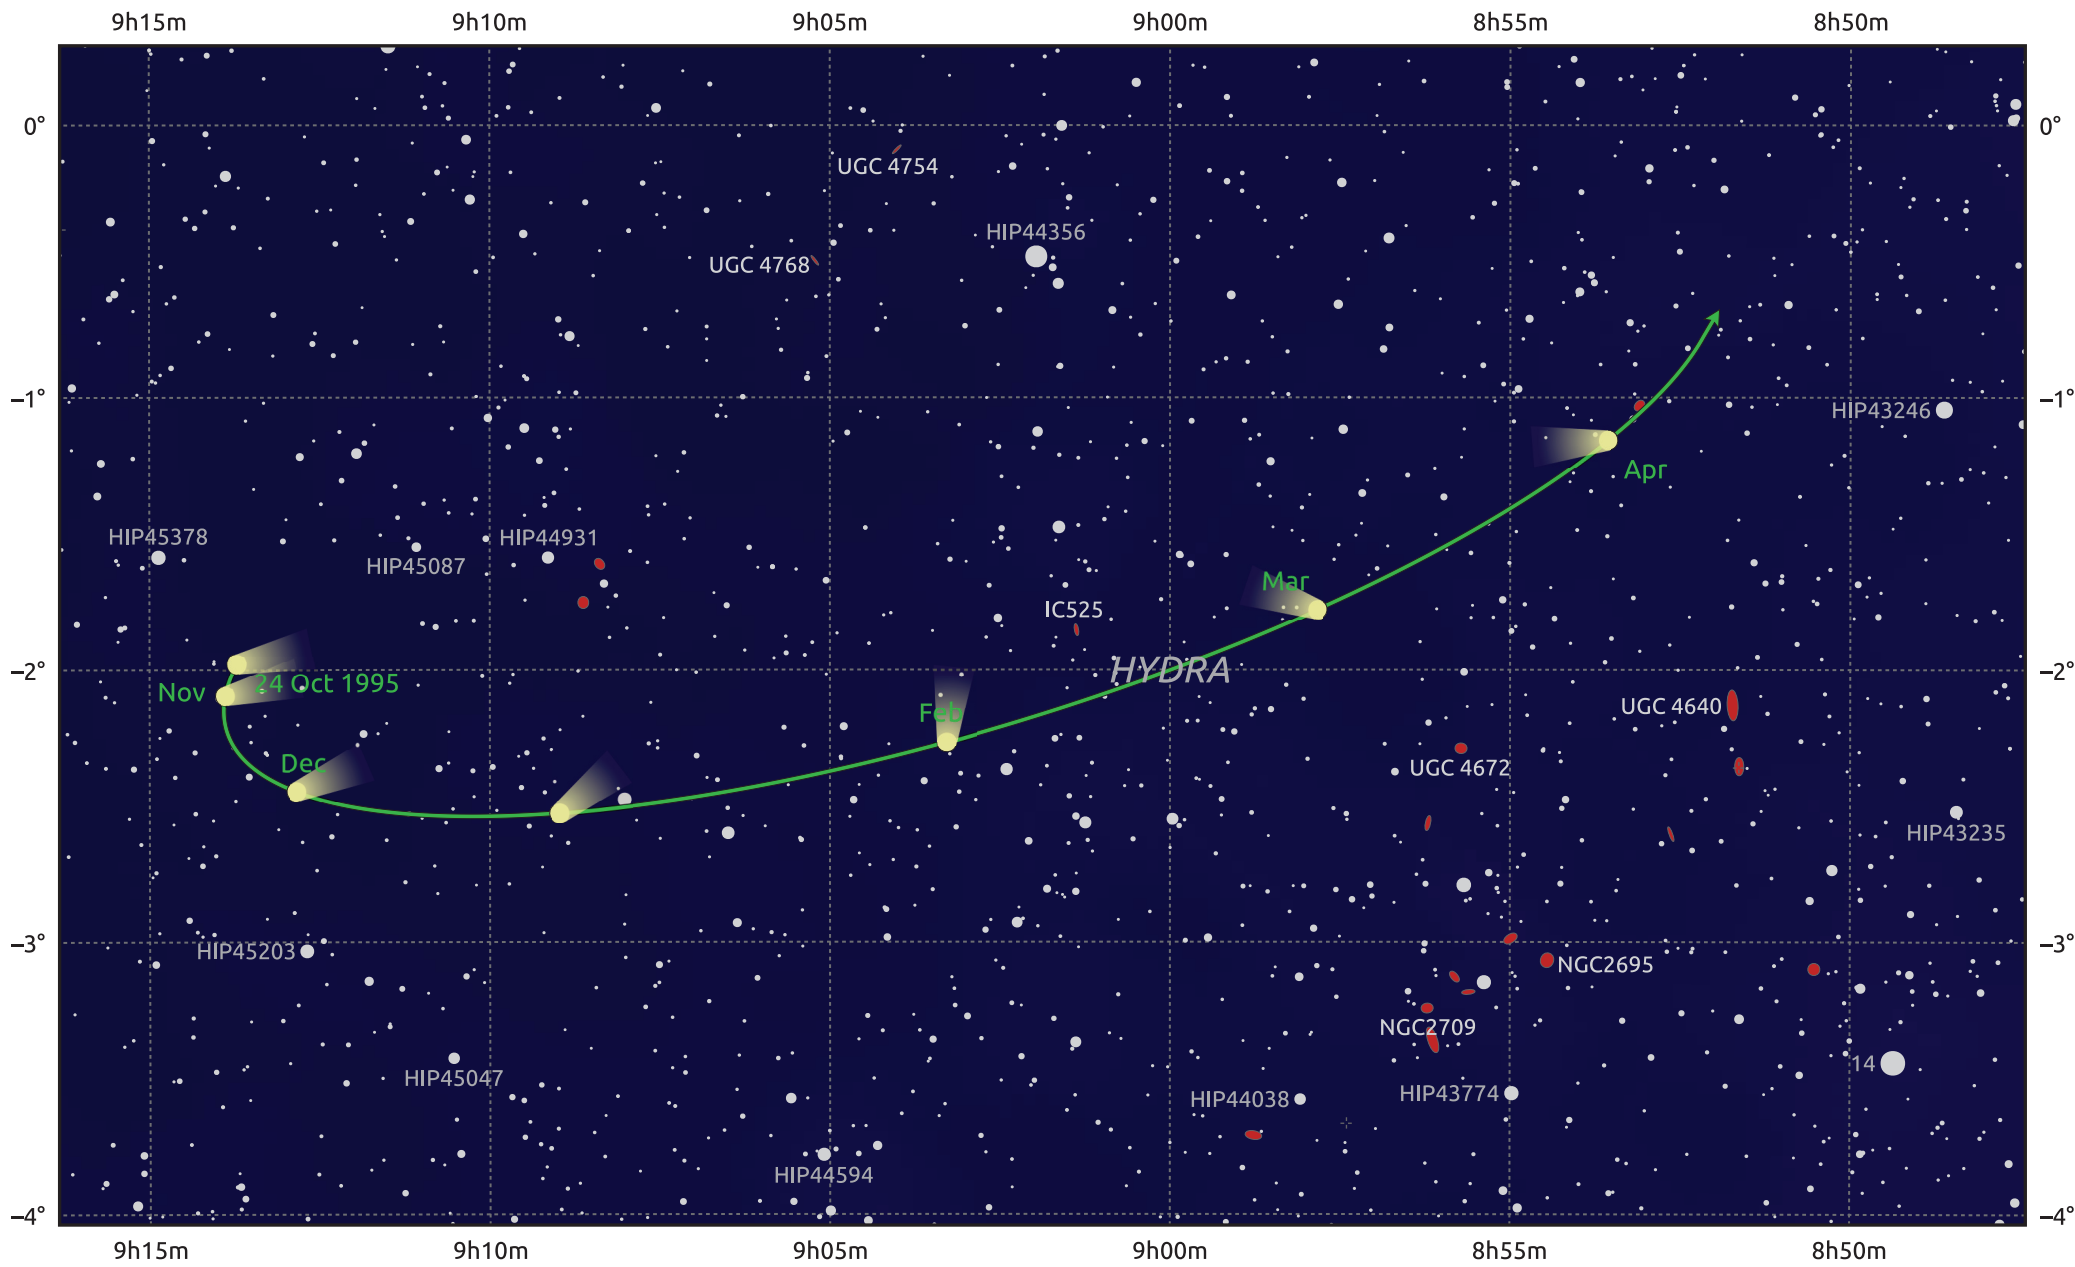

# The path of 1P/Halley starting on 24 Oct 1995

© Dominic Ford 2011–2026. Date markers placed at midnight UTC. Downloaded from <https://in-the-sky.org>

Magnitude scale:  12.0  11.0  10.0  9.0  8.0  7.0  6.0  5.0

Ecliptic Plane

- Galaxy
- Bright nebula
- Open cluster
- Globular cluster
- Planetary nebula

Date	Mag
1995 Nov 1	nan
1996 Jan 1	nan
1996 Mar 1	nan