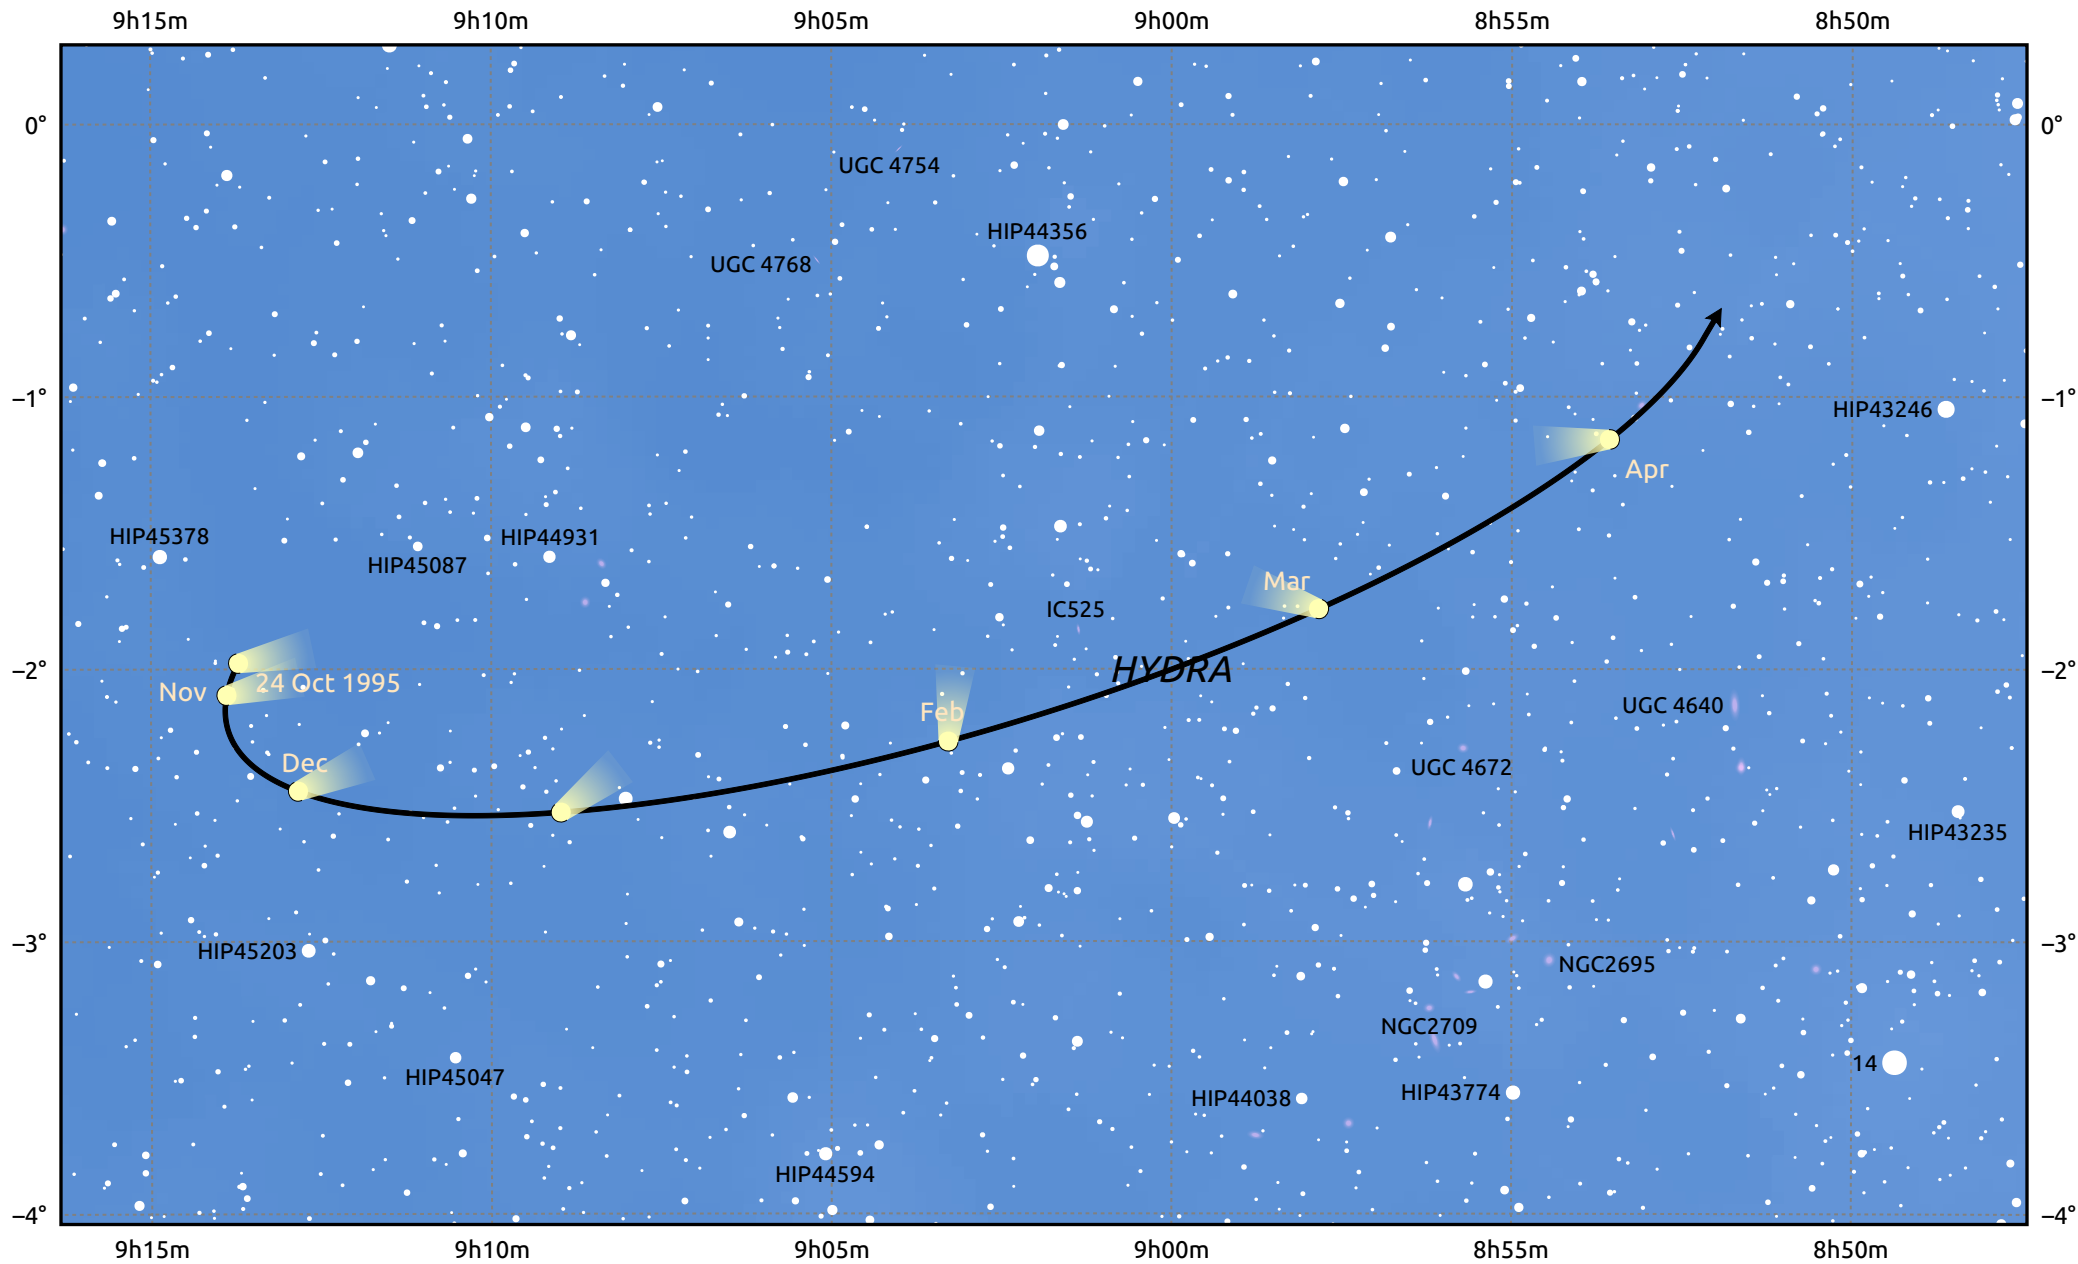

The path of 1P/Halley starting on 24 Oct 1995

© Dominic Ford 2011–2026. Date markers placed at midnight UTC. Downloaded from <https://in-the-sky.org>

Magnitude scale: · 12.0 · 11.0 · 10.0 · 9.0 · 8.0 · 7.0 · 6.0 · 5.0

— Ecliptic Plane

Galaxy Bright nebula Open cluster Globular cluster Planetary nebula

Date	Mag
1995 Nov 1	nan
1996 Jan 1	nan
1996 Mar 1	nan