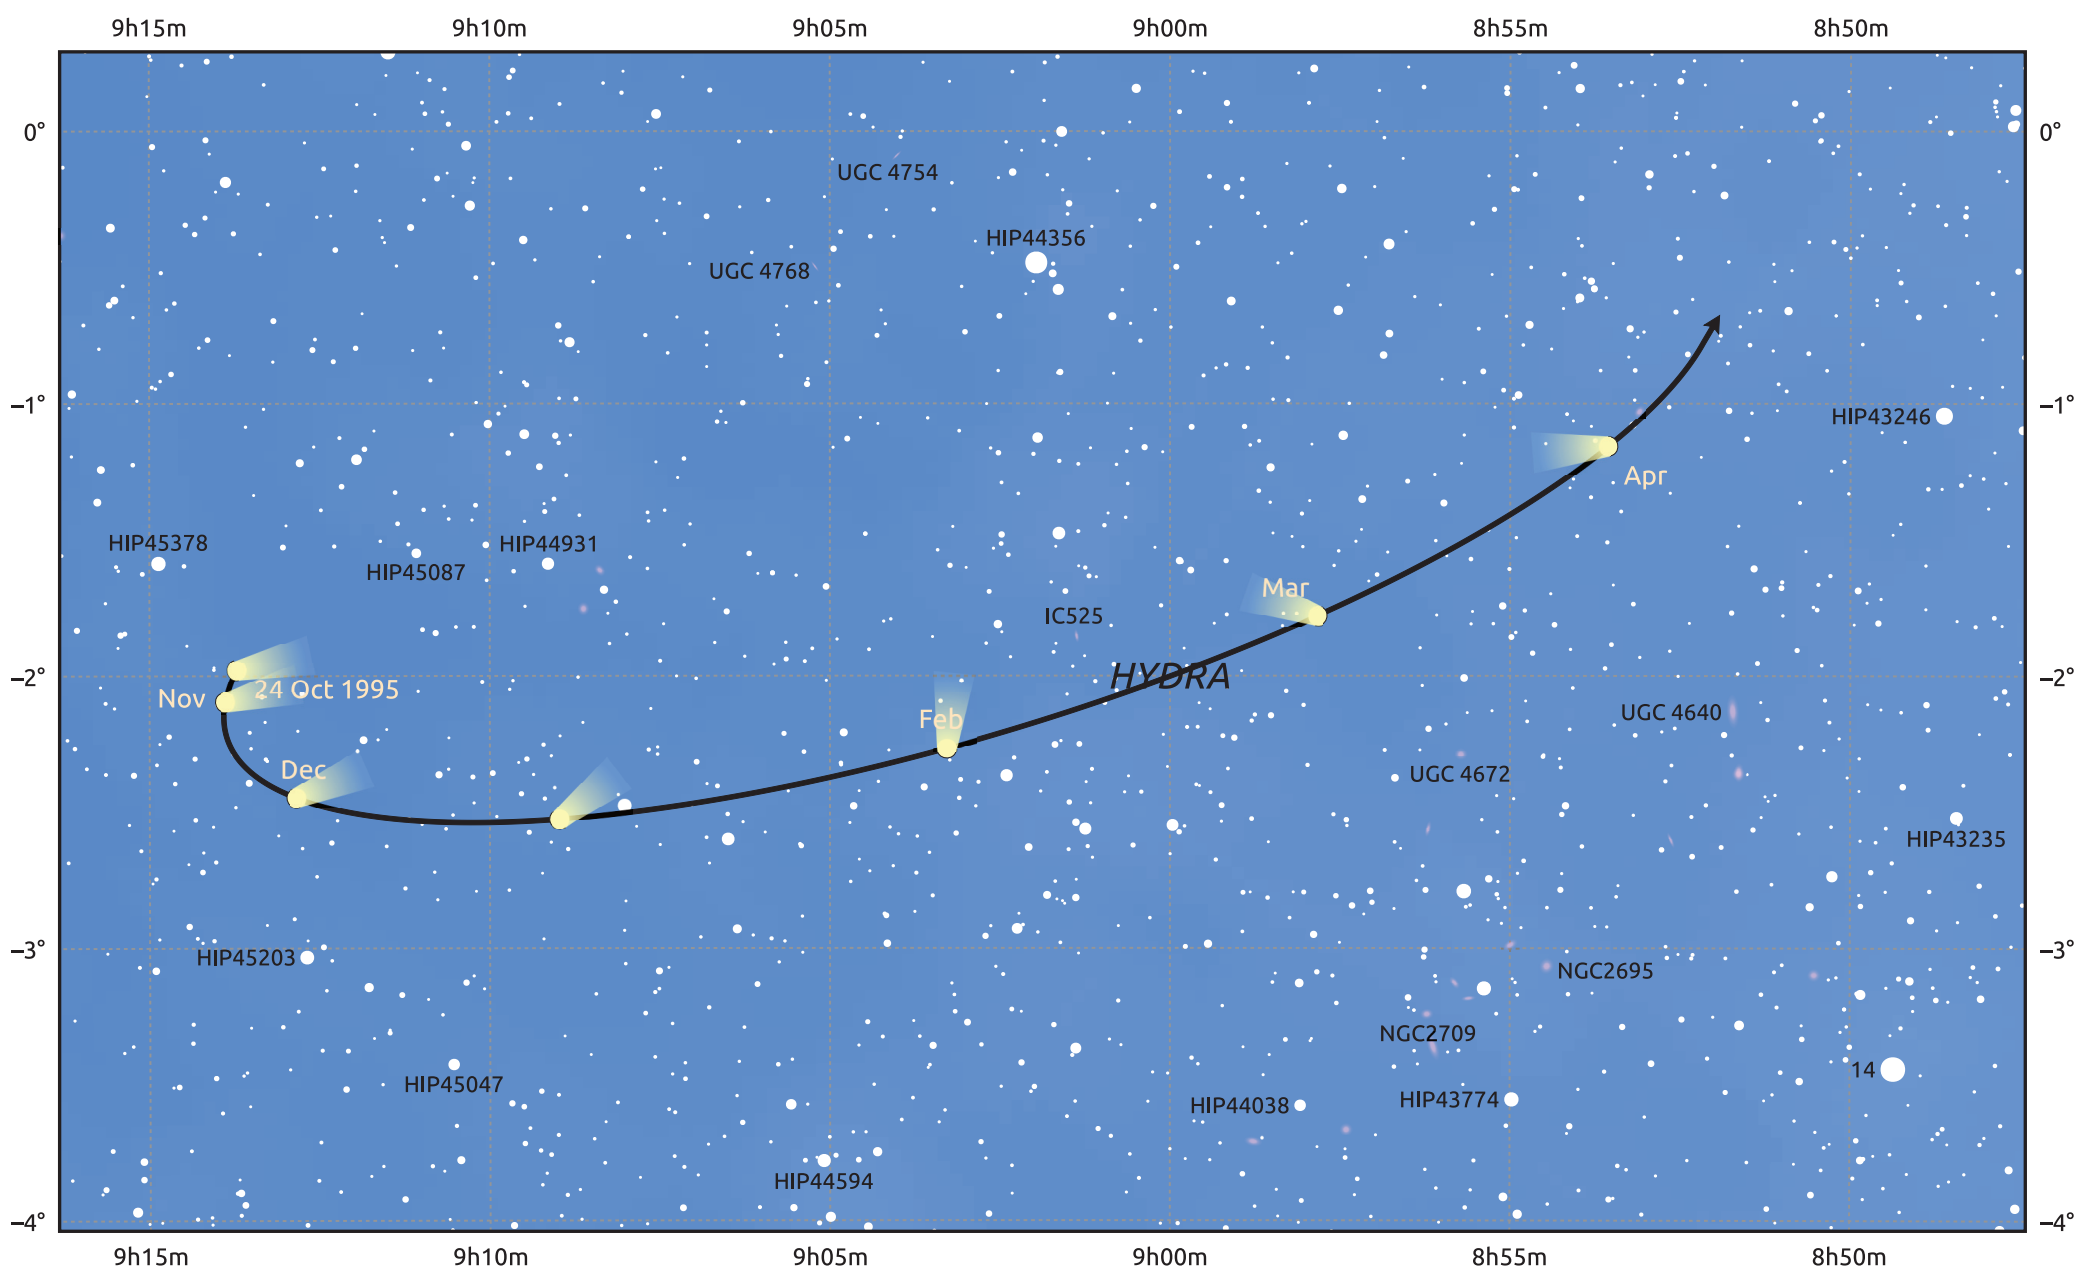

# The path of 1P/Halley starting on 24 Oct 1995

© Dominic Ford 2011–2026. Date markers placed at midnight UTC. Downloaded from <https://in-the-sky.org>

Magnitude scale:  12.0  11.0  10.0  9.0  8.0  7.0  6.0  5.0

Ecliptic Plane

- Galaxy
- Bright nebula
- Open cluster
- Globular cluster
- Planetary nebula

Date	Mag
1995 Nov 1	nan
1996 Jan 1	nan
1996 Mar 1	nan