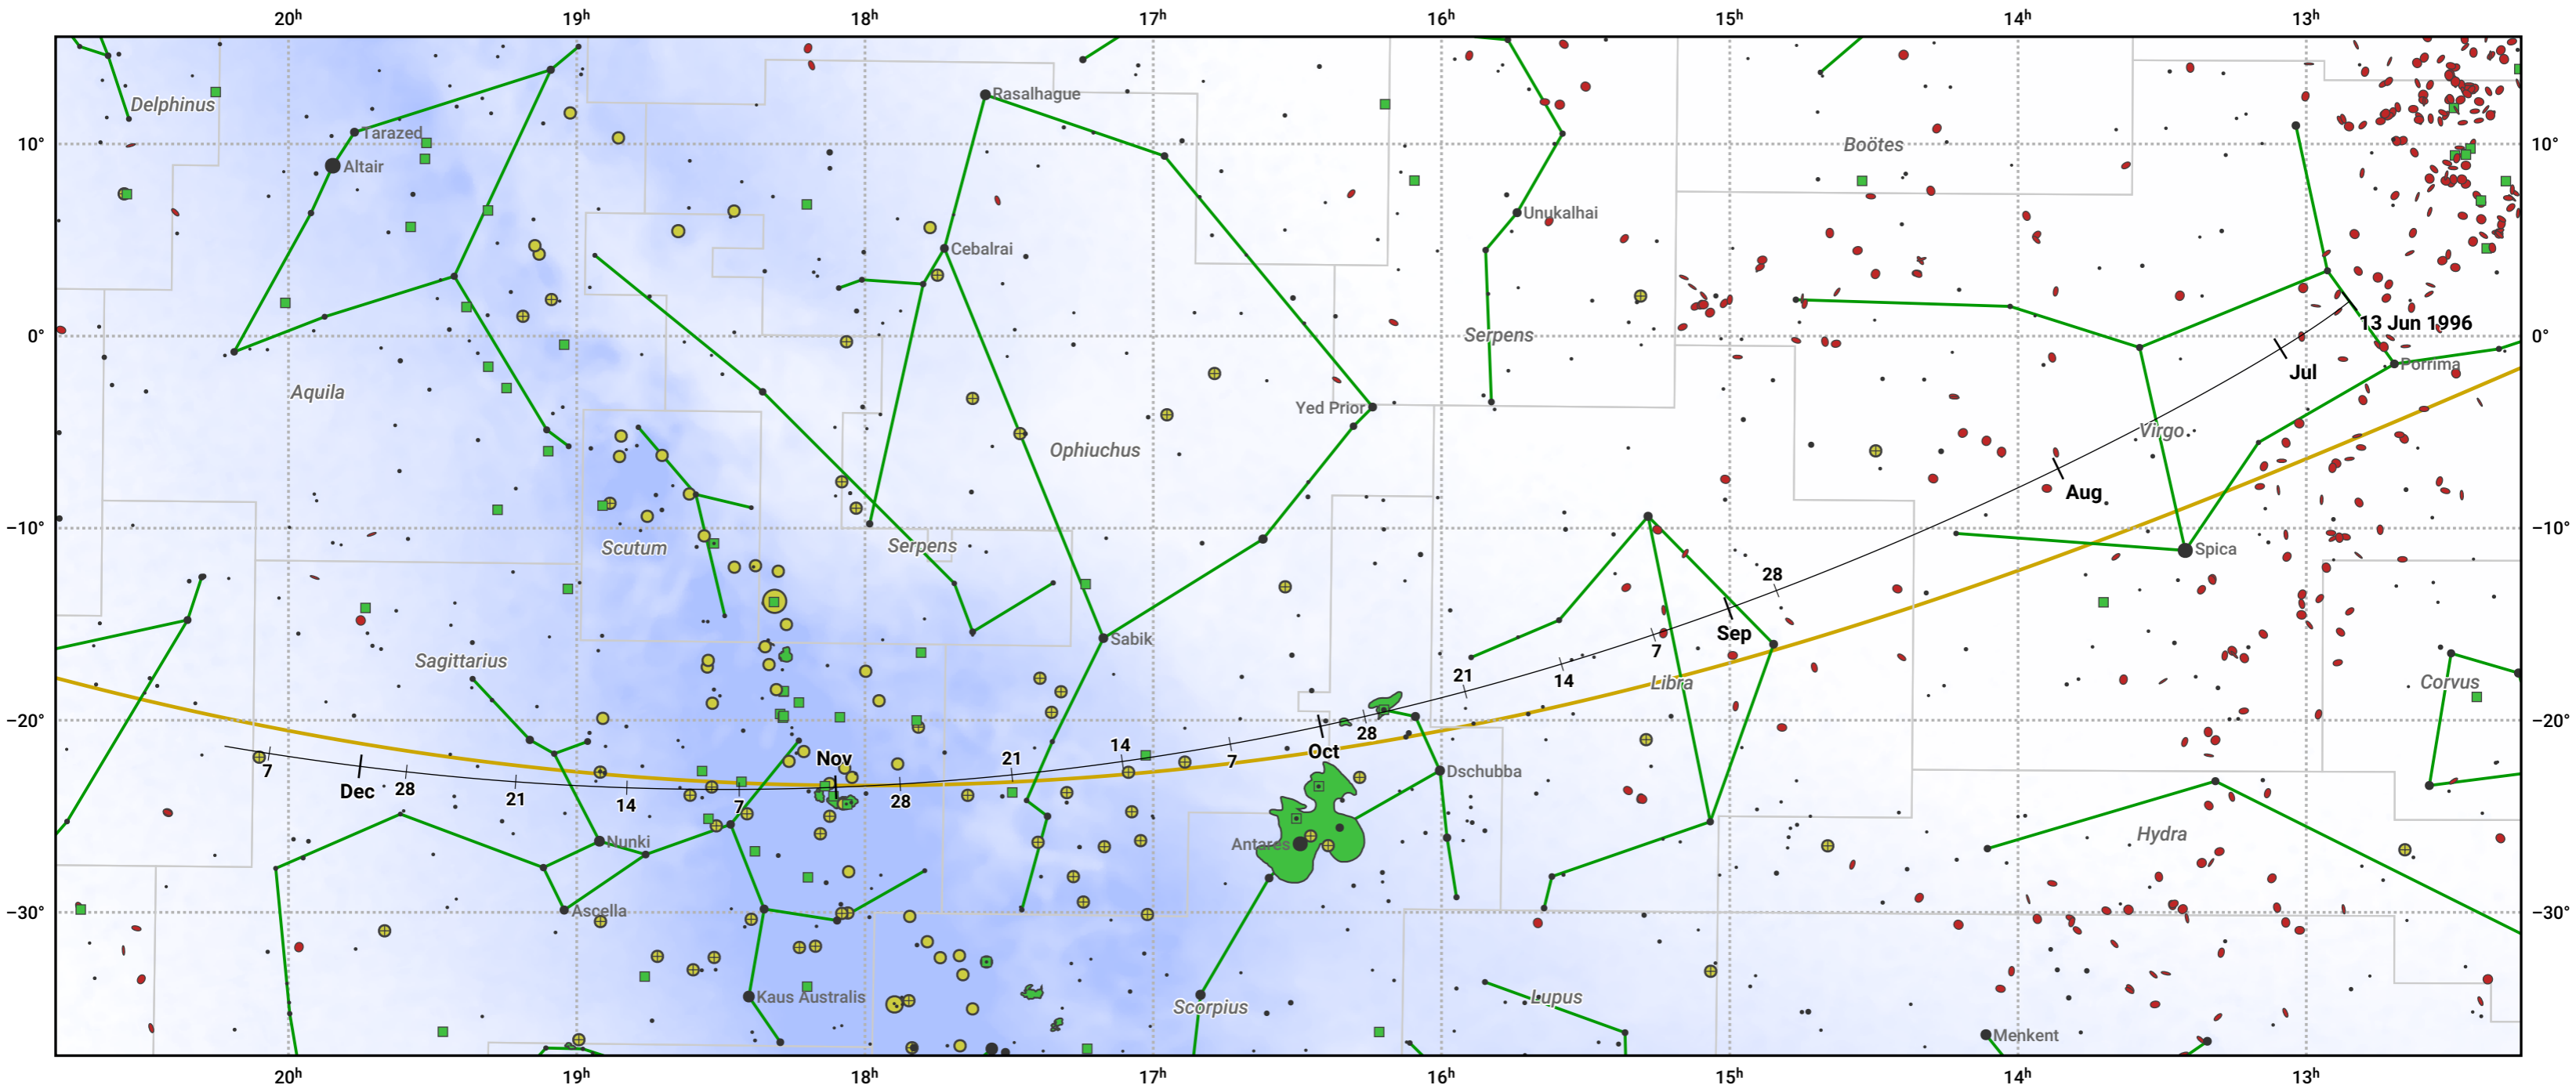

The path of 22P/Kopff starting on 13 Jun 1996

© Dominic Ford 2011–2024. Date markers placed at midnight UTC. Downloaded from <https://in-the-sky.org>

Magnitude scale: ● 6.0 ● 5.0 ● 4.0 ● 3.0 ● 2.0 ● 1.0 ● 0.0

— Ecliptic Plane

● Galaxy ■ Bright nebula ● Open cluster ⊕ Globular cluster

Date	Mag
1996 Jul 1	10.5
1996 Sep 1	10.0
1996 Nov 1	10.3