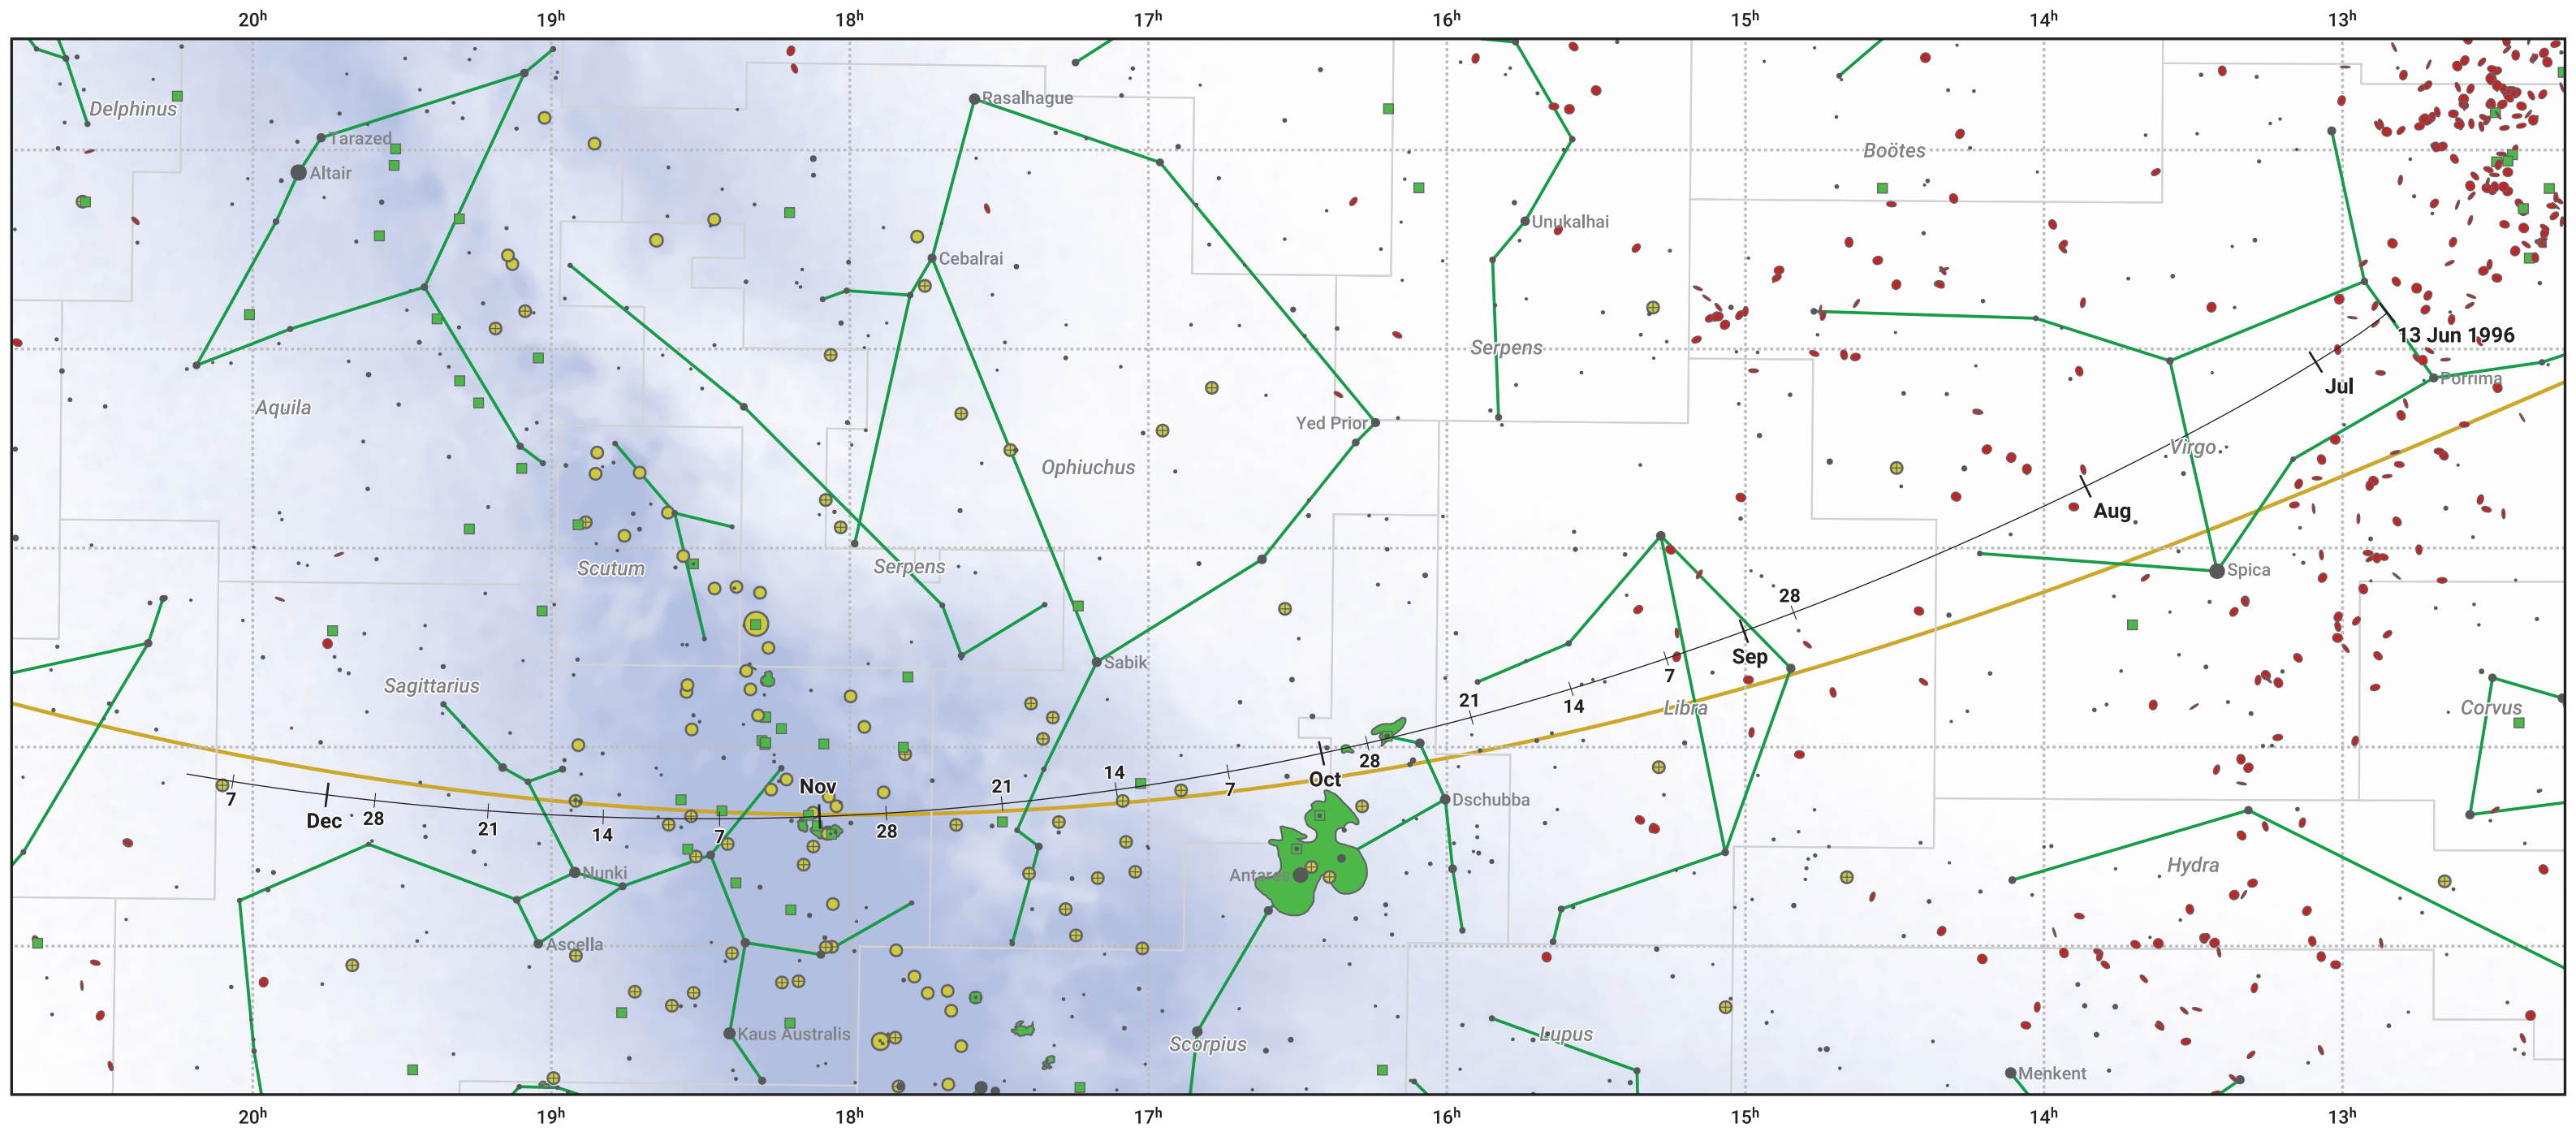

The path of 22P/Kopff starting on 13 Jun 1996

© Dominic Ford 2011–2024. Date markers placed at midnight UTC. Downloaded from <https://in-the-sky.org>

Magnitude scale: ● 6.0 ● 5.0 ● 4.0 ● 3.0 ● 2.0 ● 1.0 ● 0.0

— Ecliptic Plane

● Galaxy ■ Bright nebula ● Open cluster ⊕ Globular cluster

Date	Mag
1996 Jul 1	10.5
1996 Sep 1	10.0
1996 Nov 1	10.3