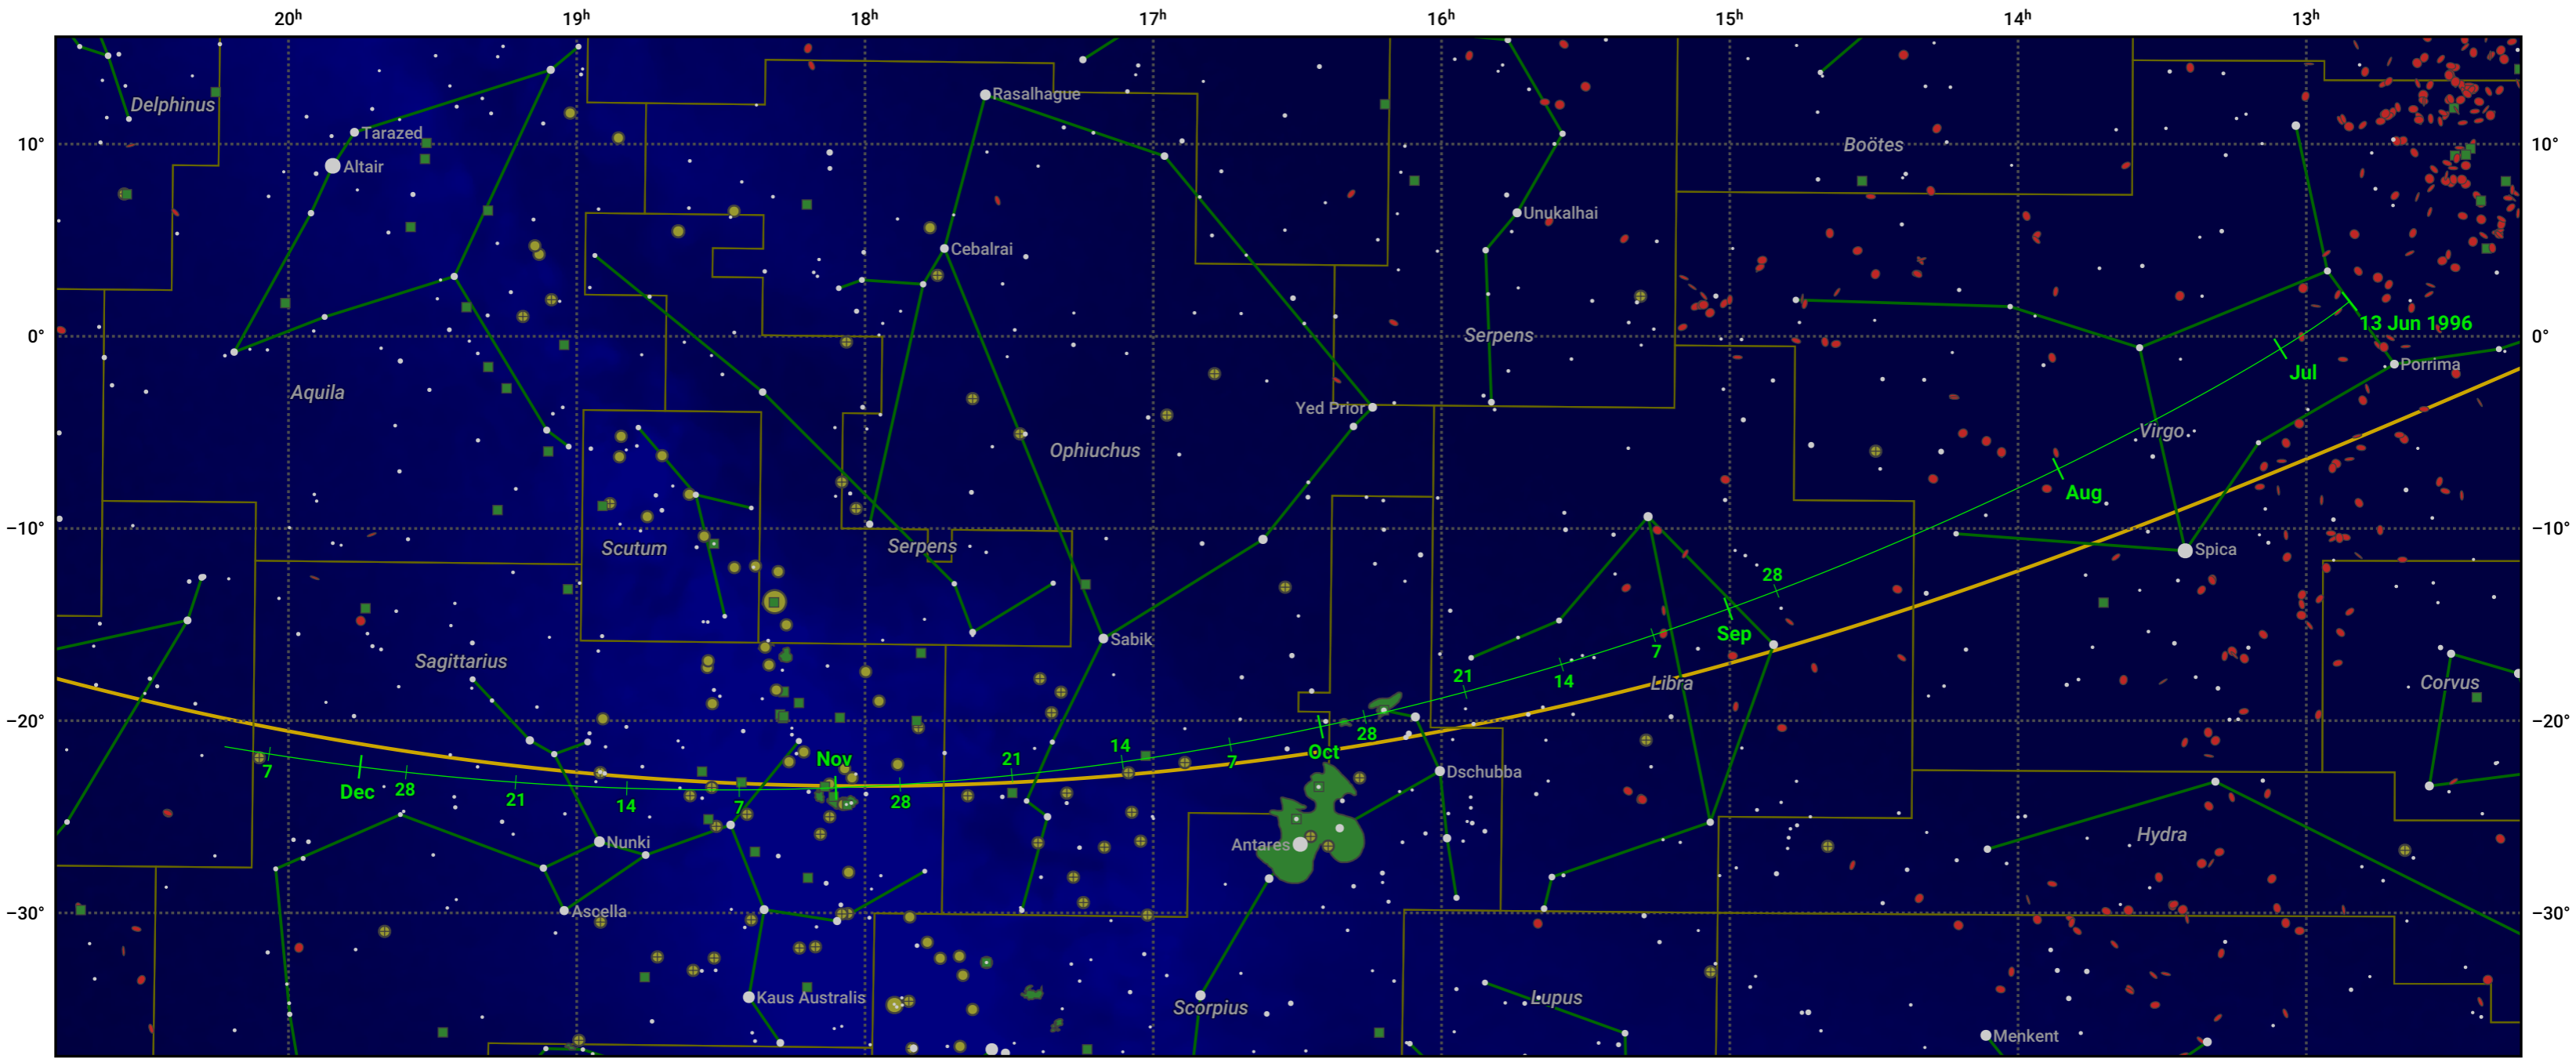

The path of 22P/Kopff starting on 13 Jun 1996

© Dominic Ford 2011–2024. Date markers placed at midnight UTC. Downloaded from <https://in-the-sky.org>

Magnitude scale: ● 6.0 ● 5.0 ● 4.0 ● 3.0 ● 2.0 ● 1.0 ● 0.0

— Ecliptic Plane

● Galaxy ● Bright nebula ● Open cluster ● Globular cluster

Date	Mag
1996 Jul 1	10.5
1996 Sep 1	10.0
1996 Nov 1	10.3