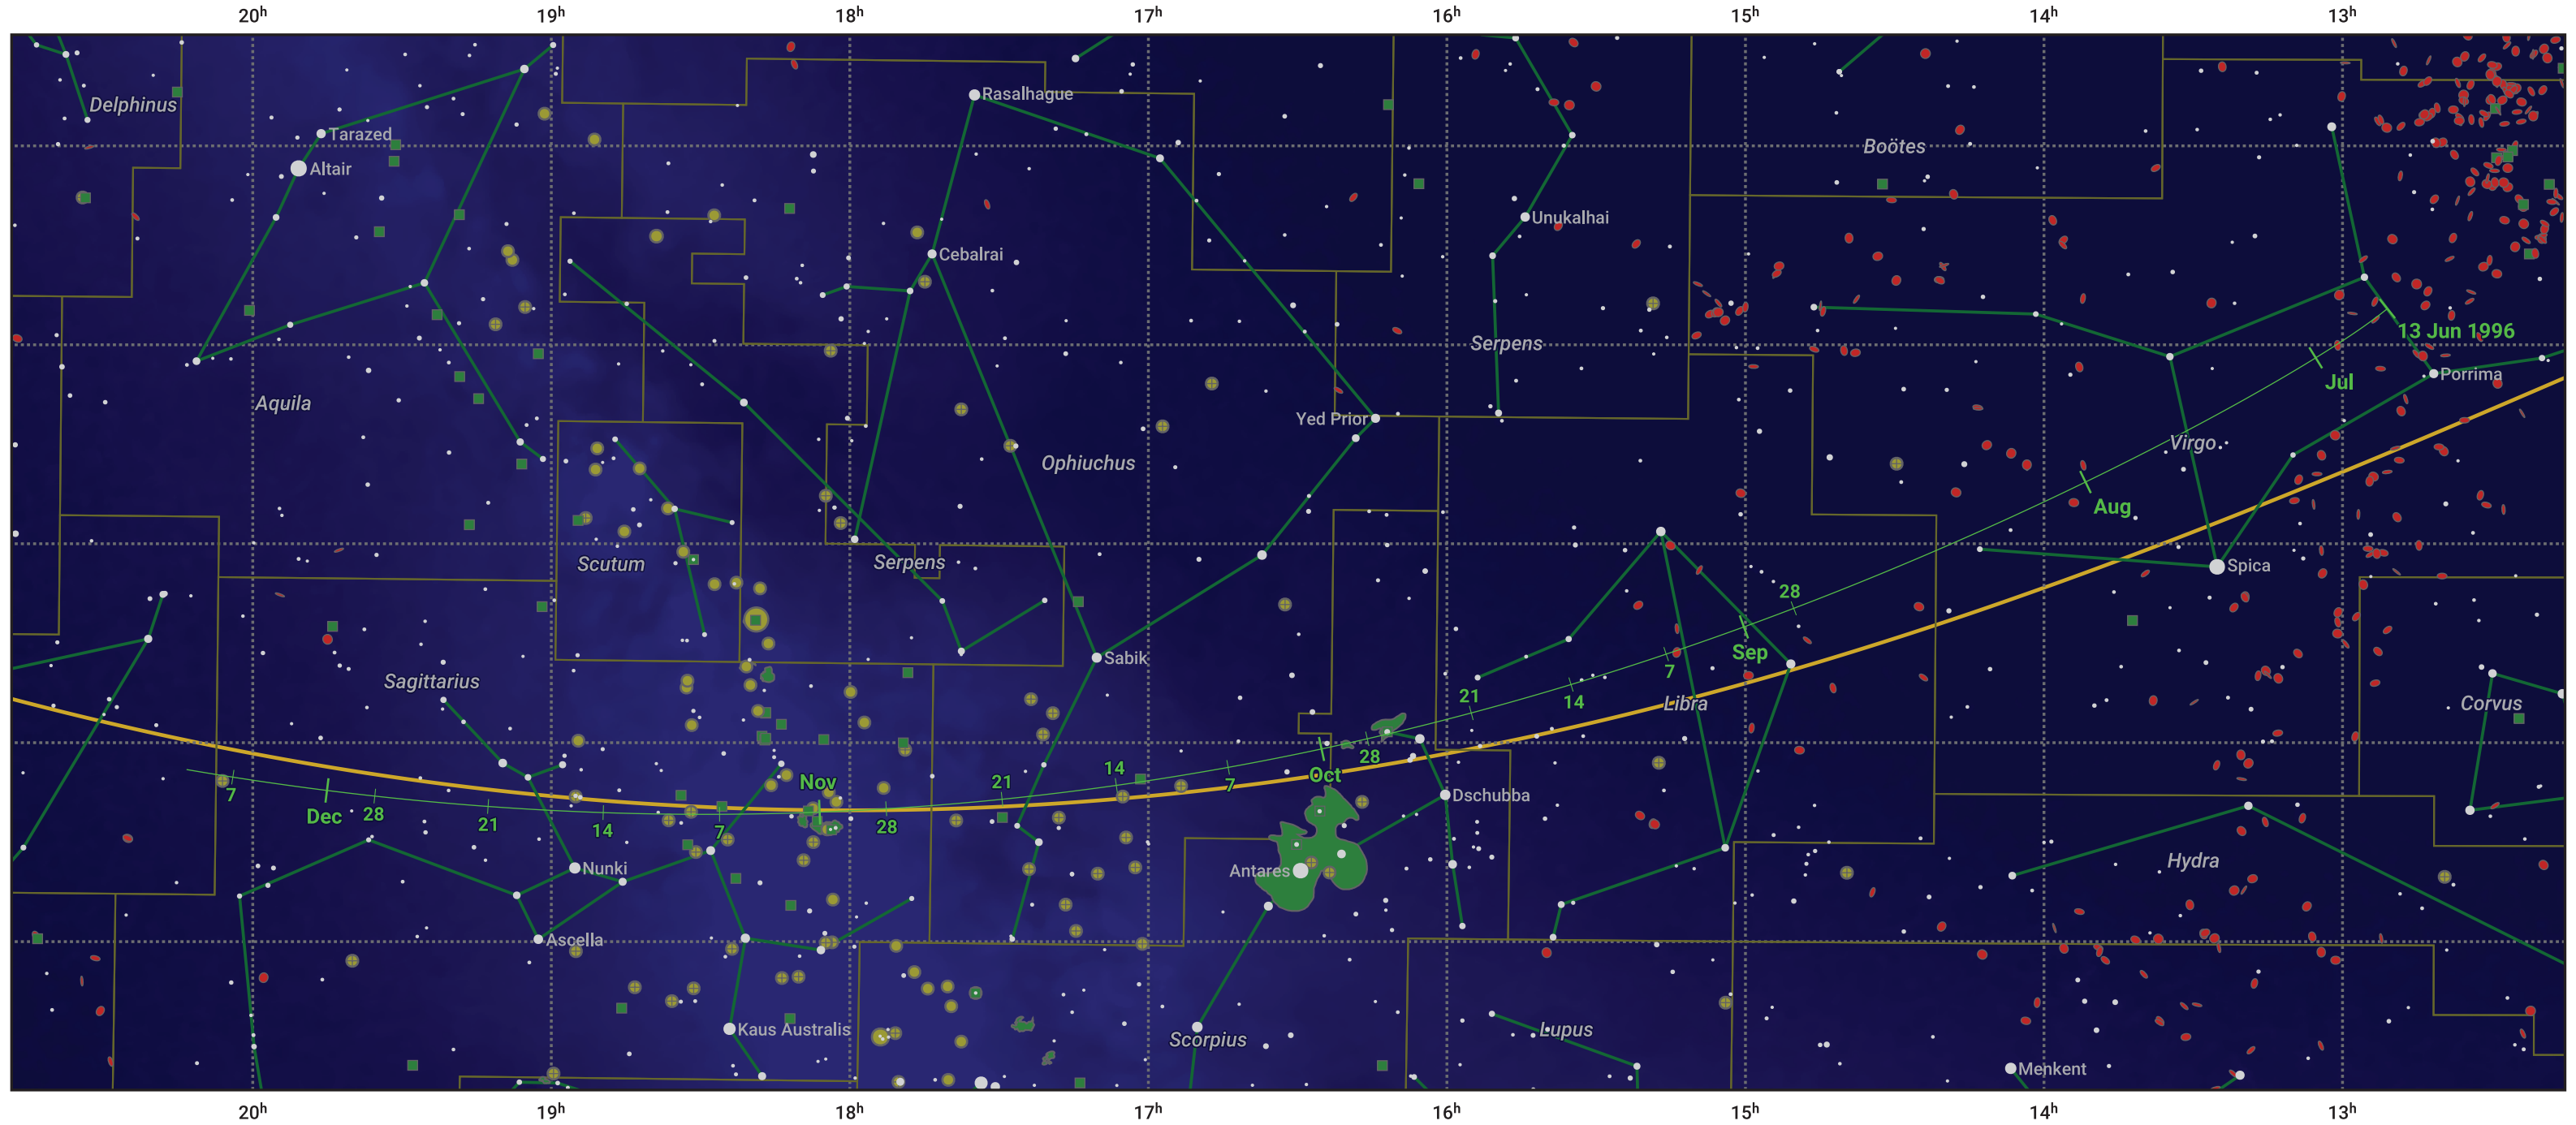

The path of 22P/Kopff starting on 13 Jun 1996

© Dominic Ford 2011–2024. Date markers placed at midnight UTC. Downloaded from <https://in-the-sky.org>

Magnitude scale: ● 6.0 ● 5.0 ● 4.0 ● 3.0 ● 2.0 ● 1.0 ● 0.0

— Ecliptic Plane

● Galaxy ● Bright nebula ● Open cluster ● Globular cluster

Date	Mag
1996 Jul 1	10.5
1996 Sep 1	10.0
1996 Nov 1	10.3