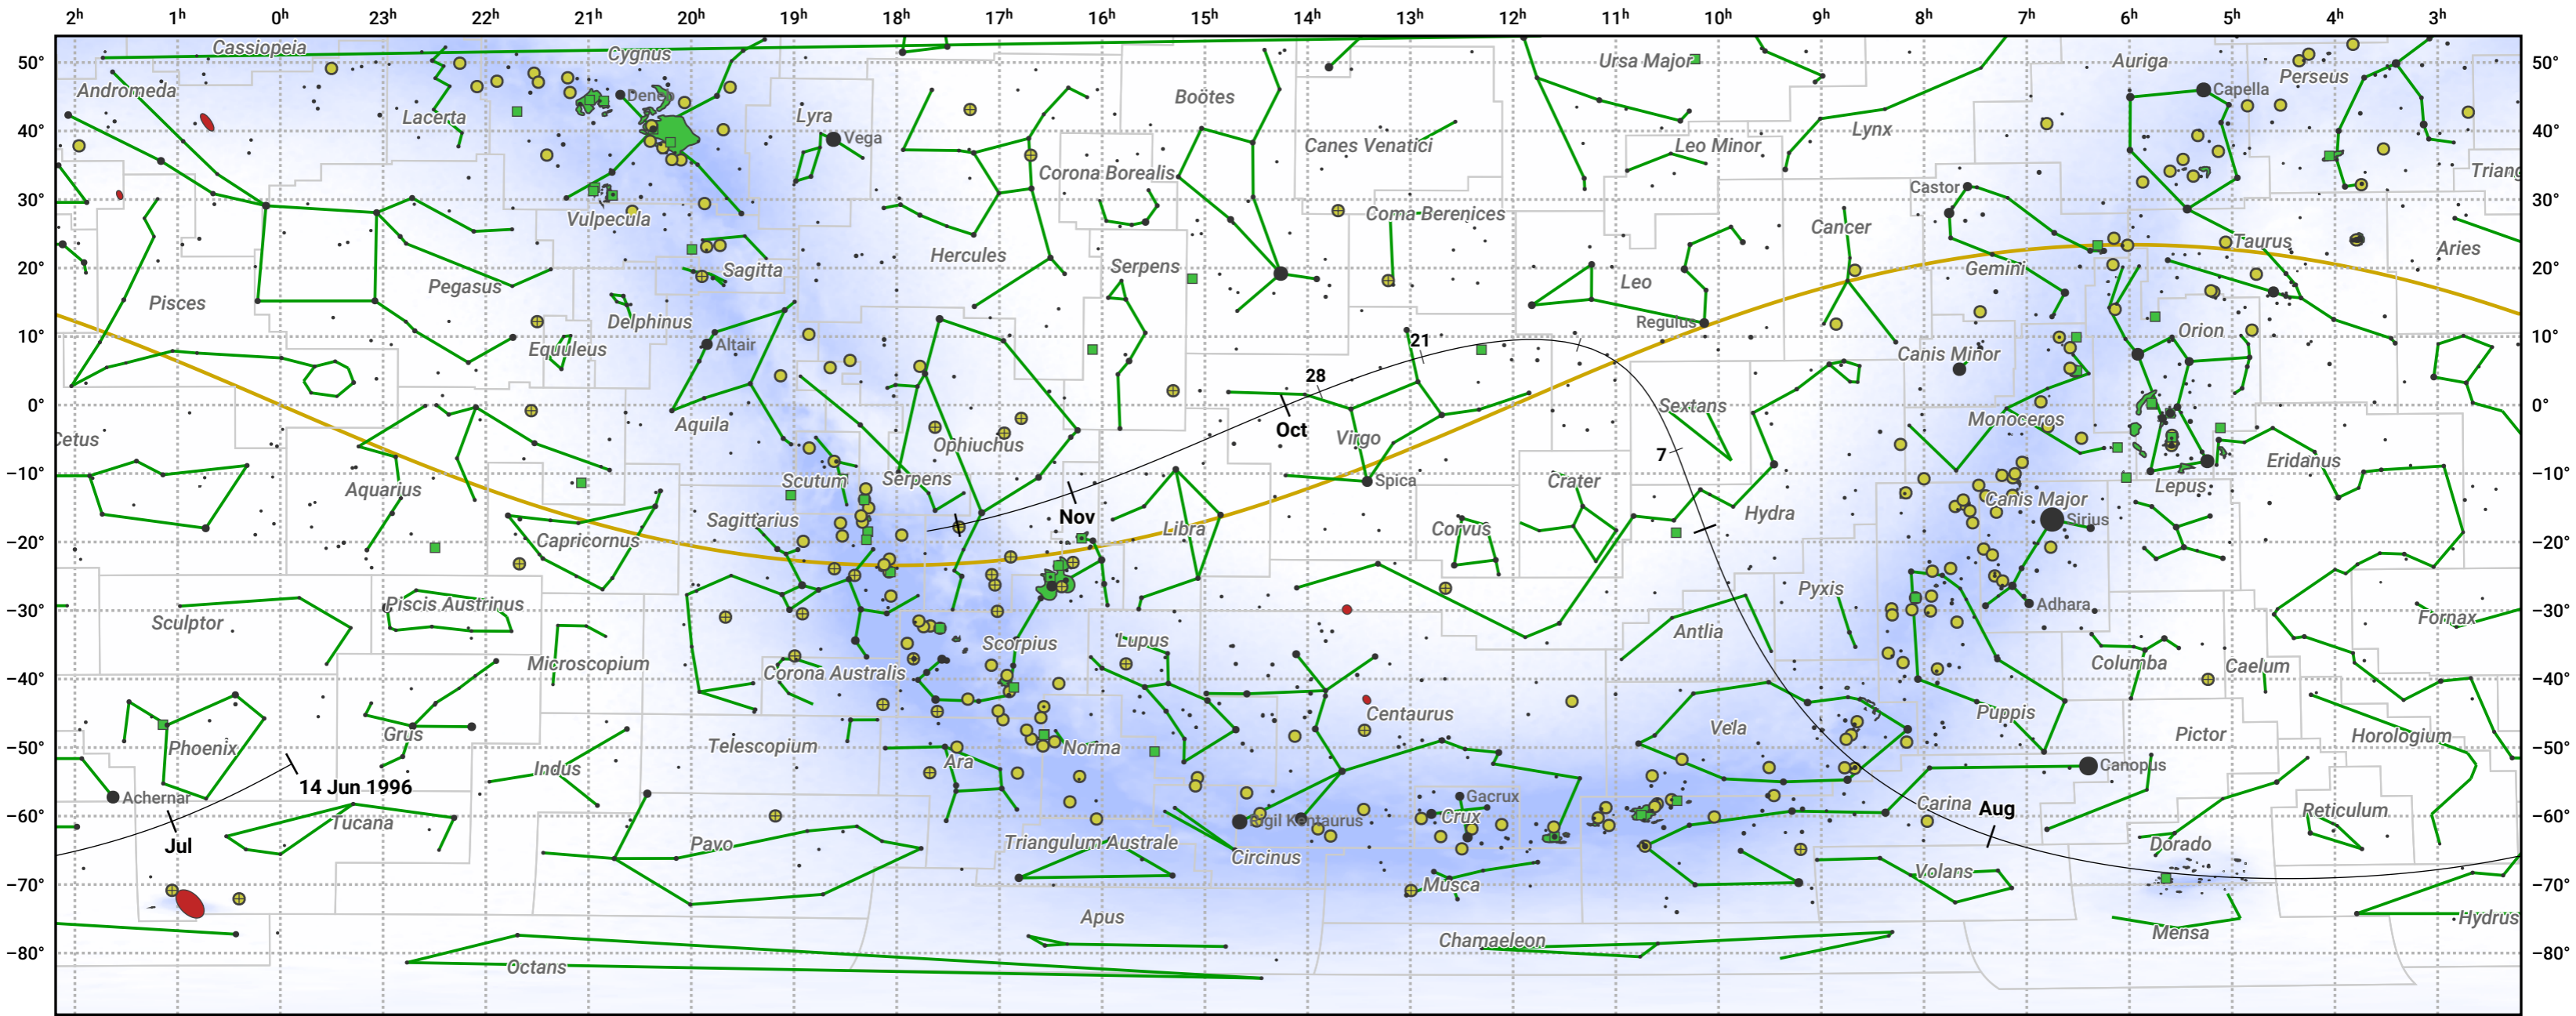

The path of 96P/Machholz starting on 14 Jun 1996

© Dominic Ford 2011–2024. Date markers placed at midnight UTC. Downloaded from <https://in-the-sky.org>

Magnitude scale: 5.0 4.0 3.0 2.0 1.0 0.0 -1.0 -2.0

— Ecliptic Plane

Galaxy Bright nebula Open cluster Globular cluster

Date	Mag
1996 Jun 29	18.3
1996 Jul 1	18.1
1996 Jul 12	17.2
1996 Jul 24	16.1
1996 Aug 4	15.1
1996 Aug 14	14.1
1996 Aug 22	13.0
1996 Aug 28	11.9
1996 Sep 1	11.0
1996 Sep 2	10.7
1996 Sep 5	9.6
1996 Sep 8	8.0
1996 Sep 10	6.4
1996 Sep 12	4.7
1996 Sep 15	5.8
1996 Sep 16	6.8
1996 Sep 18	8.5
1996 Sep 20	9.7
1996 Sep 23	11.1
1996 Sep 26	12.2
1996 Sep 30	13.3
1996 Oct 5	14.5
1996 Oct 11	15.5
1996 Oct 18	16.6
1996 Oct 27	17.6
1996 Nov 1	18.1
1996 Nov 7	18.6
1996 Nov 22	19.8
1996 Dec 10	20.8