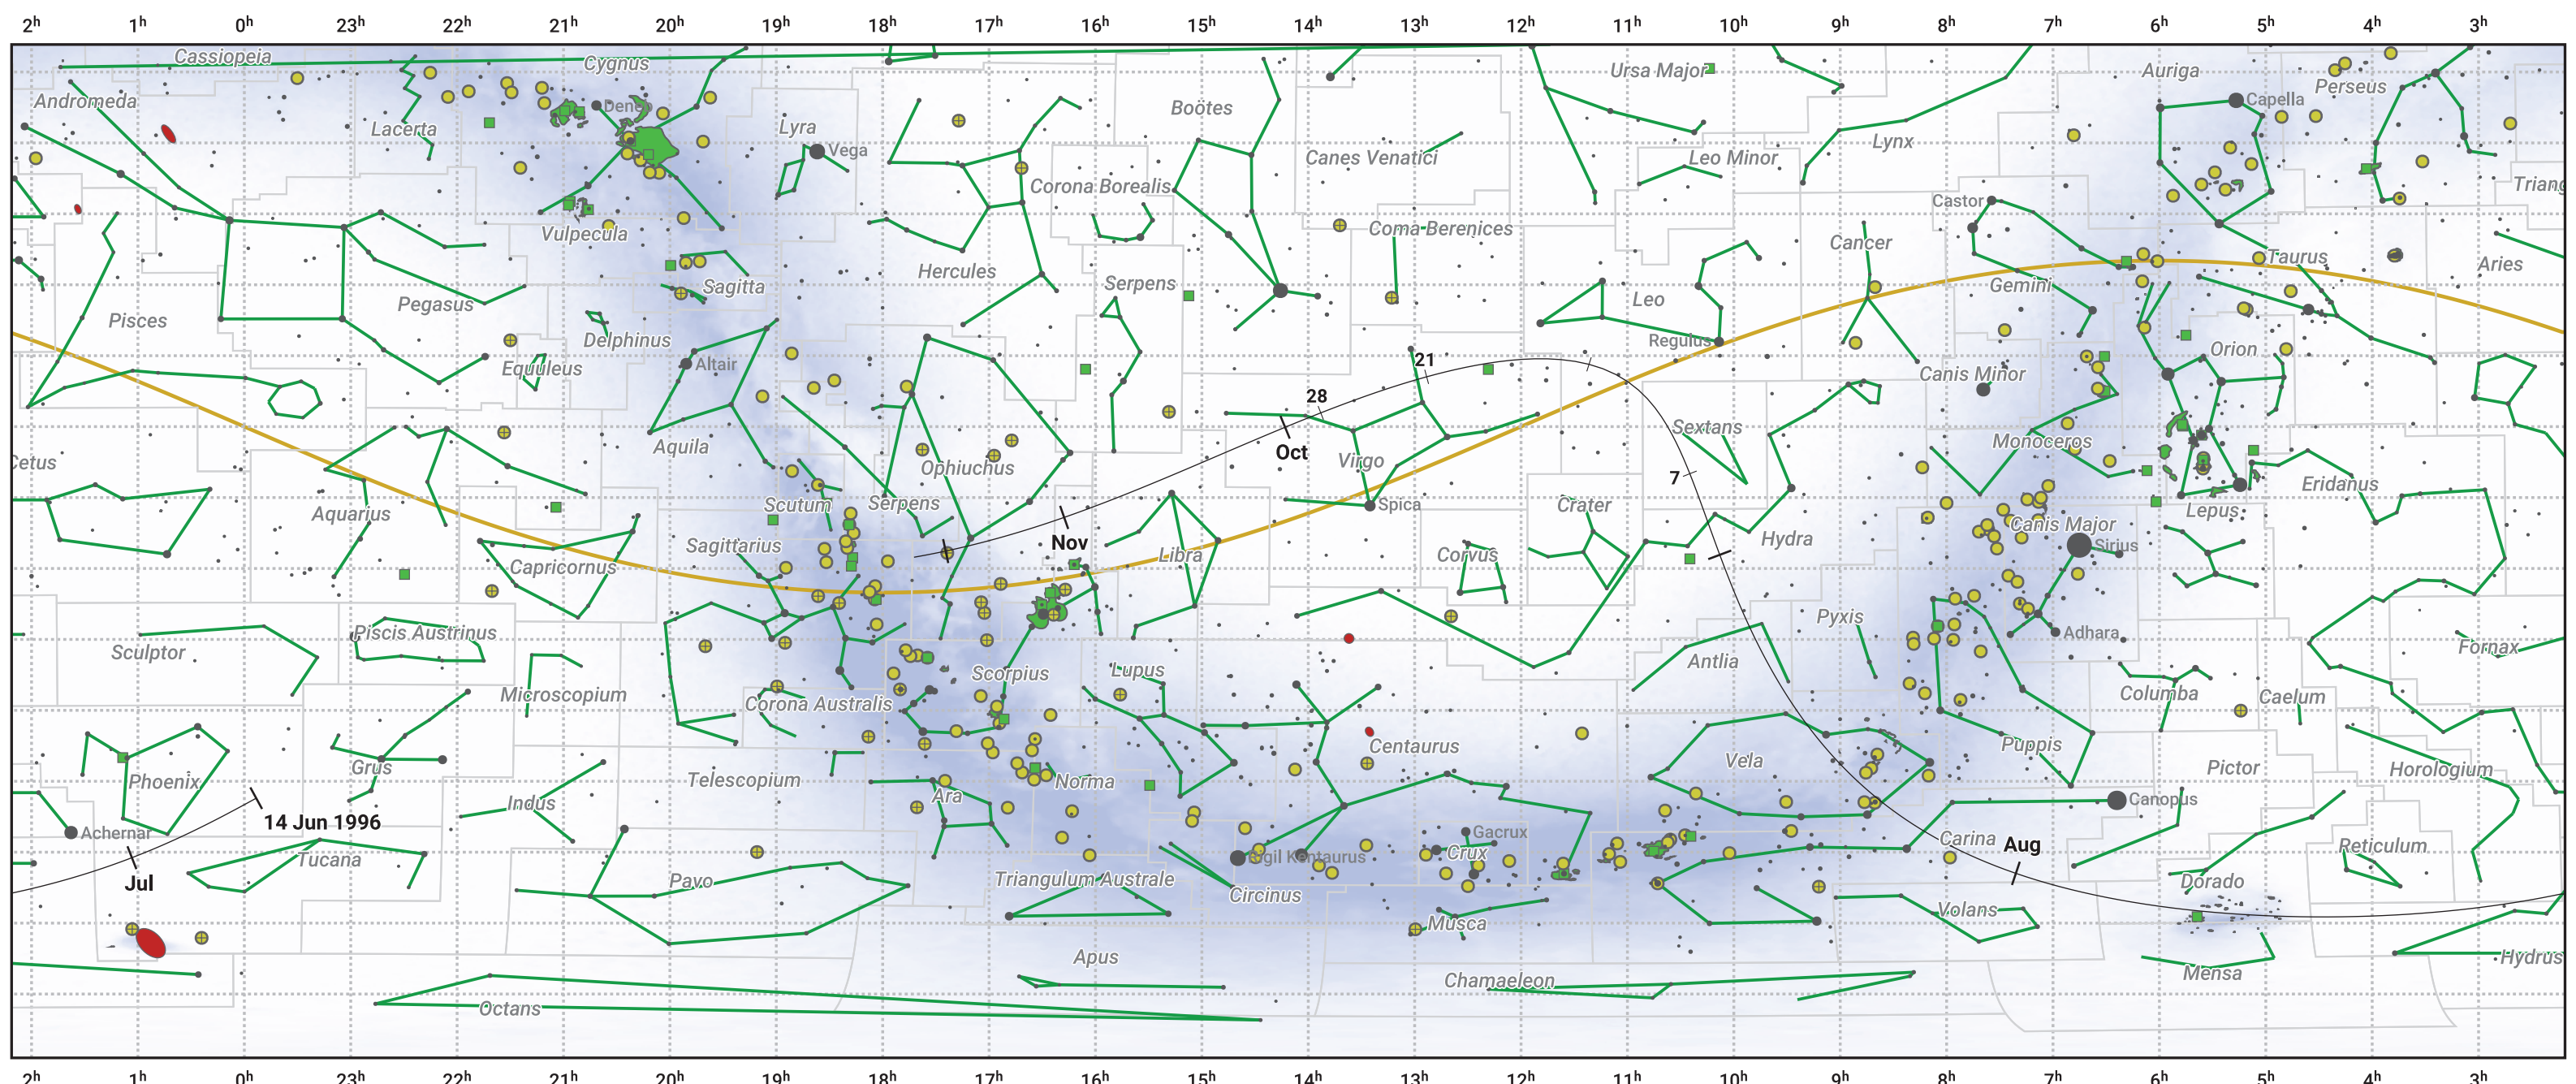

The path of 96P/Machholz starting on 14 Jun 1996

© Dominic Ford 2011–2024. Date markers placed at midnight UTC. Downloaded from <https://in-the-sky.org>

Magnitude scale: 5.0 4.0 3.0 2.0 1.0 0.0 -1.0 -2.0

Ecliptic Plane

Galaxy Bright nebula Open cluster Globular cluster

Date	Mag
1996 Jun 29	18.3
1996 Jul 1	18.1
1996 Jul 12	17.2
1996 Jul 24	16.1
1996 Aug 4	15.1
1996 Aug 14	14.1
1996 Aug 22	13.0
1996 Aug 28	11.9
1996 Sep 1	11.0
1996 Sep 2	10.7
1996 Sep 5	9.6
1996 Sep 8	8.0
1996 Sep 10	6.4
1996 Sep 12	4.7
1996 Sep 15	5.8
1996 Sep 16	6.8
1996 Sep 18	8.5
1996 Sep 20	9.7
1996 Sep 23	11.1
1996 Sep 26	12.2
1996 Sep 30	13.3
1996 Oct 5	14.5
1996 Oct 11	15.5
1996 Oct 18	16.6
1996 Oct 27	17.6
1996 Nov 1	18.1
1996 Nov 7	18.6
1996 Nov 22	19.8
1996 Dec 10	20.8