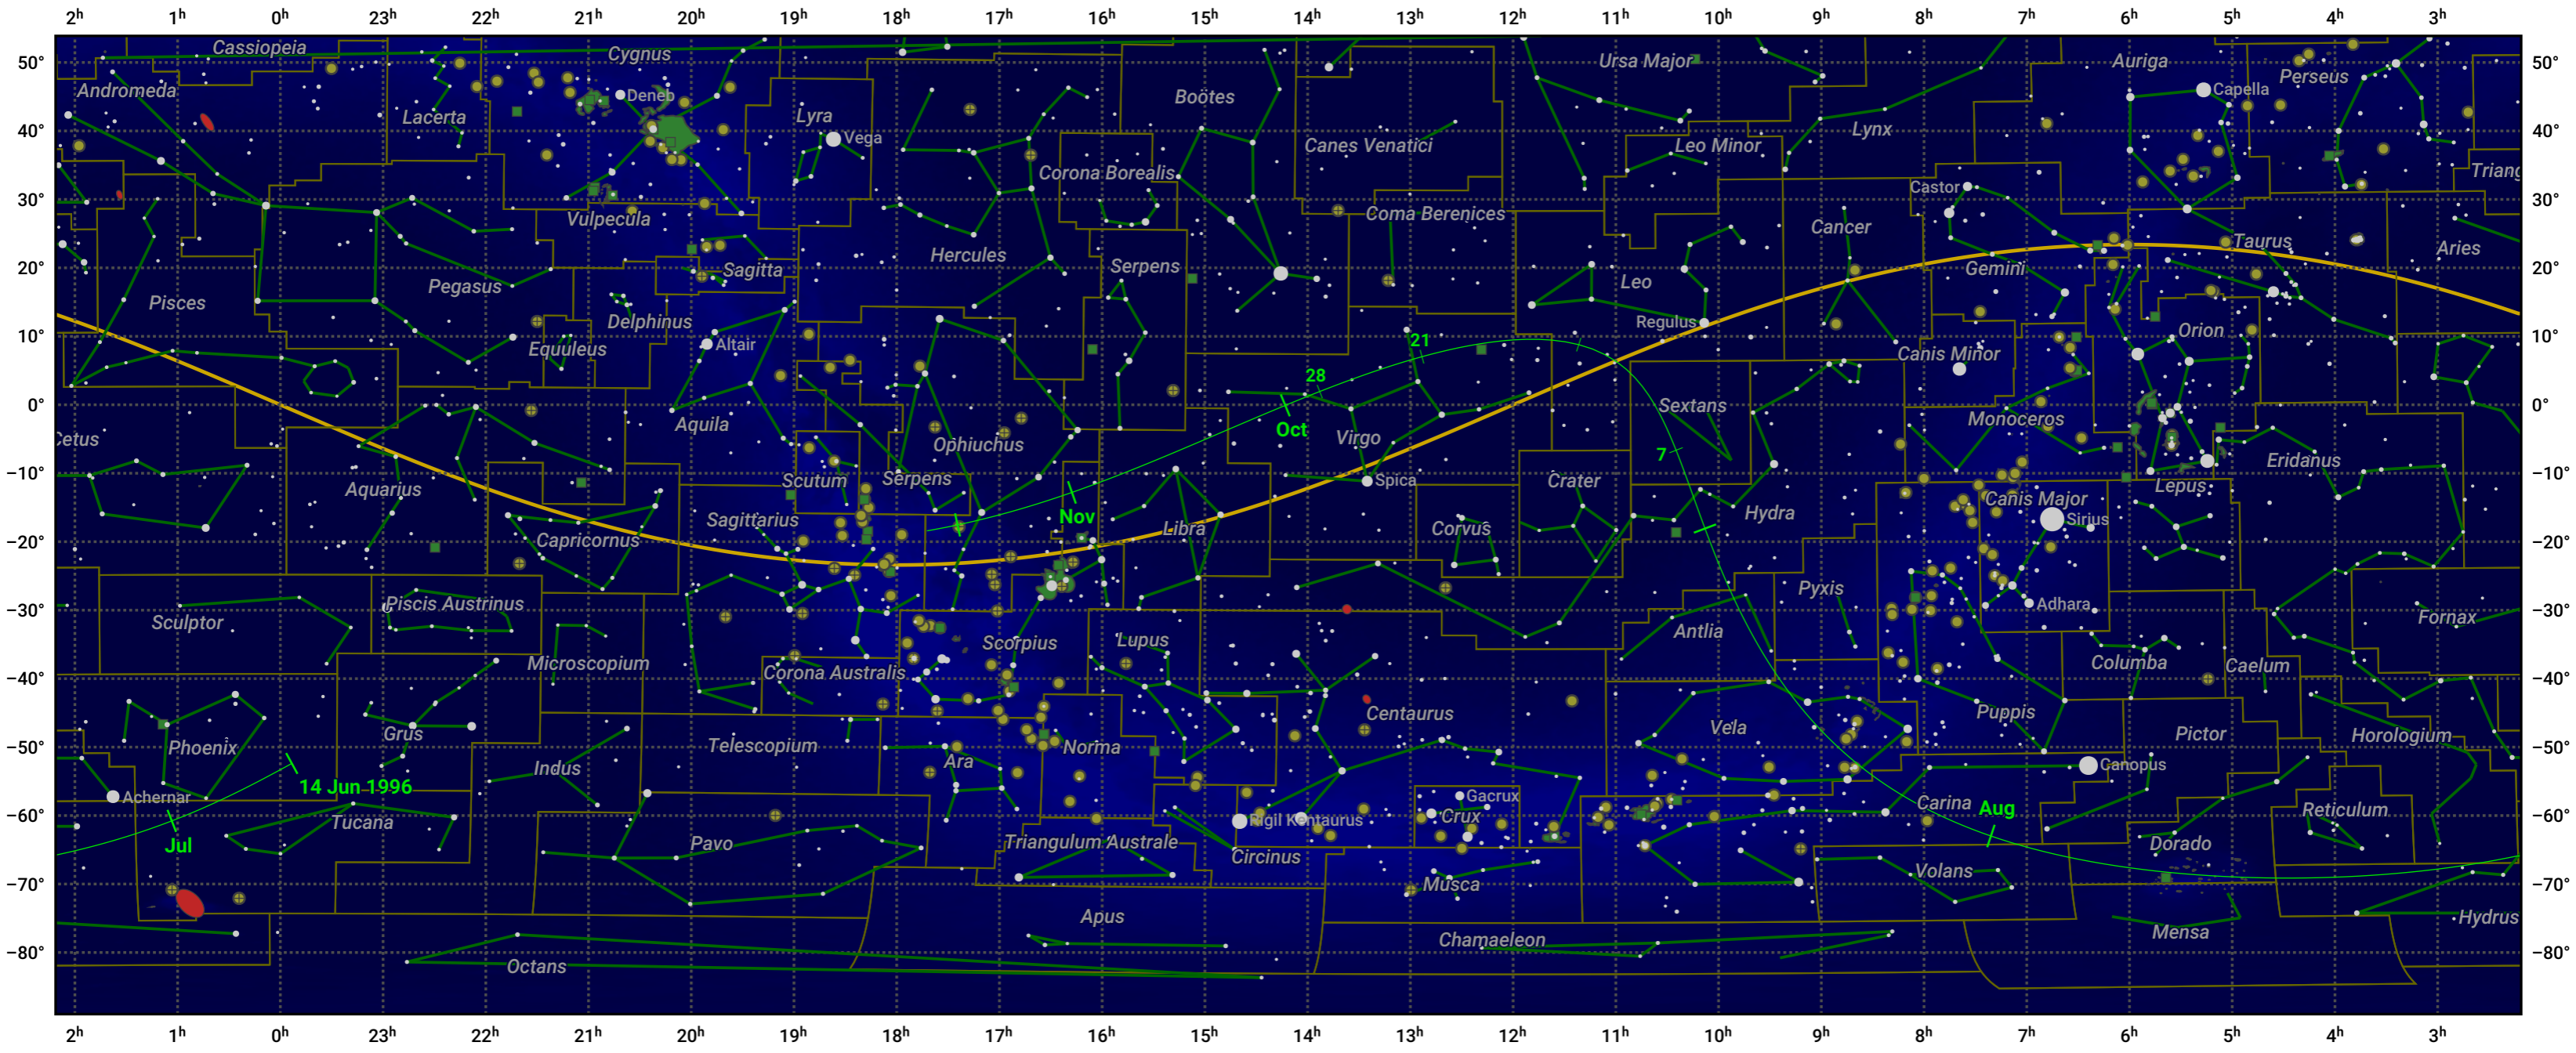

The path of 96P/Machholz starting on 14 Jun 1996

© Dominic Ford 2011–2024. Date markers placed at midnight UTC. Downloaded from <https://in-the-sky.org>

Magnitude scale: 5.0 4.0 3.0 2.0 1.0 0.0 -1.0 -2.0

Ecliptic Plane

Galaxy Bright nebula Open cluster Globular cluster

Date	Mag
1996 Jun 29	18.3
1996 Jul 1	18.1
1996 Jul 12	17.2
1996 Jul 24	16.1
1996 Aug 4	15.1
1996 Aug 14	14.1
1996 Aug 22	13.0
1996 Aug 28	11.9
1996 Sep 1	11.0
1996 Sep 2	10.7
1996 Sep 5	9.6
1996 Sep 8	8.0
1996 Sep 10	6.4
1996 Sep 12	4.7
1996 Sep 15	5.8
1996 Sep 16	6.8
1996 Sep 18	8.5
1996 Sep 20	9.7
1996 Sep 23	11.1
1996 Sep 26	12.2
1996 Sep 30	13.3
1996 Oct 5	14.5
1996 Oct 11	15.5
1996 Oct 18	16.6
1996 Oct 27	17.6
1996 Nov 1	18.1
1996 Nov 7	18.6
1996 Nov 22	19.8
1996 Dec 10	20.8