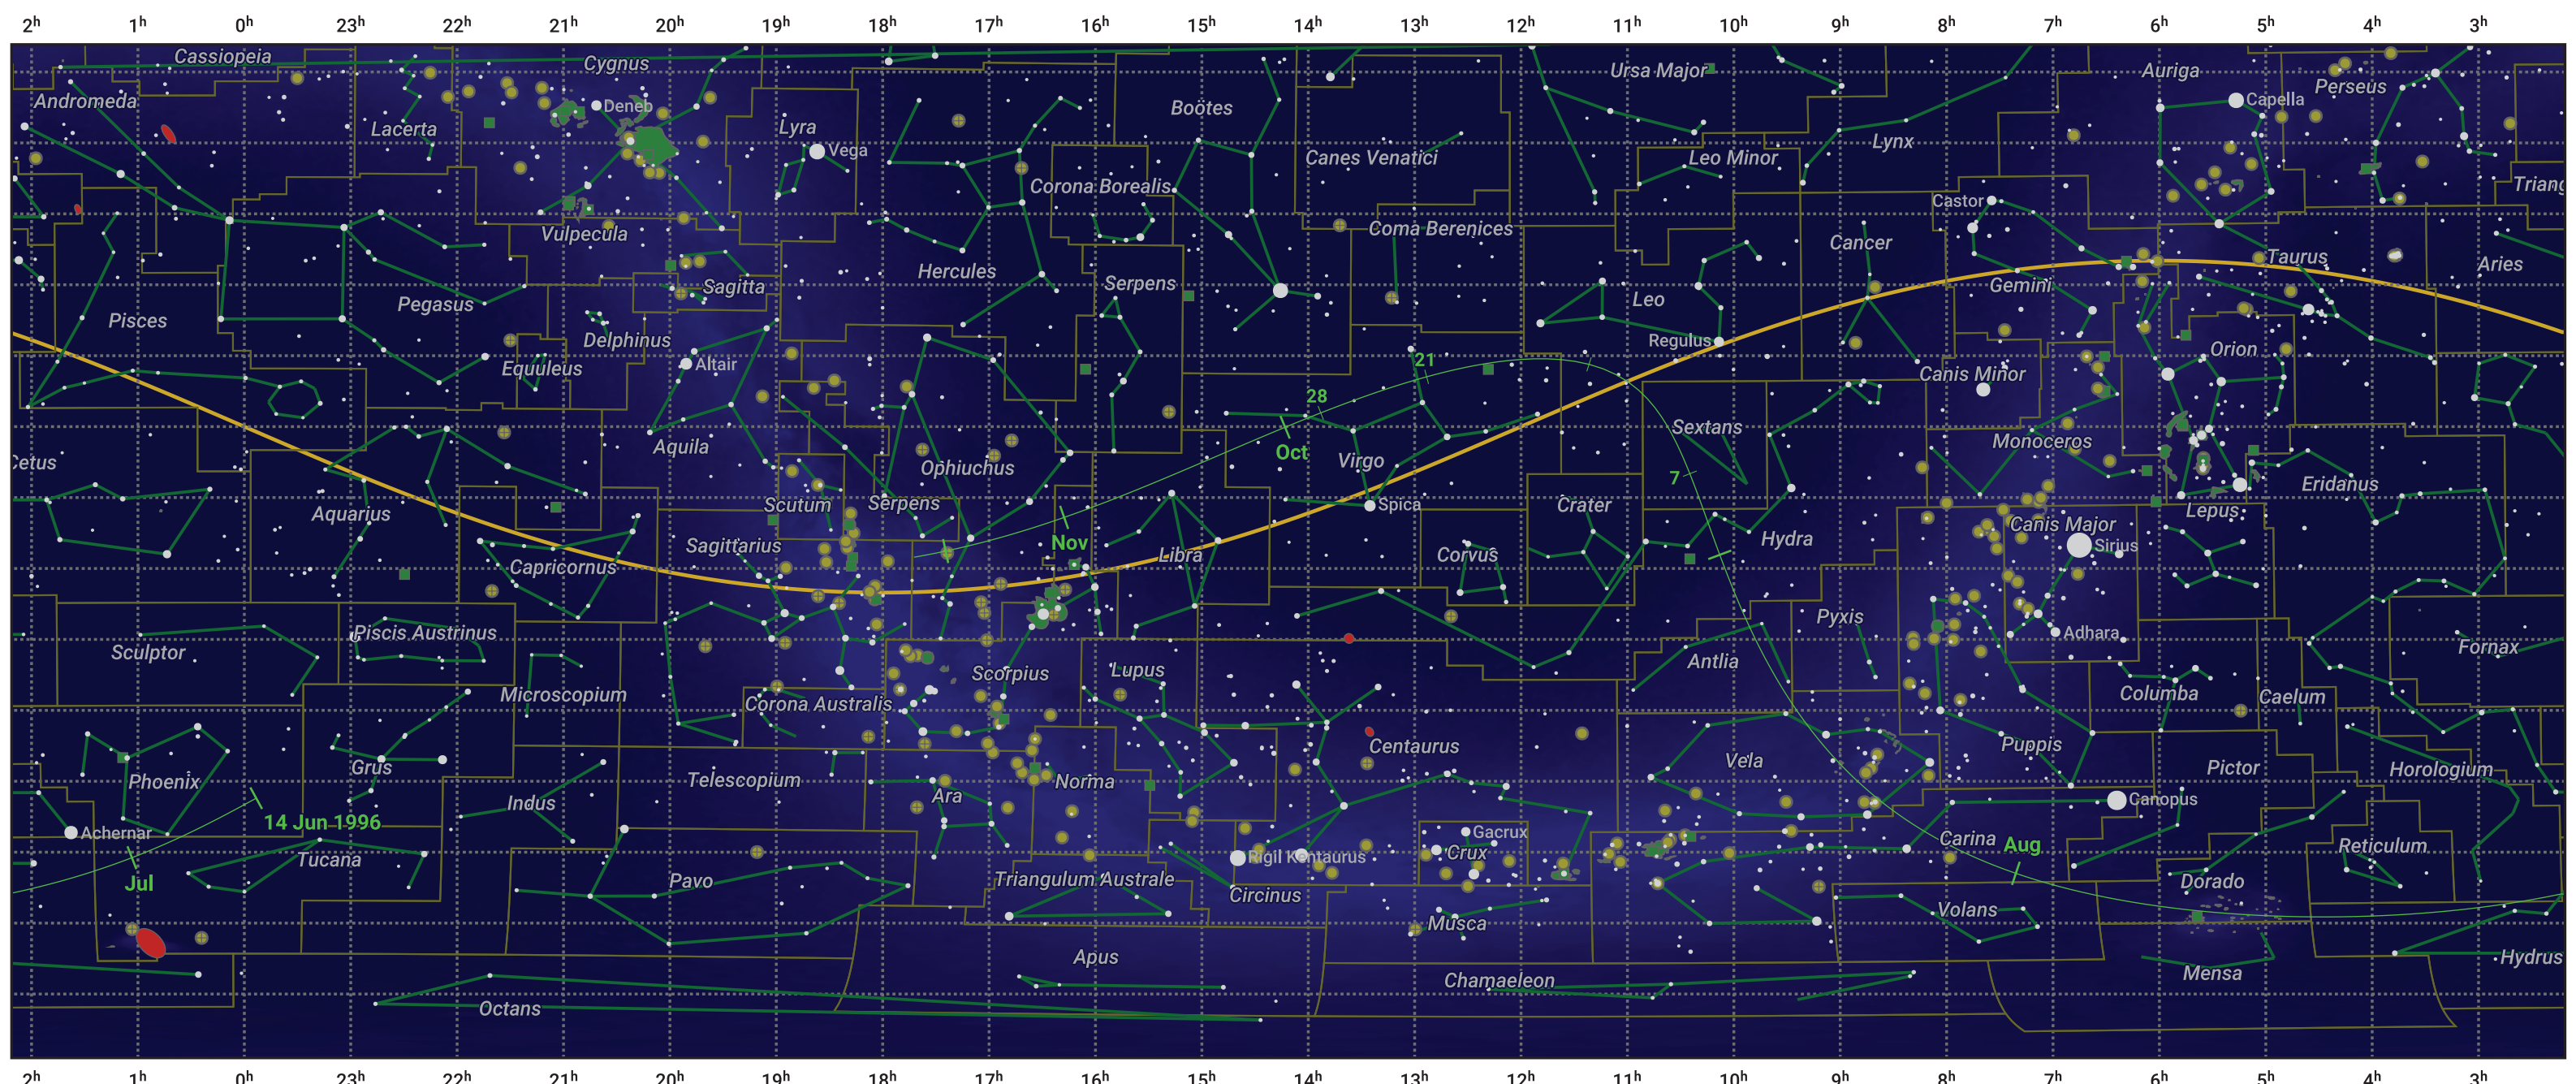

# The path of 96P/Machholz starting on 14 Jun 1996

© Dominic Ford 2011–2024. Date markers placed at midnight UTC. Downloaded from <https://in-the-sky.org>

Magnitude scale:  5.0  4.0  3.0  2.0  1.0  0.0  -1.0  -2.0

Ecliptic Plane

Galaxy  Bright nebula  Open cluster  Globular cluster

Date	Mag
1996 Jun 29	18.3
1996 Jul 1	18.1
1996 Jul 12	17.2
1996 Jul 24	16.1
1996 Aug 4	15.1
1996 Aug 14	14.1
1996 Aug 22	13.0
1996 Aug 28	11.9
1996 Sep 1	11.0
1996 Sep 2	10.7
1996 Sep 5	9.6
1996 Sep 8	8.0
1996 Sep 10	6.4
1996 Sep 12	4.7
1996 Sep 15	5.8
1996 Sep 16	6.8
1996 Sep 18	8.5
1996 Sep 20	9.7
1996 Sep 23	11.1
1996 Sep 26	12.2
1996 Sep 30	13.3
1996 Oct 5	14.5
1996 Oct 11	15.5
1996 Oct 18	16.6
1996 Oct 27	17.6
1996 Nov 1	18.1
1996 Nov 7	18.6
1996 Nov 22	19.8
1996 Dec 10	20.8