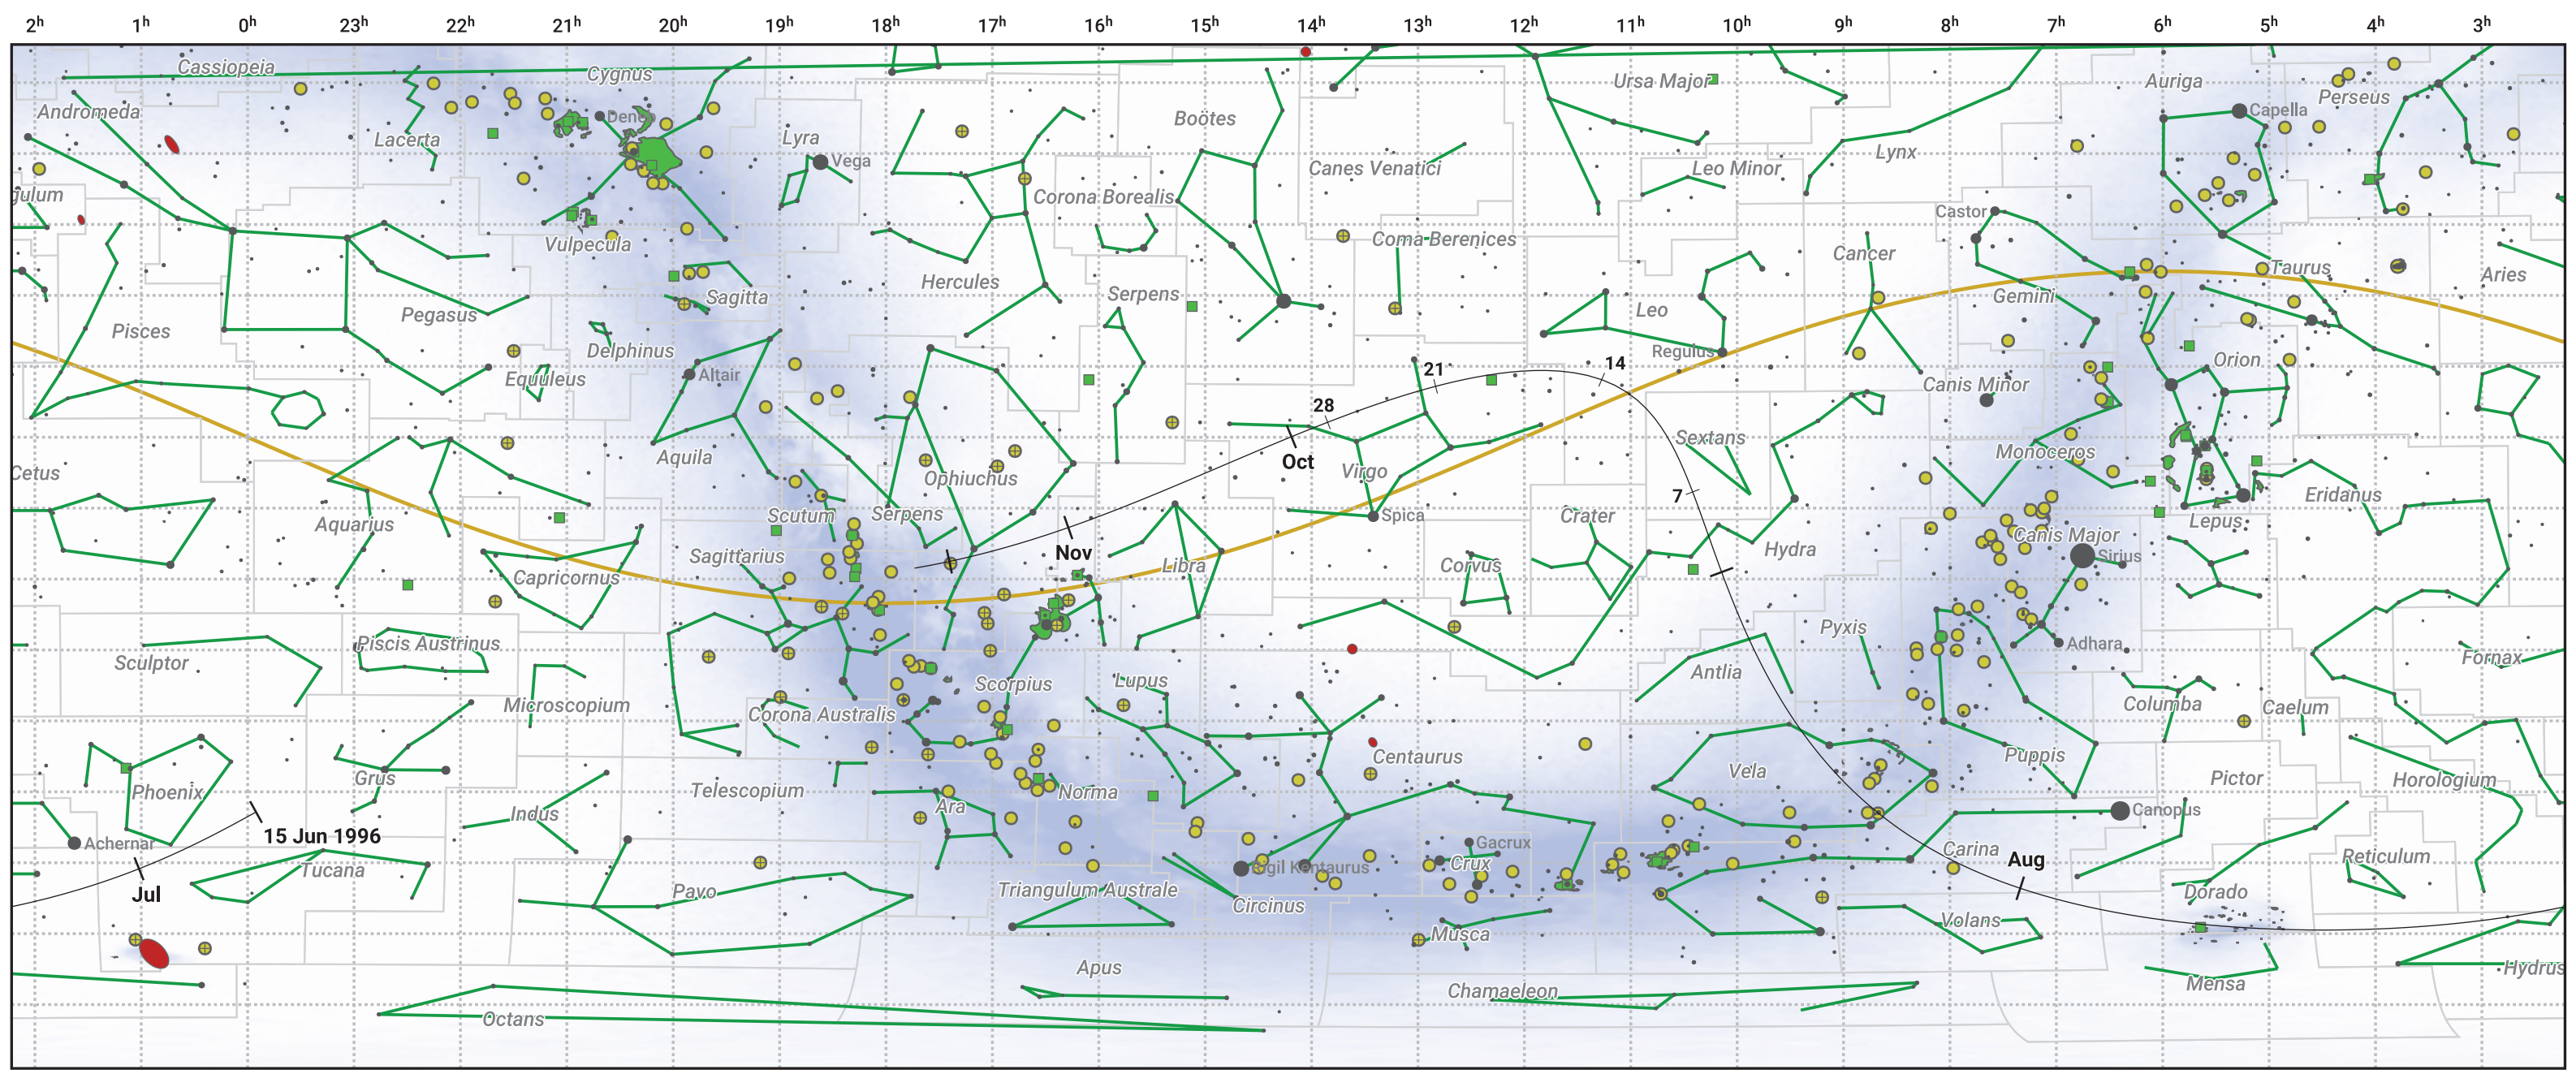

The path of 96P/Machholz starting on 15 Jun 1996

© Dominic Ford 2011–2024. Date markers placed at midnight UTC. Downloaded from <https://in-the-sky.org>

Magnitude scale: 5.0 4.0 3.0 2.0 1.0 0.0 -1.0 -2.0

Ecliptic Plane

Galaxy Bright nebula Open cluster + Globular cluster

Date	Mag
1996 Jun 30	18.2
1996 Jul 1	18.1
1996 Jul 13	17.1
1996 Jul 25	16.1
1996 Aug 5	15.1
1996 Aug 15	14.0
1996 Aug 23	12.9
1996 Aug 29	11.8
1996 Sep 1	11.1
1996 Sep 2	10.8
1996 Sep 5	9.7
1996 Sep 8	8.2
1996 Sep 10	6.8
1996 Sep 12	5.0
1996 Sep 16	6.4
1996 Sep 18	8.2
1996 Sep 20	9.5
1996 Sep 22	10.5
1996 Sep 25	11.7
1996 Sep 29	13.0
1996 Oct 4	14.2
1996 Oct 10	15.3
1996 Oct 17	16.4
1996 Oct 26	17.5
1996 Nov 1	18.1
1996 Nov 6	18.5
1996 Nov 20	19.6
1996 Dec 7	20.6