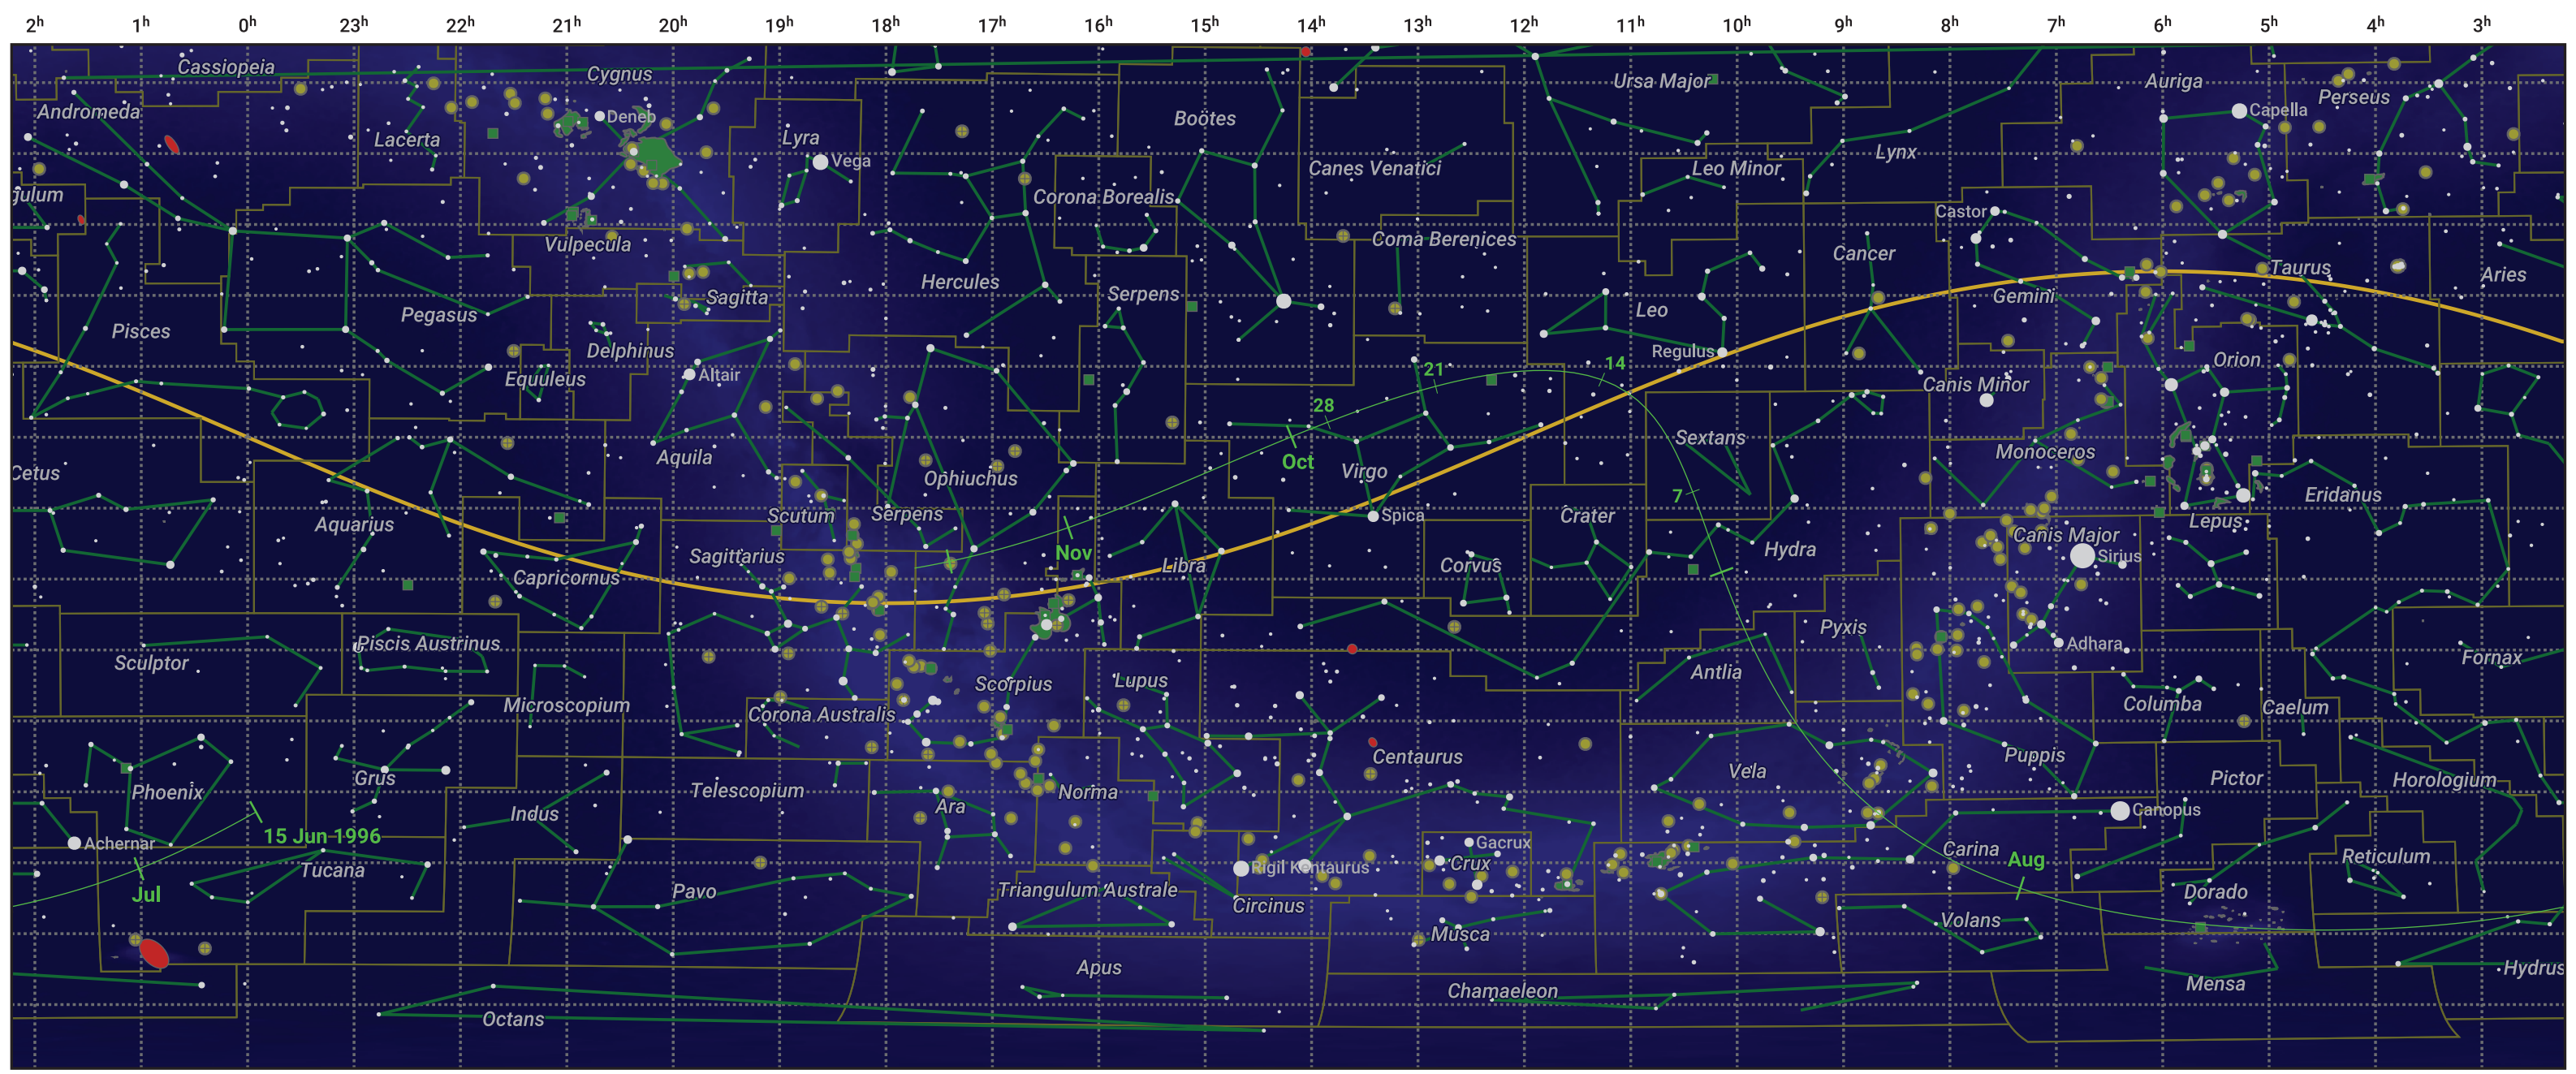

The path of 96P/Machholz starting on 15 Jun 1996

© Dominic Ford 2011–2024. Date markers placed at midnight UTC. Downloaded from <https://in-the-sky.org>

Magnitude scale: -5.0 -4.0 -3.0 -2.0 -1.0 -1.0 -2.0

— Ecliptic Plane

Galaxy
 Bright nebula
 Open cluster
 Globular cluster

Date	Mag
1996 Jun 30	18.2
1996 Jul 1	18.1
1996 Jul 13	17.1
1996 Jul 25	16.1
1996 Aug 5	15.1
1996 Aug 15	14.0
1996 Aug 23	12.9
1996 Aug 29	11.8
1996 Sep 1	11.1
1996 Sep 2	10.8
1996 Sep 5	9.7
1996 Sep 8	8.2
1996 Sep 10	6.8
1996 Sep 12	5.0
1996 Sep 16	6.4
1996 Sep 18	8.2
1996 Sep 20	9.5
1996 Sep 22	10.5
1996 Sep 25	11.7
1996 Sep 29	13.0
1996 Oct 4	14.2
1996 Oct 10	15.3
1996 Oct 17	16.4
1996 Oct 26	17.5
1996 Nov 1	18.1
1996 Nov 6	18.5
1996 Nov 20	19.6
1996 Dec 7	20.6