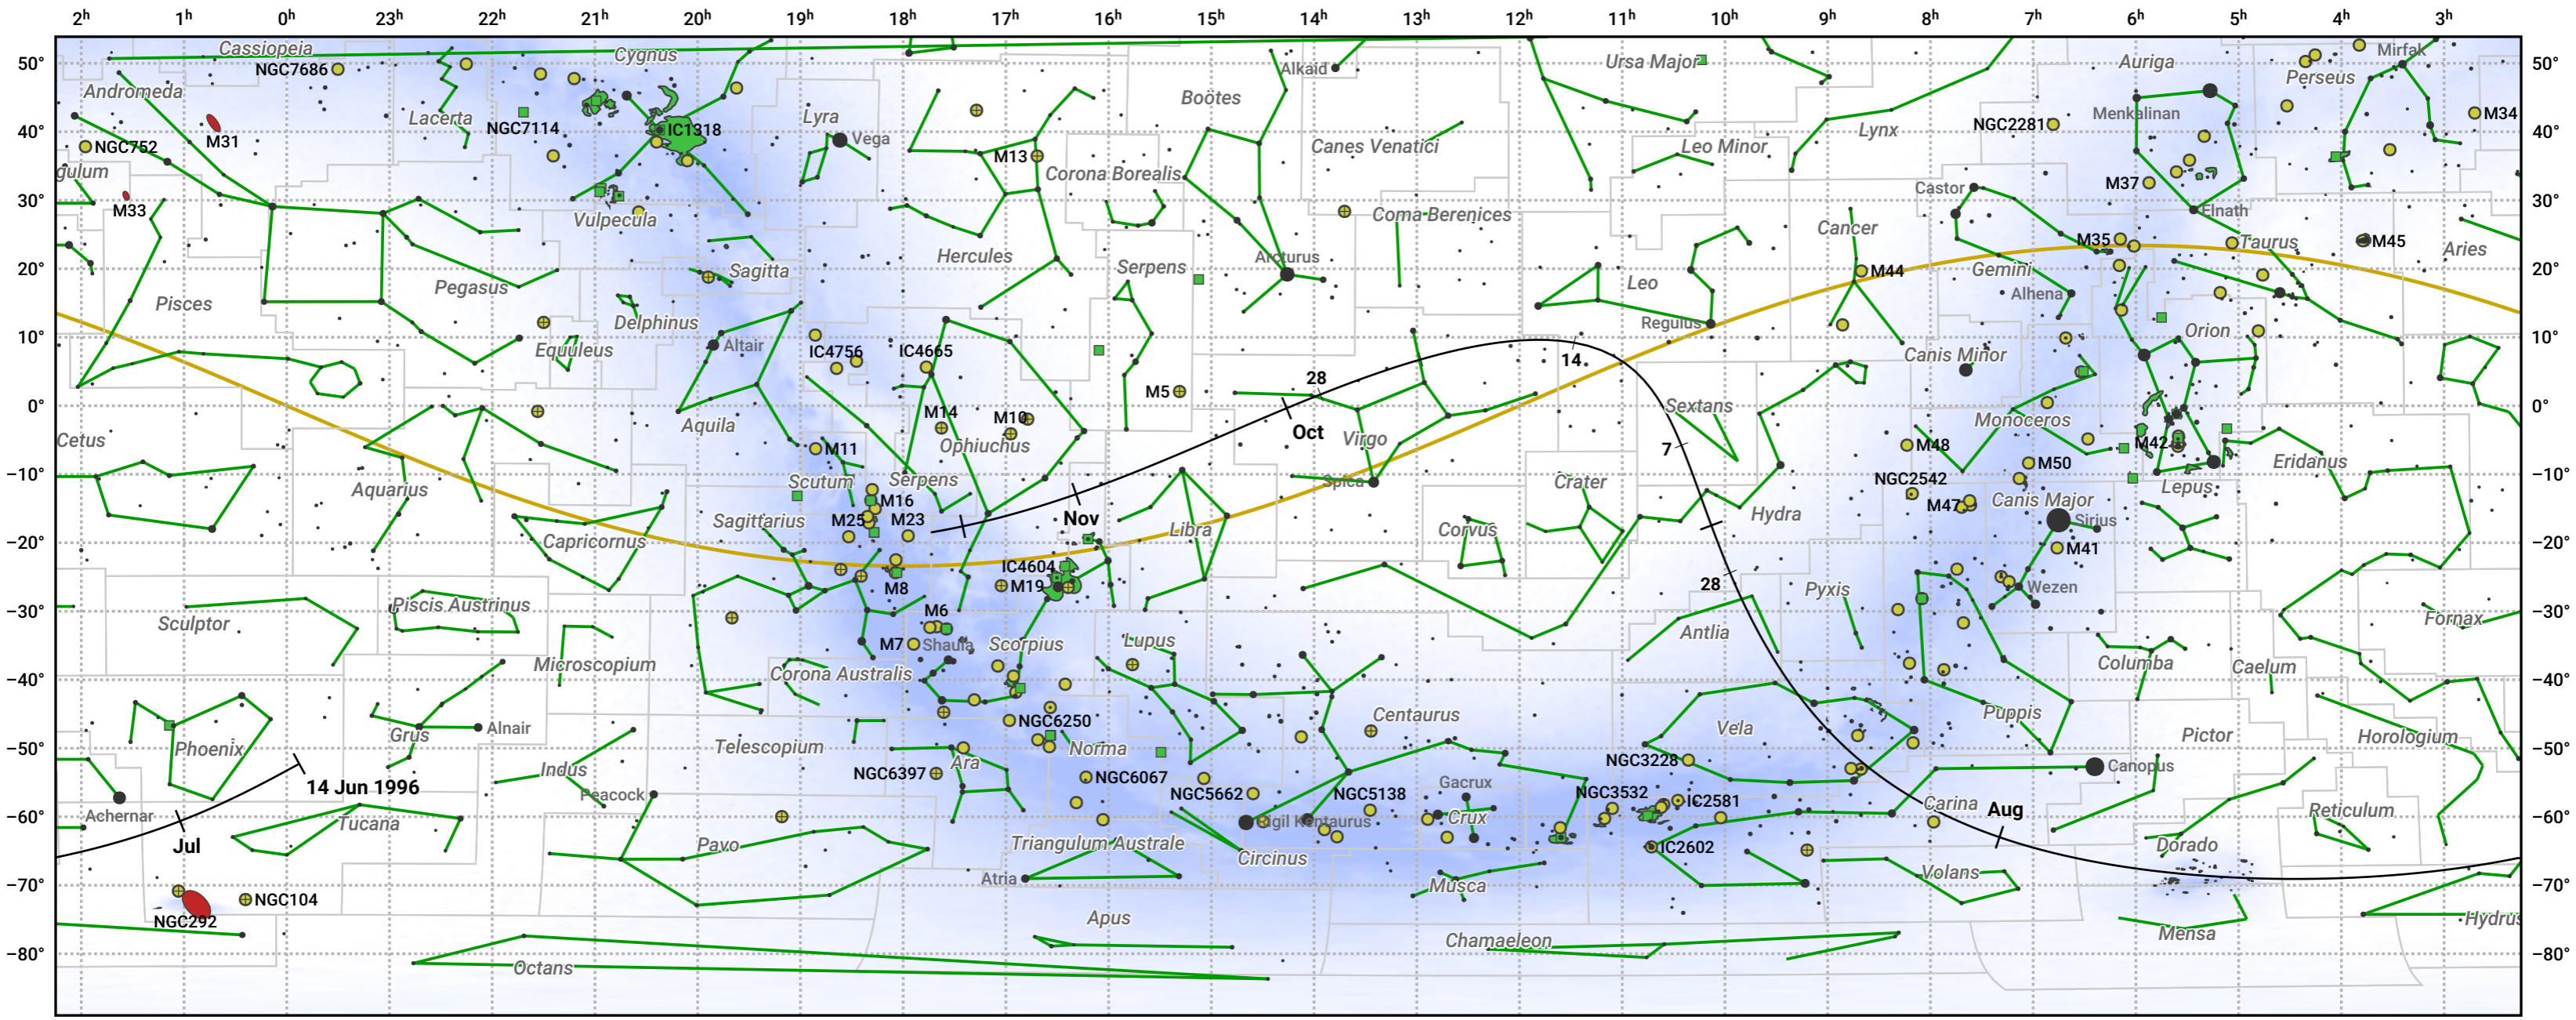

# The path of 96P/Machholz starting on 14 Jun 1996

© Dominic Ford 2011–2024. Date markers placed at midnight UTC. Downloaded from <https://in-the-sky.org>

Magnitude scale: -5.0 -4.0 -3.0 -2.0 -1.0 0.0 -1.0 -2.0

— Ecliptic Plane

Galaxy Bright nebula Open cluster Globular cluster

Date	Mag
1996 Jun 29	18.3
1996 Jul 1	18.1
1996 Jul 12	17.2
1996 Jul 24	16.1
1996 Aug 4	15.1
1996 Aug 14	14.1
1996 Aug 22	13.0
1996 Aug 28	11.9
1996 Sep 1	10.9
1996 Sep 4	9.8
1996 Sep 7	8.3
1996 Sep 9	6.9
1996 Sep 11	4.9
1996 Sep 15	6.1
1996 Sep 16	7.1
1996 Sep 18	8.8
1996 Sep 20	10.0
1996 Sep 23	11.3
1996 Sep 26	12.4
1996 Sep 30	13.5
1996 Oct 5	14.6
1996 Oct 11	15.6
1996 Oct 18	16.6
1996 Oct 27	17.7
1996 Nov 1	18.2
1996 Nov 7	18.7
1996 Nov 22	19.8
1996 Dec 10	20.8