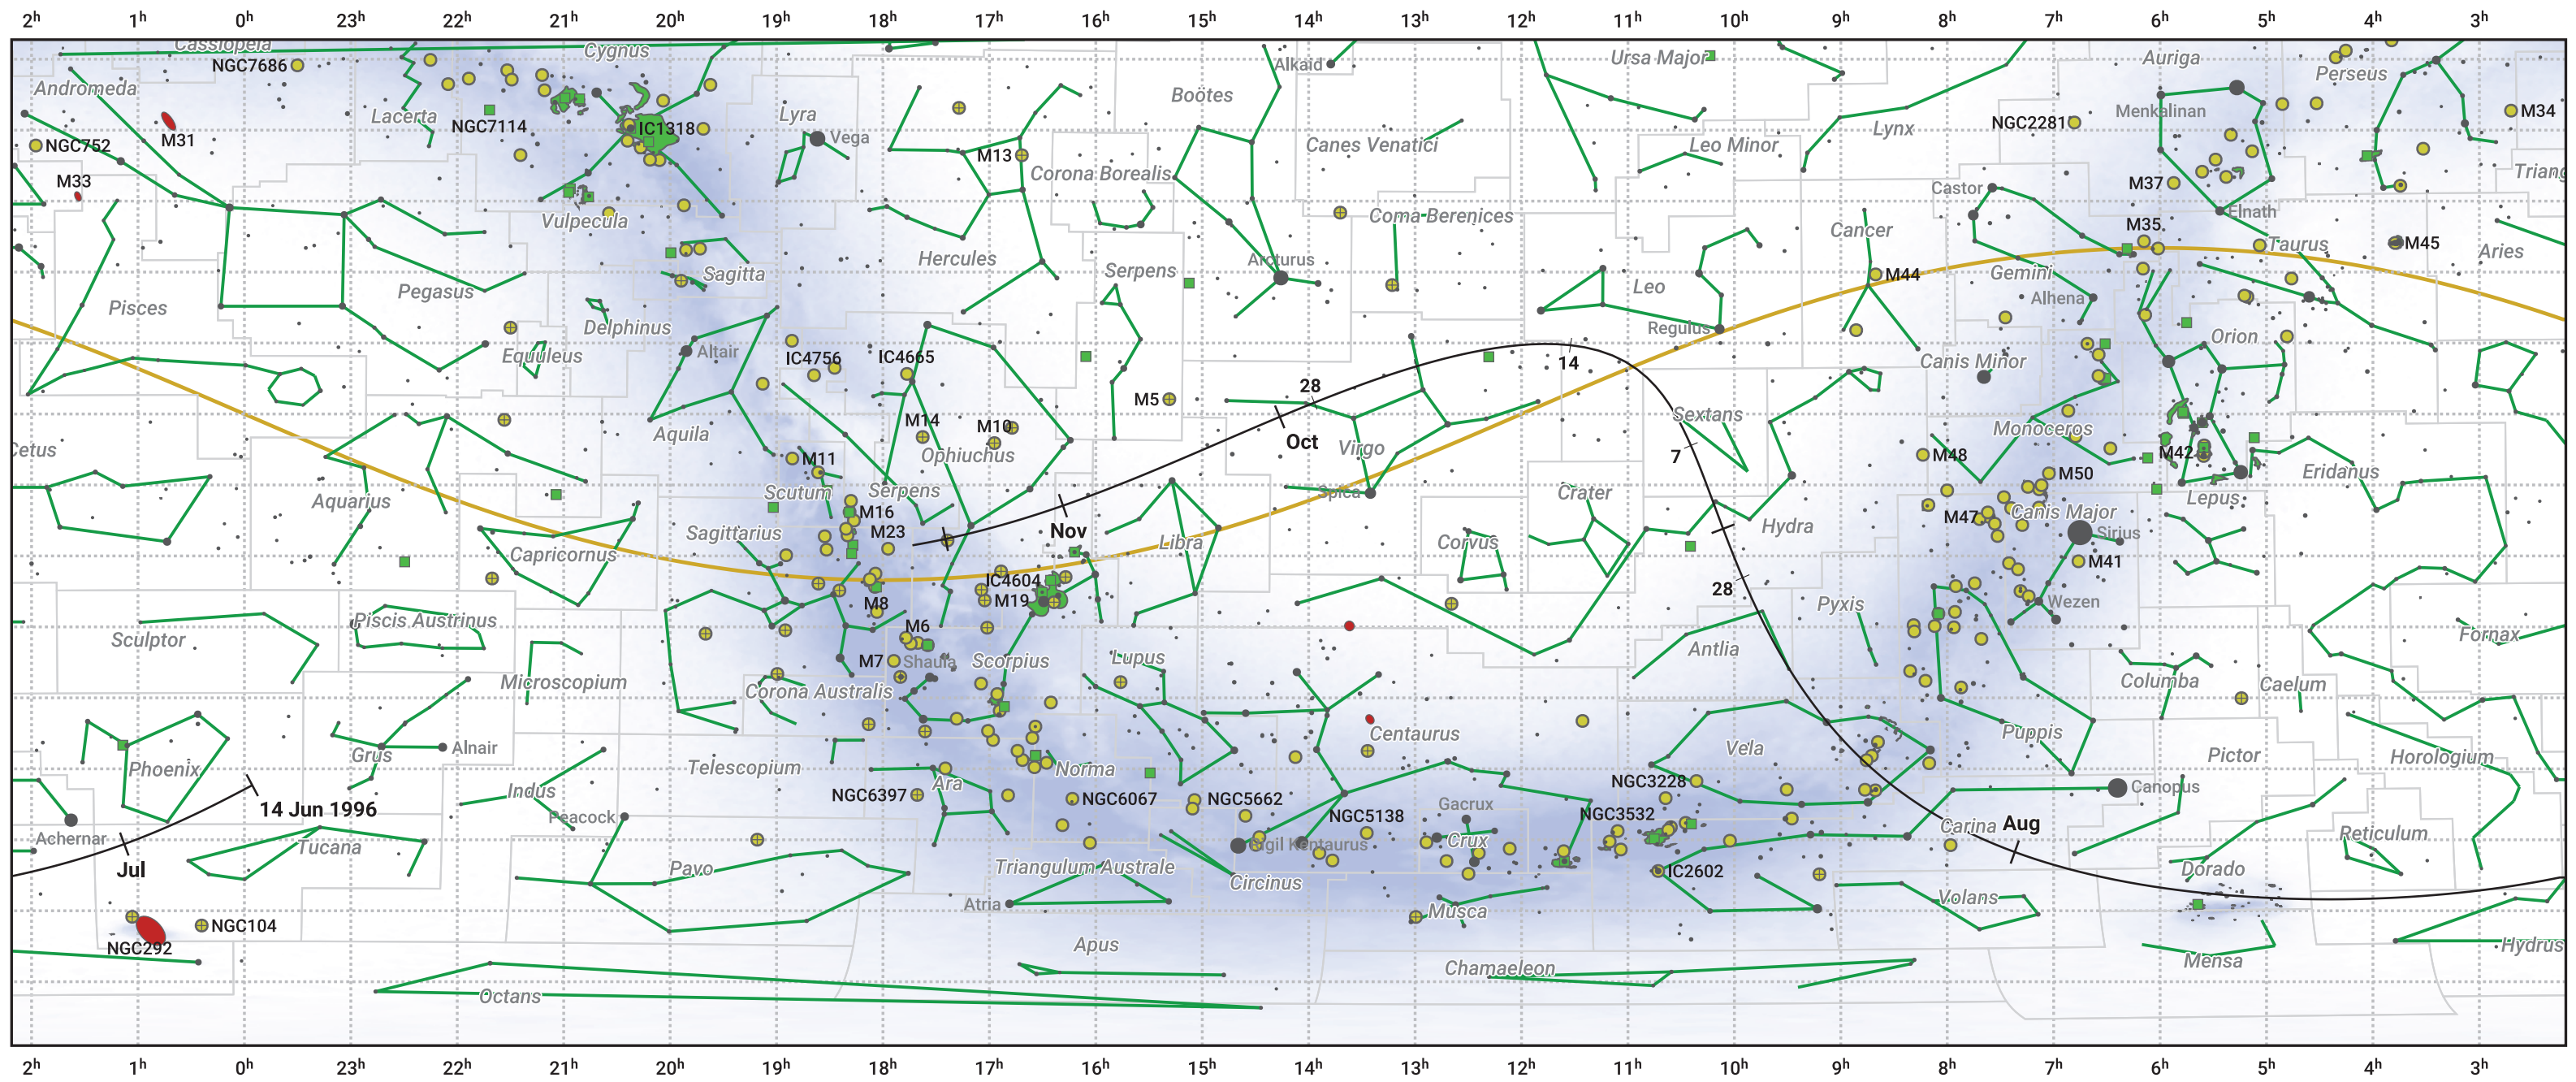

The path of 96P/Machholz starting on 14 Jun 1996

© Dominic Ford 2011–2024. Date markers placed at midnight UTC. Downloaded from <https://in-the-sky.org>

Magnitude scale: 5.0 4.0 3.0 2.0 1.0 0.0 -1.0 -2.0

— Ecliptic Plane

Galaxy
 Bright nebula
 Open cluster
 Globular cluster

Date	Mag
1996 Jun 29	18.2
1996 Jul 1	18.0
1996 Jul 12	17.1
1996 Jul 24	16.1
1996 Aug 4	15.0
1996 Aug 14	14.0
1996 Aug 22	12.9
1996 Aug 28	11.8
1996 Sep 1	10.7
1996 Sep 4	9.6
1996 Sep 7	8.1
1996 Sep 9	6.5
1996 Sep 11	4.8
1996 Sep 15	6.7
1996 Sep 17	8.4
1996 Sep 19	9.6
1996 Sep 22	11.1
1996 Sep 25	12.2
1996 Sep 29	13.3
1996 Oct 4	14.4
1996 Oct 10	15.5
1996 Oct 17	16.5
1996 Oct 26	17.6
1996 Nov 1	18.2
1996 Nov 6	18.6
1996 Nov 20	19.7
1996 Dec 8	20.7