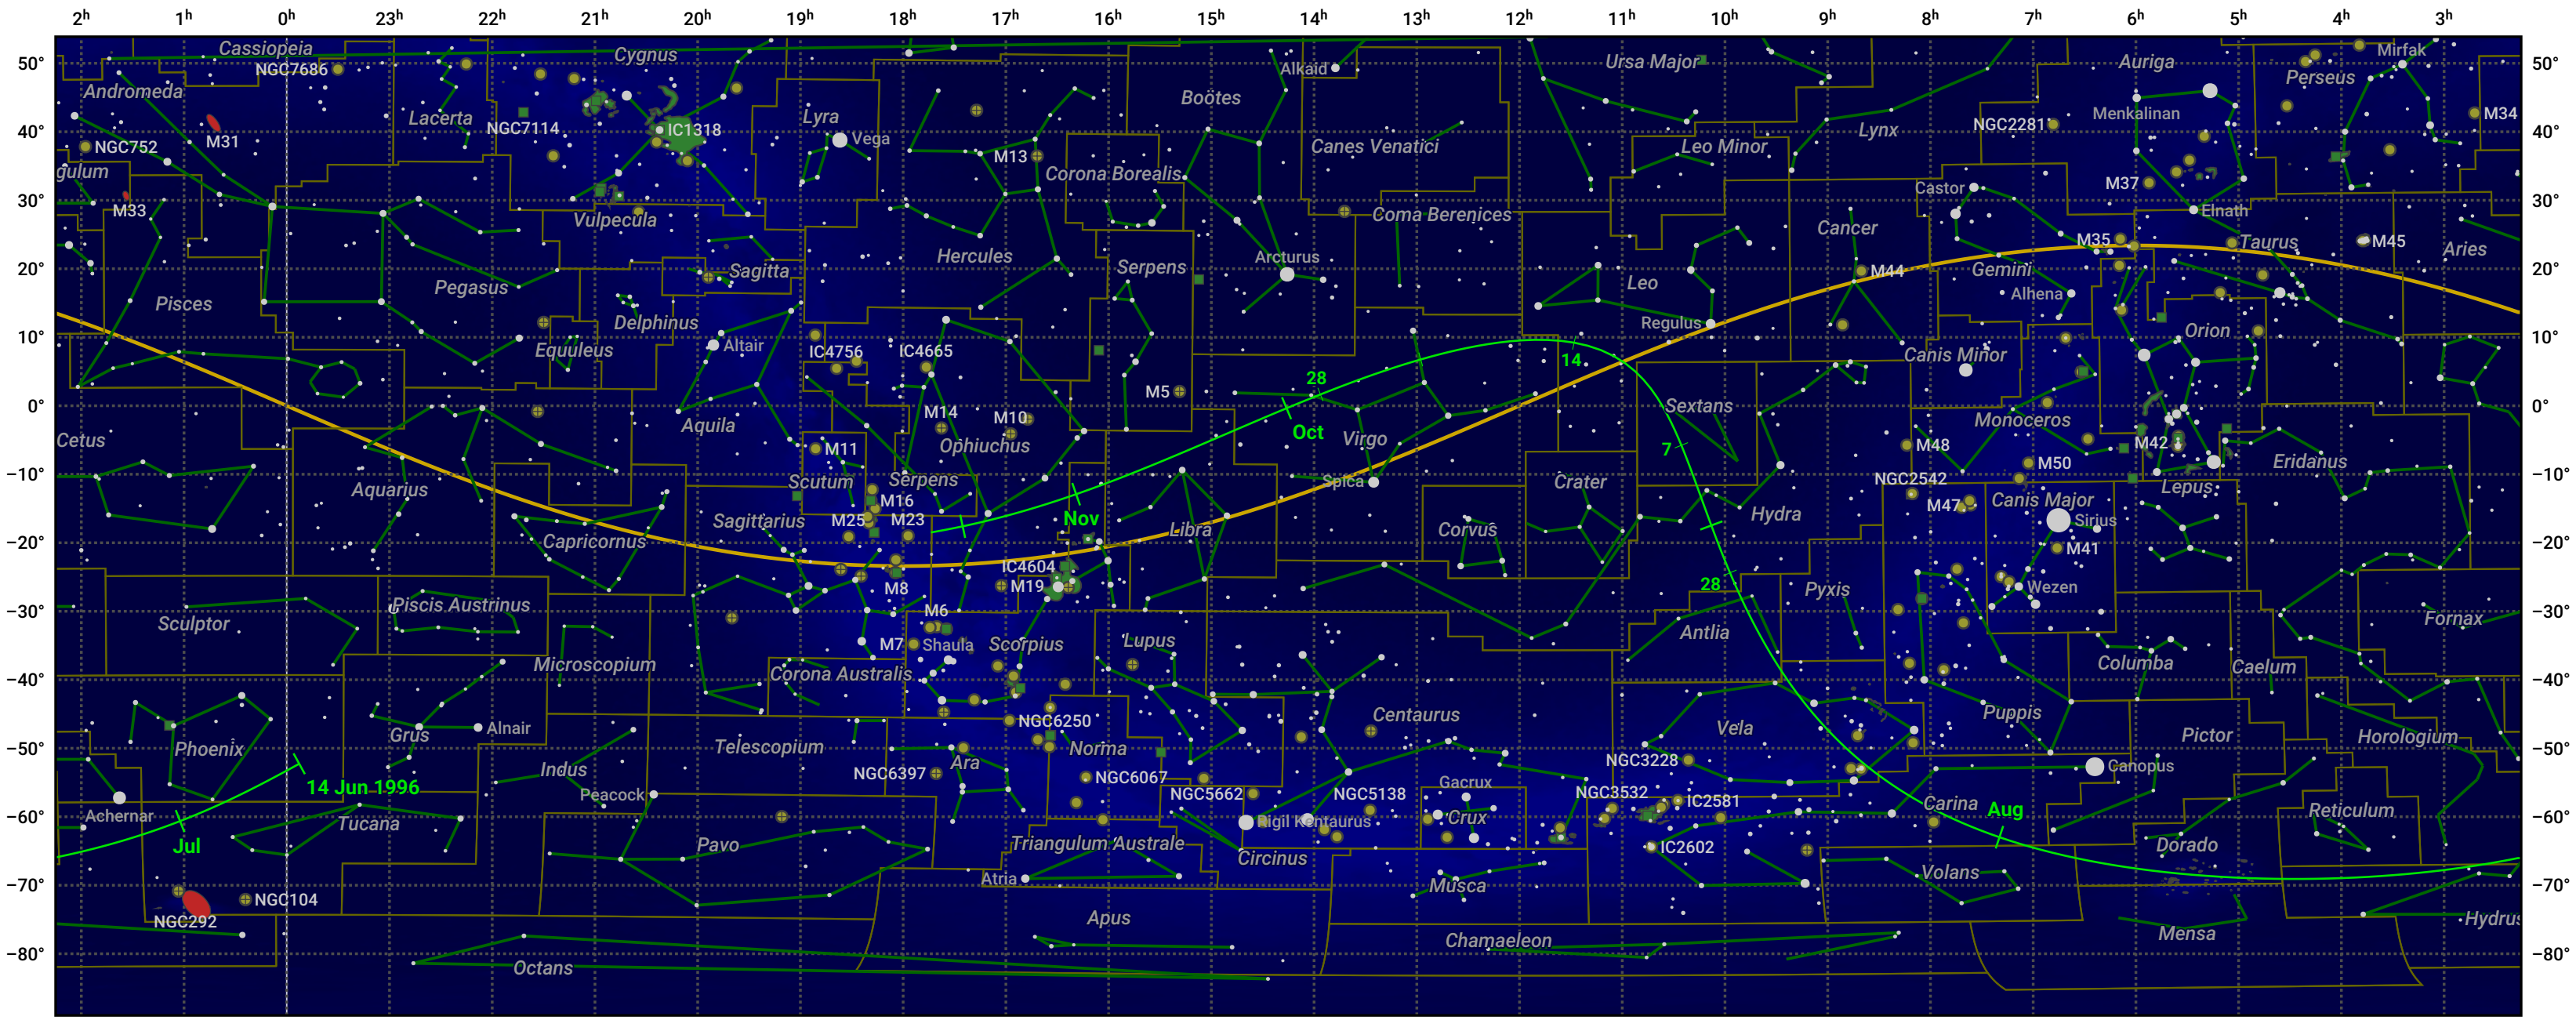

The path of 96P/Machholz starting on 14 Jun 1996

© Dominic Ford 2011–2024. Date markers placed at midnight UTC. Downloaded from <https://in-the-sky.org>

Magnitude scale: -5.0 -4.0 -3.0 -2.0 -1.0 -2.0

Ecliptic Plane

Galaxy Bright nebula Open cluster Globular cluster

Date	Mag
1996 Jun 29	18.3
1996 Jul 1	18.1
1996 Jul 12	17.2
1996 Jul 24	16.1
1996 Aug 4	15.1
1996 Aug 14	14.1
1996 Aug 22	13.0
1996 Aug 28	11.9
1996 Sep 1	10.9
1996 Sep 4	9.8
1996 Sep 7	8.3
1996 Sep 9	6.9
1996 Sep 11	4.9
1996 Sep 15	6.1
1996 Sep 16	7.1
1996 Sep 18	8.8
1996 Sep 20	10.0
1996 Sep 23	11.3
1996 Sep 26	12.4
1996 Sep 30	13.5
1996 Oct 5	14.6
1996 Oct 11	15.6
1996 Oct 18	16.6
1996 Oct 27	17.7
1996 Nov 1	18.2
1996 Nov 7	18.7
1996 Nov 22	19.8
1996 Dec 10	20.8