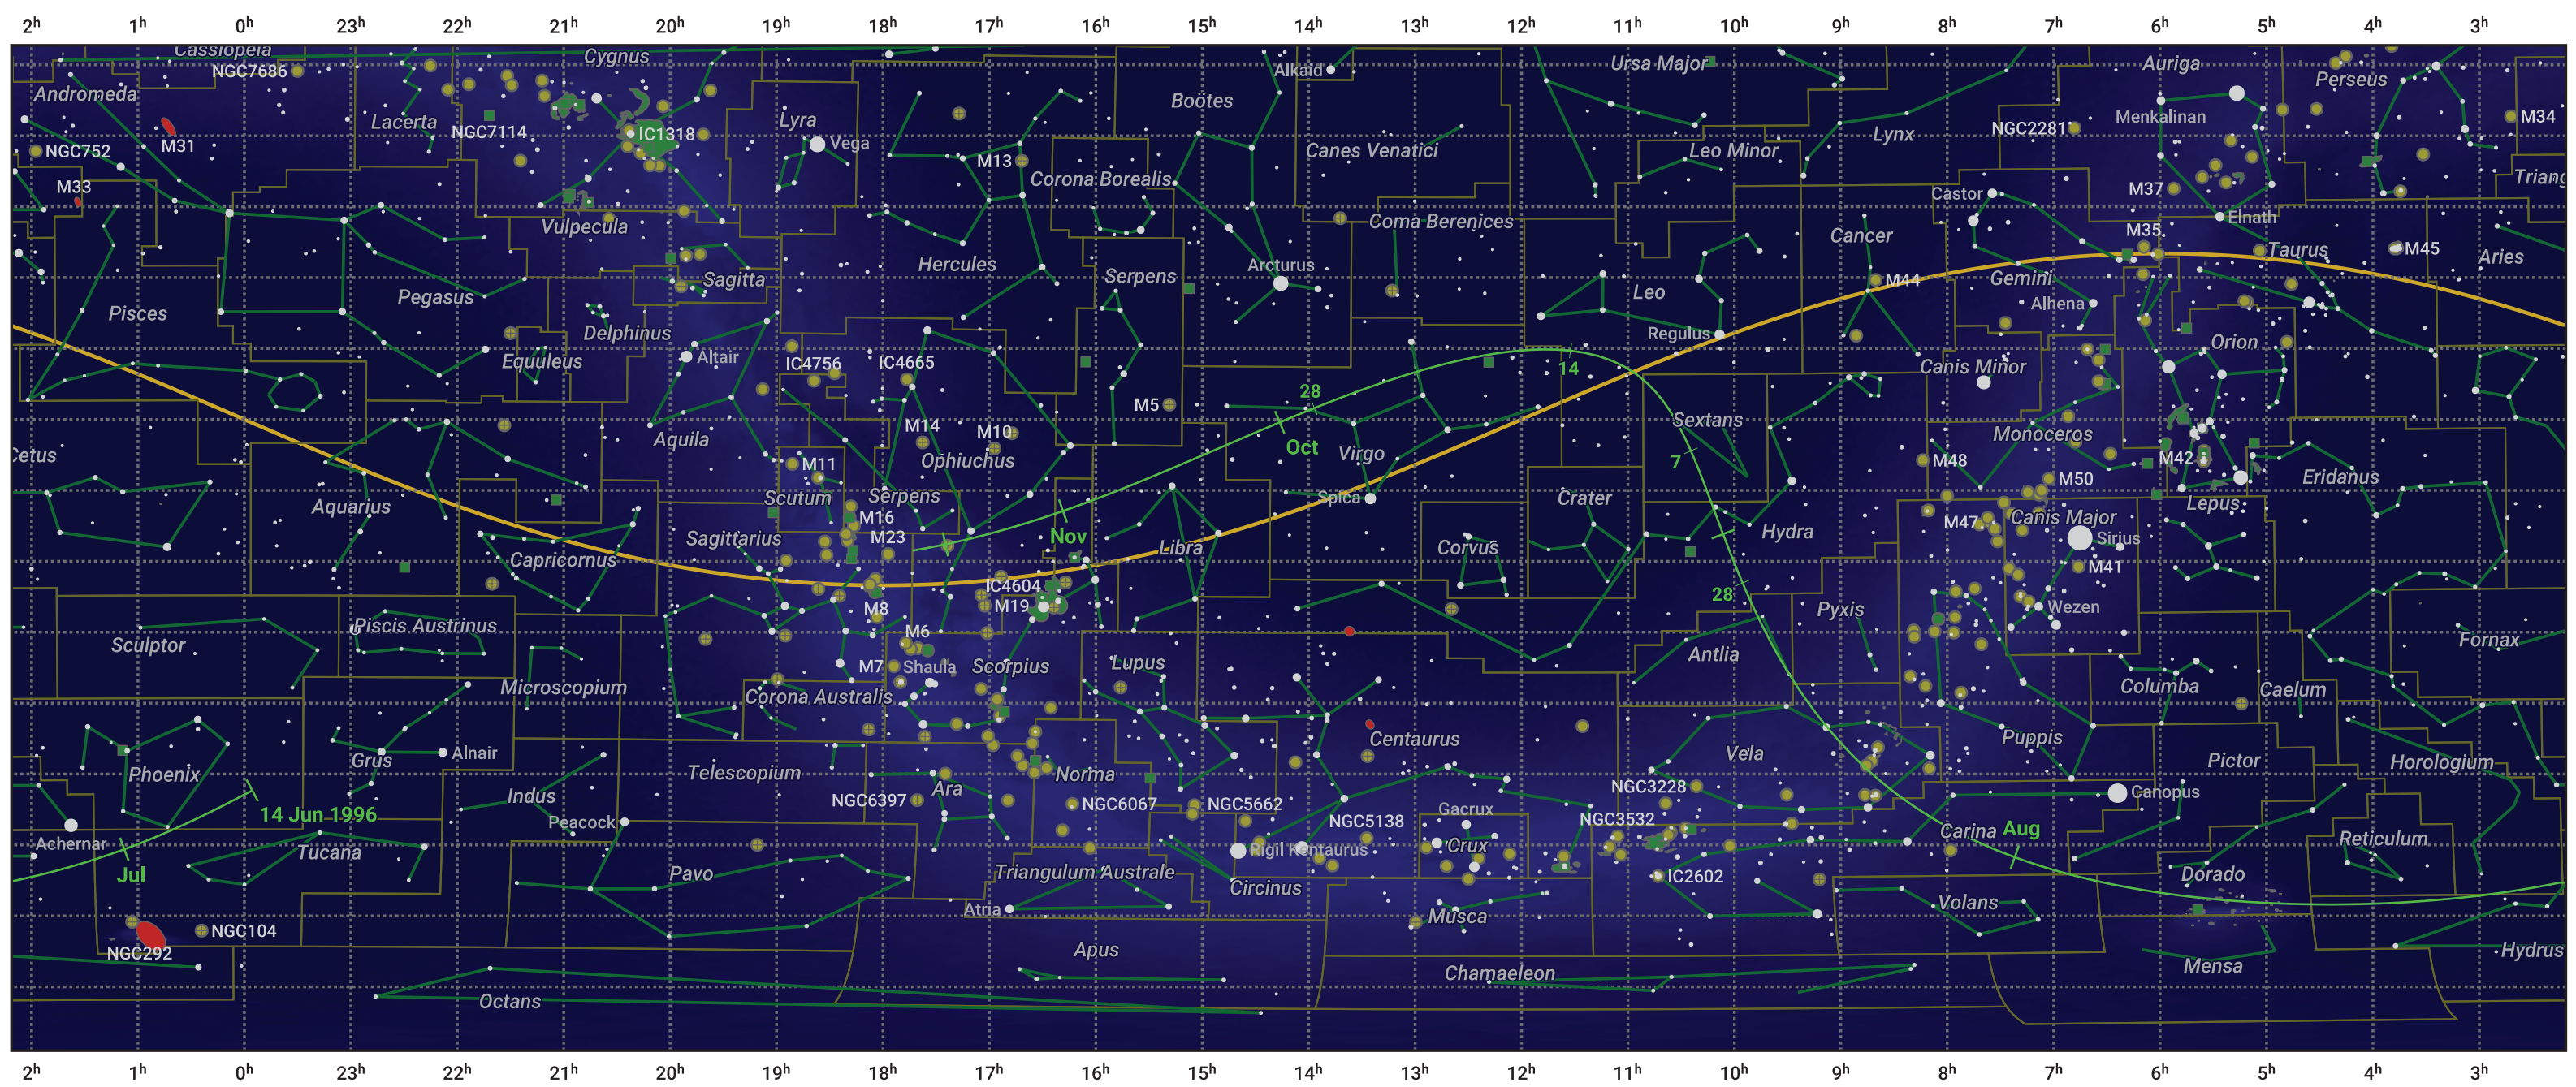

# The path of 96P/Machholz starting on 14 Jun 1996

© Dominic Ford 2011–2024. Date markers placed at midnight UTC. Downloaded from <https://in-the-sky.org>

Magnitude scale:  -5.0  -4.0  -3.0  -2.0  -1.0  0.0  -1.0  -2.0

— Ecliptic Plane

Galaxy  
  Bright nebula  
  Open cluster  
  Globular cluster

Date	Mag
1996 Jun 29	18.2
1996 Jul 1	18.0
1996 Jul 12	17.1
1996 Jul 24	16.1
1996 Aug 4	15.0
1996 Aug 14	14.0
1996 Aug 22	12.9
1996 Aug 28	11.8
1996 Sep 1	10.7
1996 Sep 4	9.6
1996 Sep 7	8.1
1996 Sep 9	6.5
1996 Sep 11	4.8
1996 Sep 15	6.7
1996 Sep 17	8.4
1996 Sep 19	9.6
1996 Sep 22	11.1
1996 Sep 25	12.2
1996 Sep 29	13.3
1996 Oct 4	14.4
1996 Oct 10	15.5
1996 Oct 17	16.5
1996 Oct 26	17.6
1996 Nov 1	18.2
1996 Nov 6	18.6
1996 Nov 20	19.7
1996 Dec 8	20.7