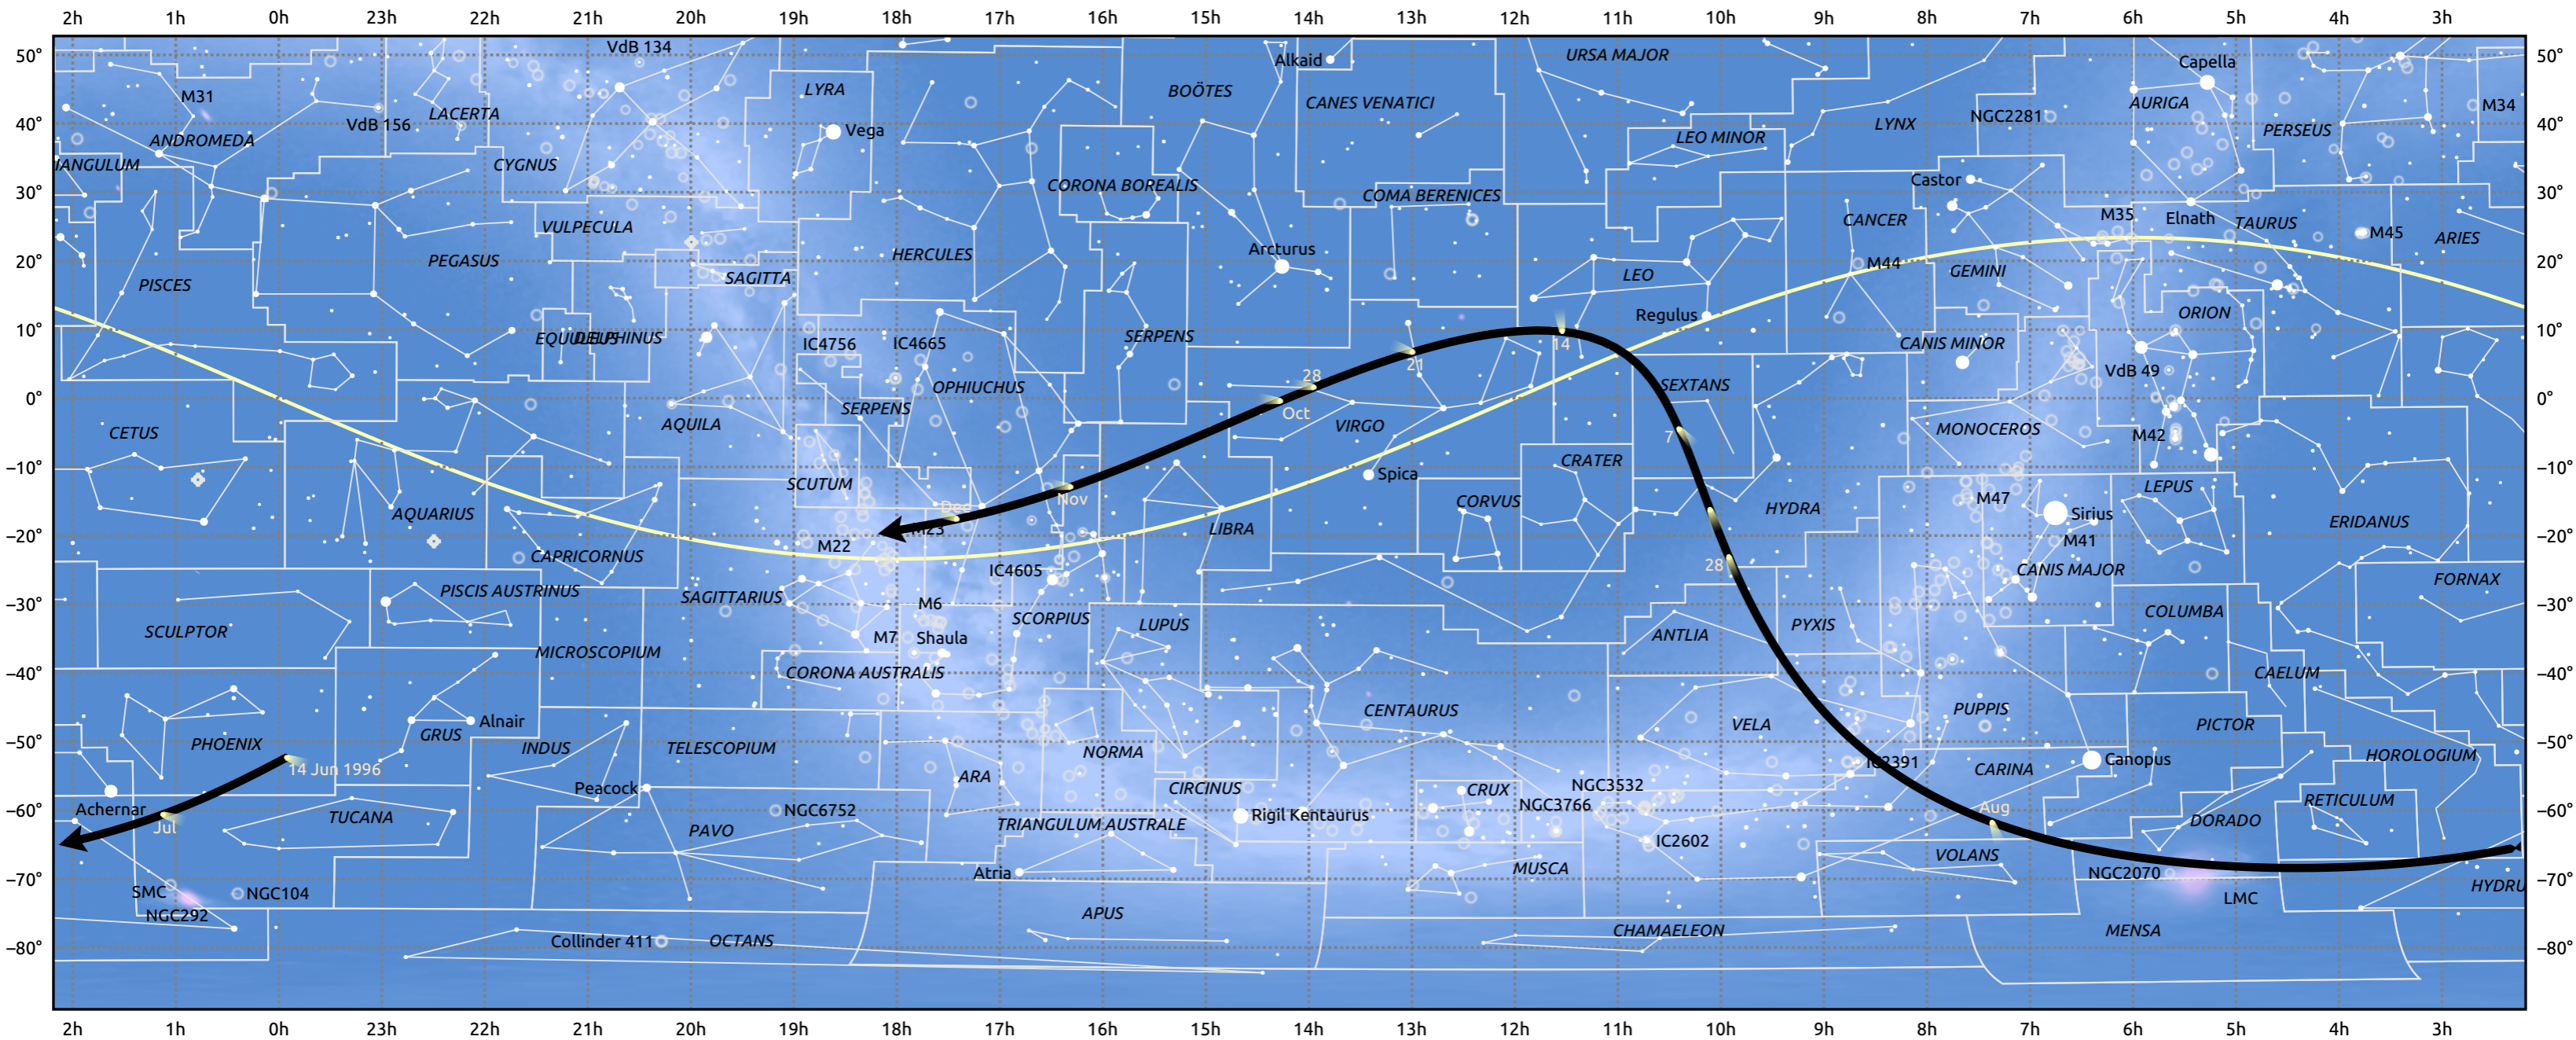

# The path of 96P/Machholz starting on 14 Jun 1996

© Dominic Ford 2011–2025. Date markers placed at midnight UTC. Downloaded from <https://in-the-sky.org>

Magnitude scale:  $\cdot$  5.0  $\cdot$  4.0  $\cdot$  3.0  $\cdot$  2.0  $\bullet$  1.0  $\bullet$  0.0  $\bullet$  -1.0  $\bullet$  -2.0

— Ecliptic Plane

Galaxy    Bright nebula    Open cluster    Globular cluster    Planetary nebula

Date	Mag
1996 Jun 29	18.2
1996 Jul 1	18.0
1996 Jul 12	17.1
1996 Jul 24	16.1
1996 Aug 4	15.0
1996 Aug 14	14.0
1996 Aug 22	12.9
1996 Aug 28	11.8
1996 Sep 1	10.7
1996 Sep 4	9.6
1996 Sep 7	8.0
1996 Sep 9	6.5
1996 Sep 11	4.8
1996 Sep 15	6.7
1996 Sep 17	8.4
1996 Sep 19	9.6
1996 Sep 22	11.1
1996 Sep 25	12.2
1996 Sep 29	13.3
1996 Oct 4	14.4
1996 Oct 10	15.5
1996 Oct 17	16.5
1996 Oct 26	17.6
1996 Nov 1	18.2
1996 Nov 6	18.6
1996 Nov 20	19.7
1996 Dec 8	20.7