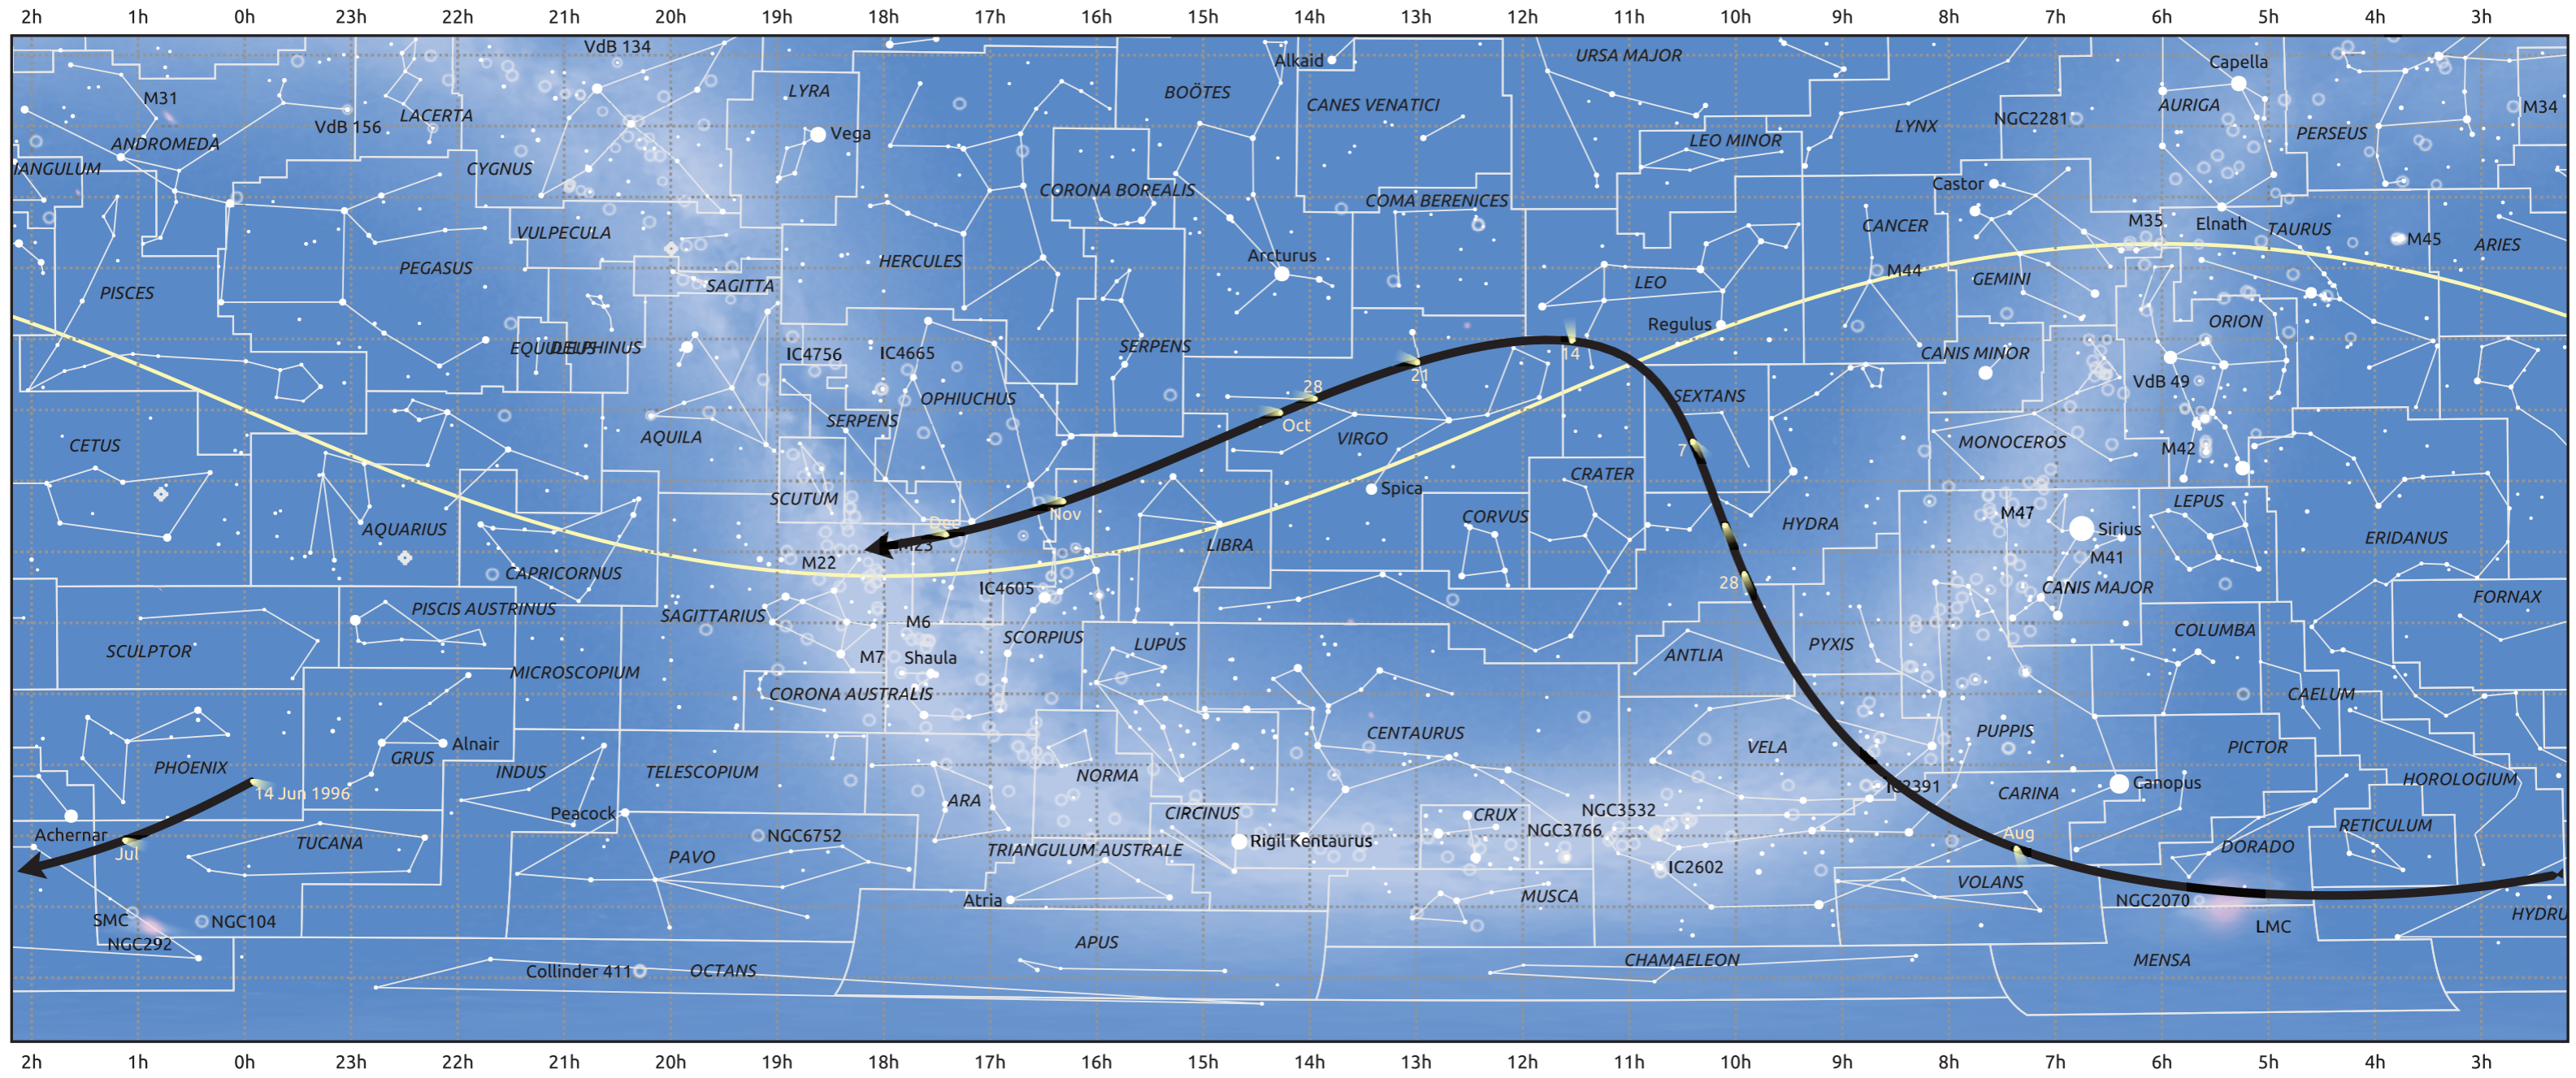

The path of 96P/Machholz starting on 14 Jun 1996

© Dominic Ford 2011–2025. Date markers placed at midnight UTC. Downloaded from <https://in-the-sky.org>

Magnitude scale: • 5.0 • 4.0 • 3.0 • 2.0 • 1.0 • 0.0 ● -1.0 ● -2.0

— Ecliptic Plane

Galaxy Bright nebula Open cluster Globular cluster Planetary nebula

Date	Mag
1996 Jun 29	18.2
1996 Jul 1	18.0
1996 Jul 12	17.1
1996 Jul 24	16.1
1996 Aug 4	15.0
1996 Aug 14	14.0
1996 Aug 22	12.9
1996 Aug 28	11.8
1996 Sep 1	10.7
1996 Sep 4	9.6
1996 Sep 7	8.0
1996 Sep 9	6.5
1996 Sep 11	4.8
1996 Sep 15	6.7
1996 Sep 17	8.4
1996 Sep 19	9.6
1996 Sep 22	11.1
1996 Sep 25	12.2
1996 Sep 29	13.3
1996 Oct 4	14.4
1996 Oct 10	15.5
1996 Oct 17	16.5
1996 Oct 26	17.6
1996 Nov 1	18.2
1996 Nov 6	18.6
1996 Nov 20	19.7
1996 Dec 8	20.7