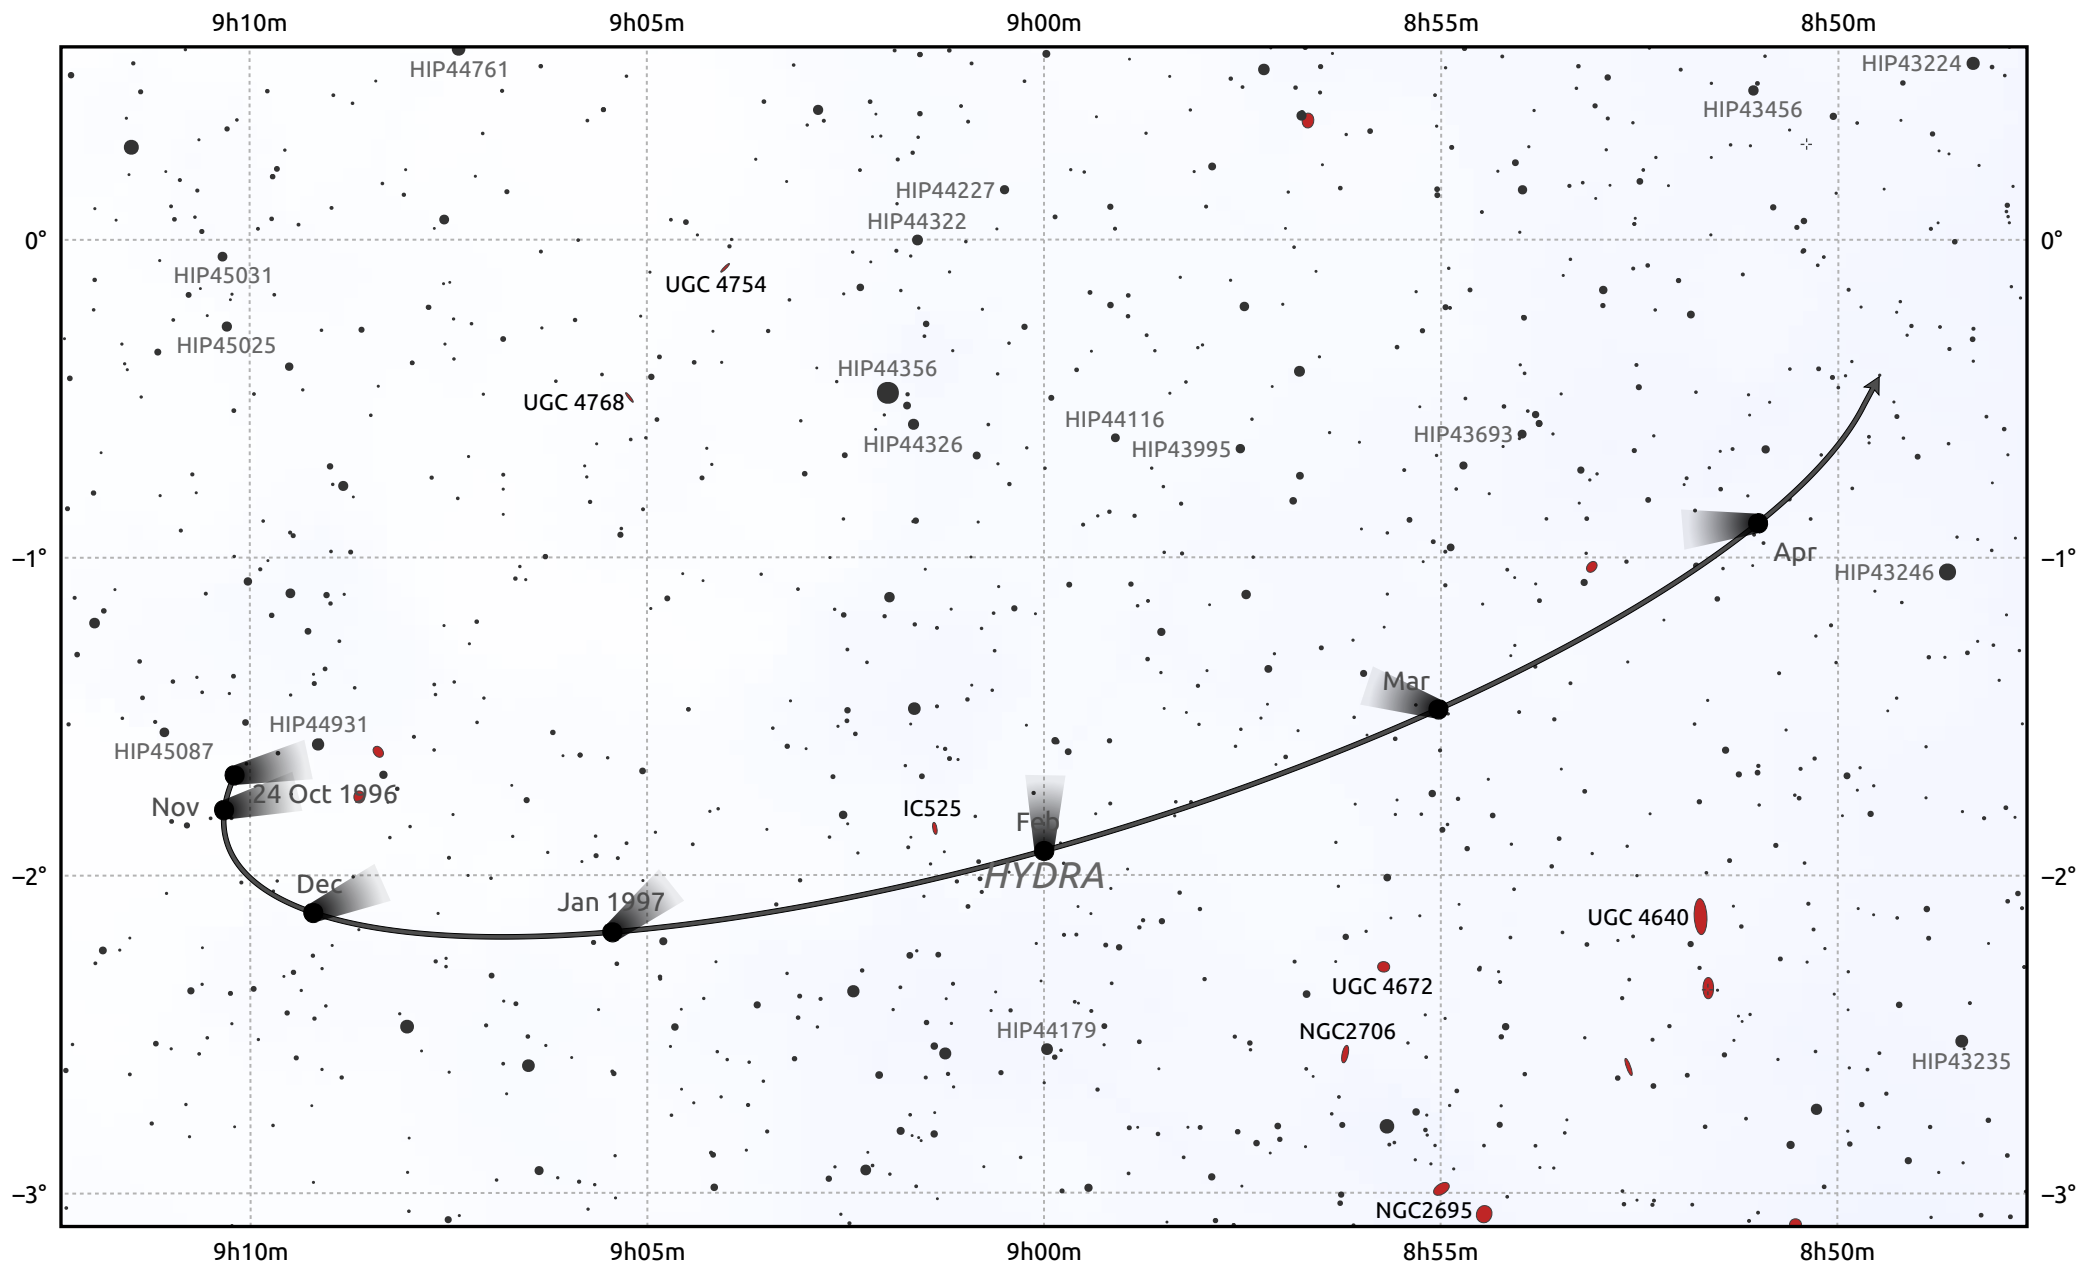

The path of 1P/Halley starting on 24 Oct 1996

© Dominic Ford 2011–2026. Date markers placed at midnight UTC. Downloaded from <https://in-the-sky.org>

Magnitude scale: 12.0 11.0 10.0 9.0 8.0 7.0 6.0 5.0

— Ecliptic Plane

- Galaxy
- Bright nebula
- Open cluster
- ⊕ Globular cluster
- + Planetary nebula

Date	Mag
1996 Nov 1	nan
1997 Jan 1	nan
1997 Mar 1	nan