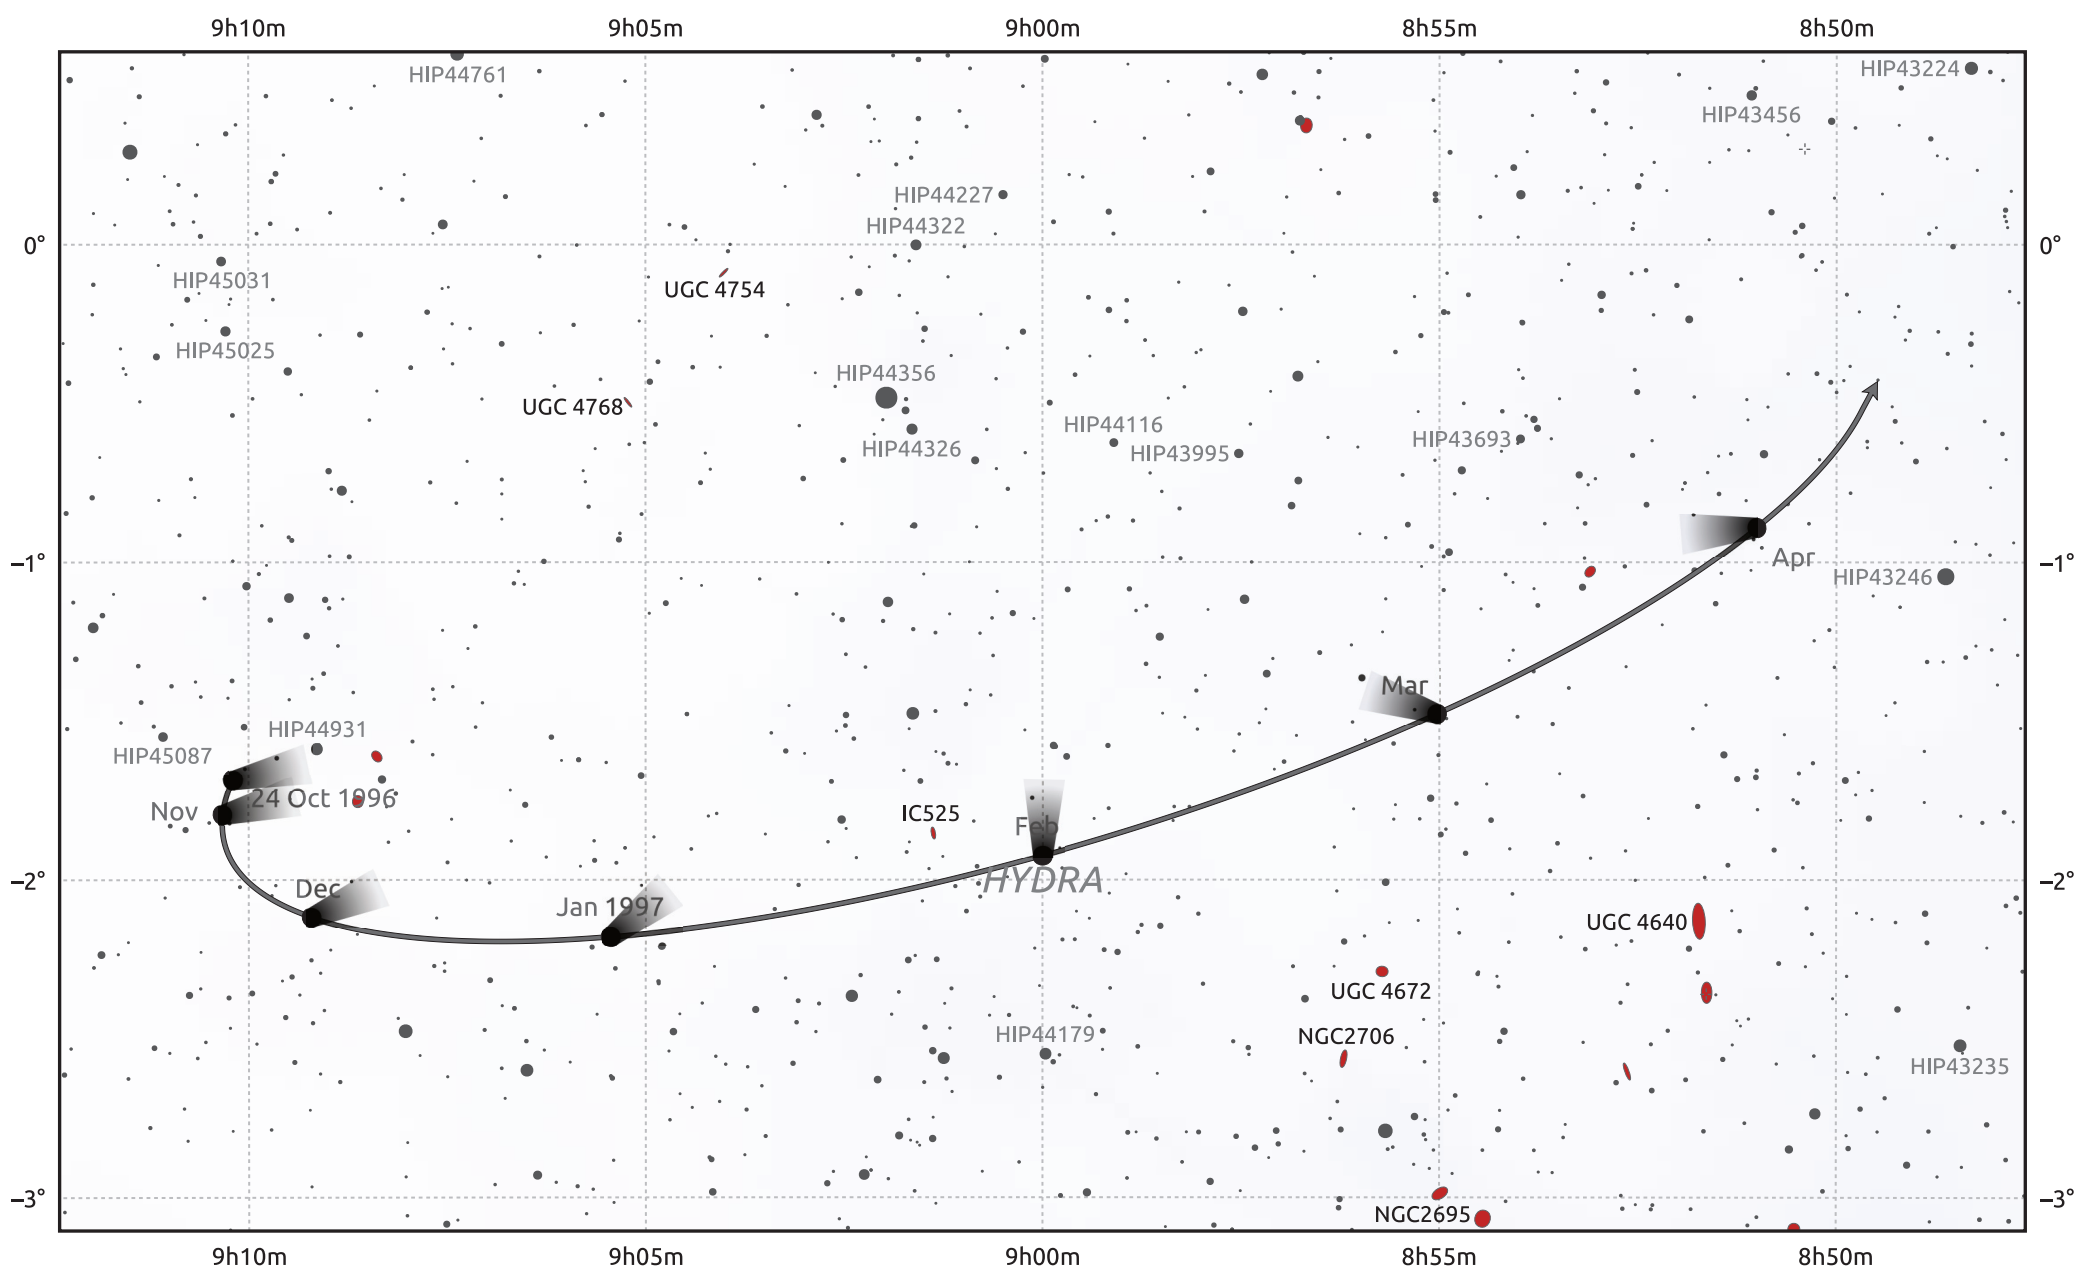

# The path of 1P/Halley starting on 24 Oct 1996

© Dominic Ford 2011–2026. Date markers placed at midnight UTC. Downloaded from <https://in-the-sky.org>

Magnitude scale: 12.0 11.0 10.0 9.0 8.0 7.0 6.0 5.0

— Ecliptic Plane

- Galaxy
- Bright nebula
- Open cluster
- ⊕ Globular cluster
- + Planetary nebula

Date	Mag
1996 Nov 1	nan
1997 Jan 1	nan
1997 Mar 1	nan