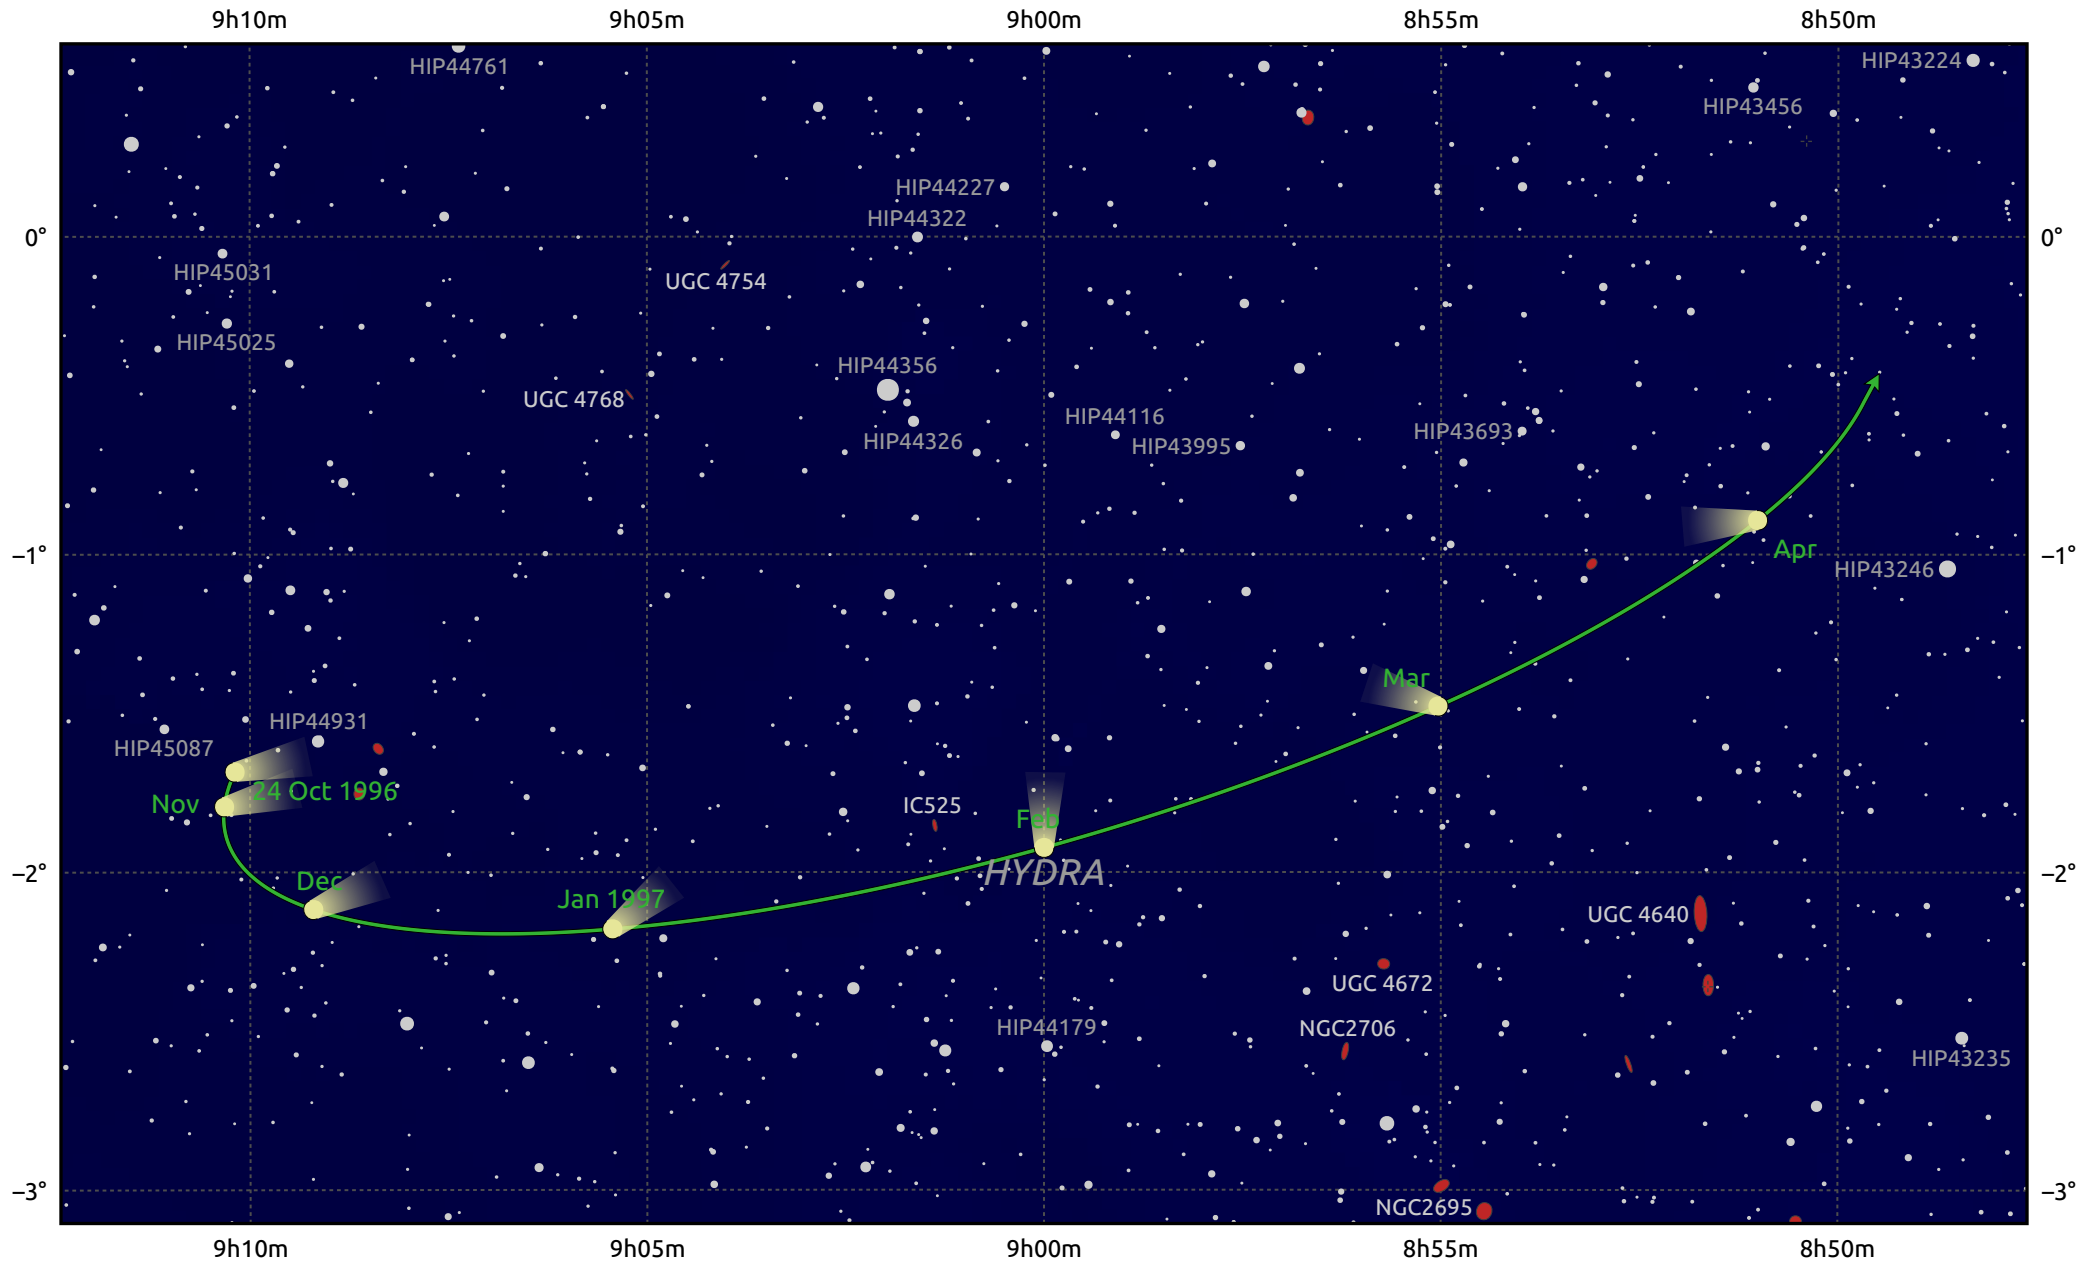

The path of 1P/Halley starting on 24 Oct 1996

© Dominic Ford 2011–2026. Date markers placed at midnight UTC. Downloaded from <https://in-the-sky.org>

Magnitude scale: · 12.0 · 11.0 · 10.0 · 9.0 · 8.0 · 7.0 · 6.0 · 5.0

— Ecliptic Plane

● Galaxy ■ Bright nebula ● Open cluster ● Globular cluster ● Planetary nebula

Date	Mag
1996 Nov 1	nan
1997 Jan 1	nan
1997 Mar 1	nan