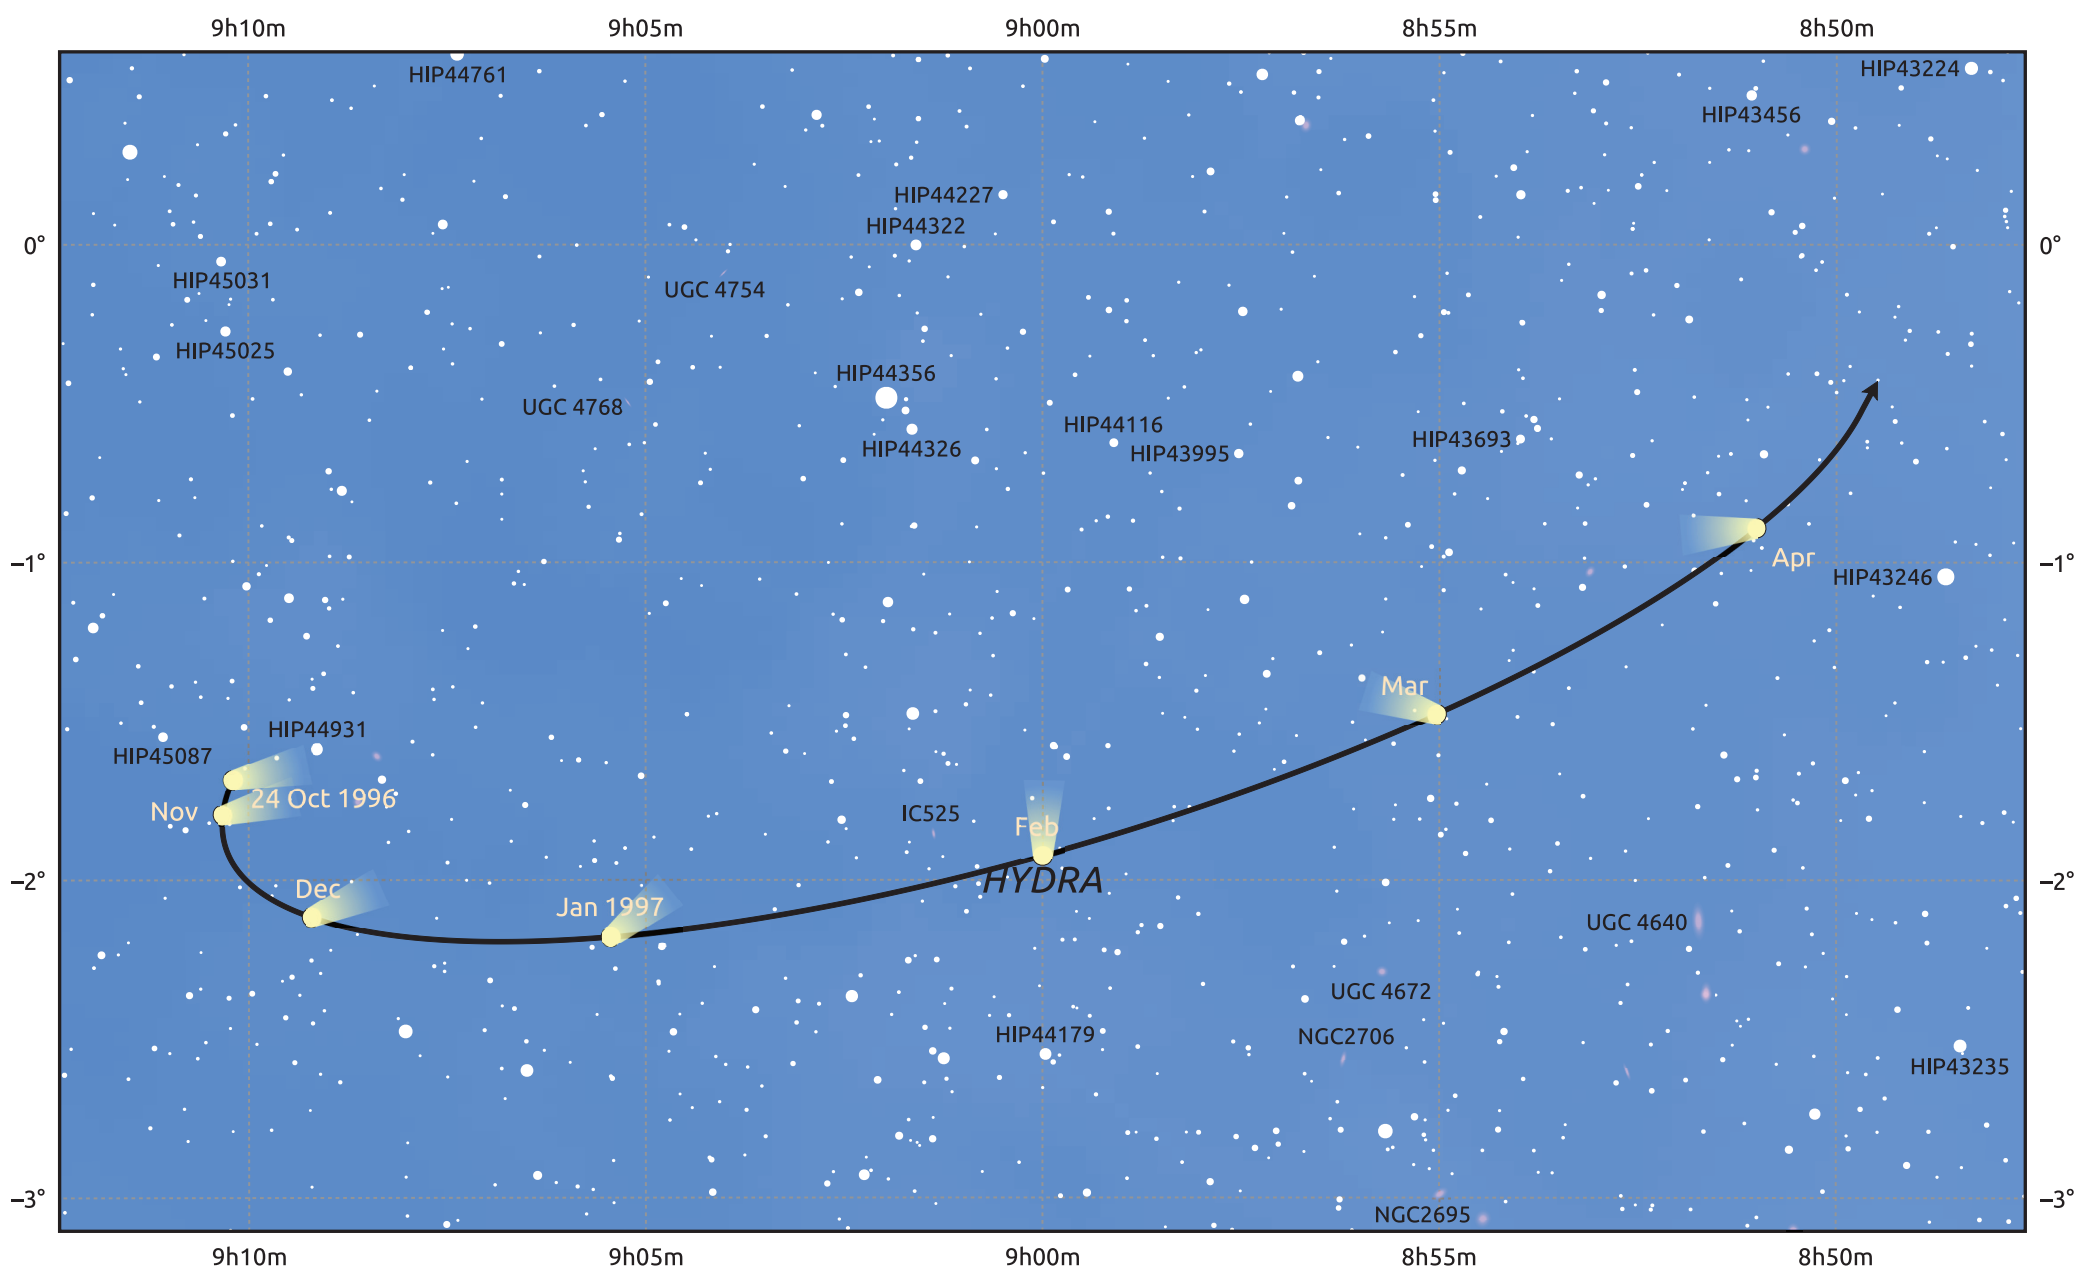

The path of 1P/Halley starting on 24 Oct 1996

© Dominic Ford 2011–2026. Date markers placed at midnight UTC. Downloaded from <https://in-the-sky.org>

Magnitude scale: • 12.0 • 11.0 • 10.0 • 9.0 • 8.0 • 7.0 • 6.0 • 5.0

— Ecliptic Plane

- Galaxy
- Bright nebula
- Open cluster
- Globular cluster
- ⊙ Planetary nebula

Date	Mag
1996 Nov 1	nan
1997 Jan 1	nan
1997 Mar 1	nan