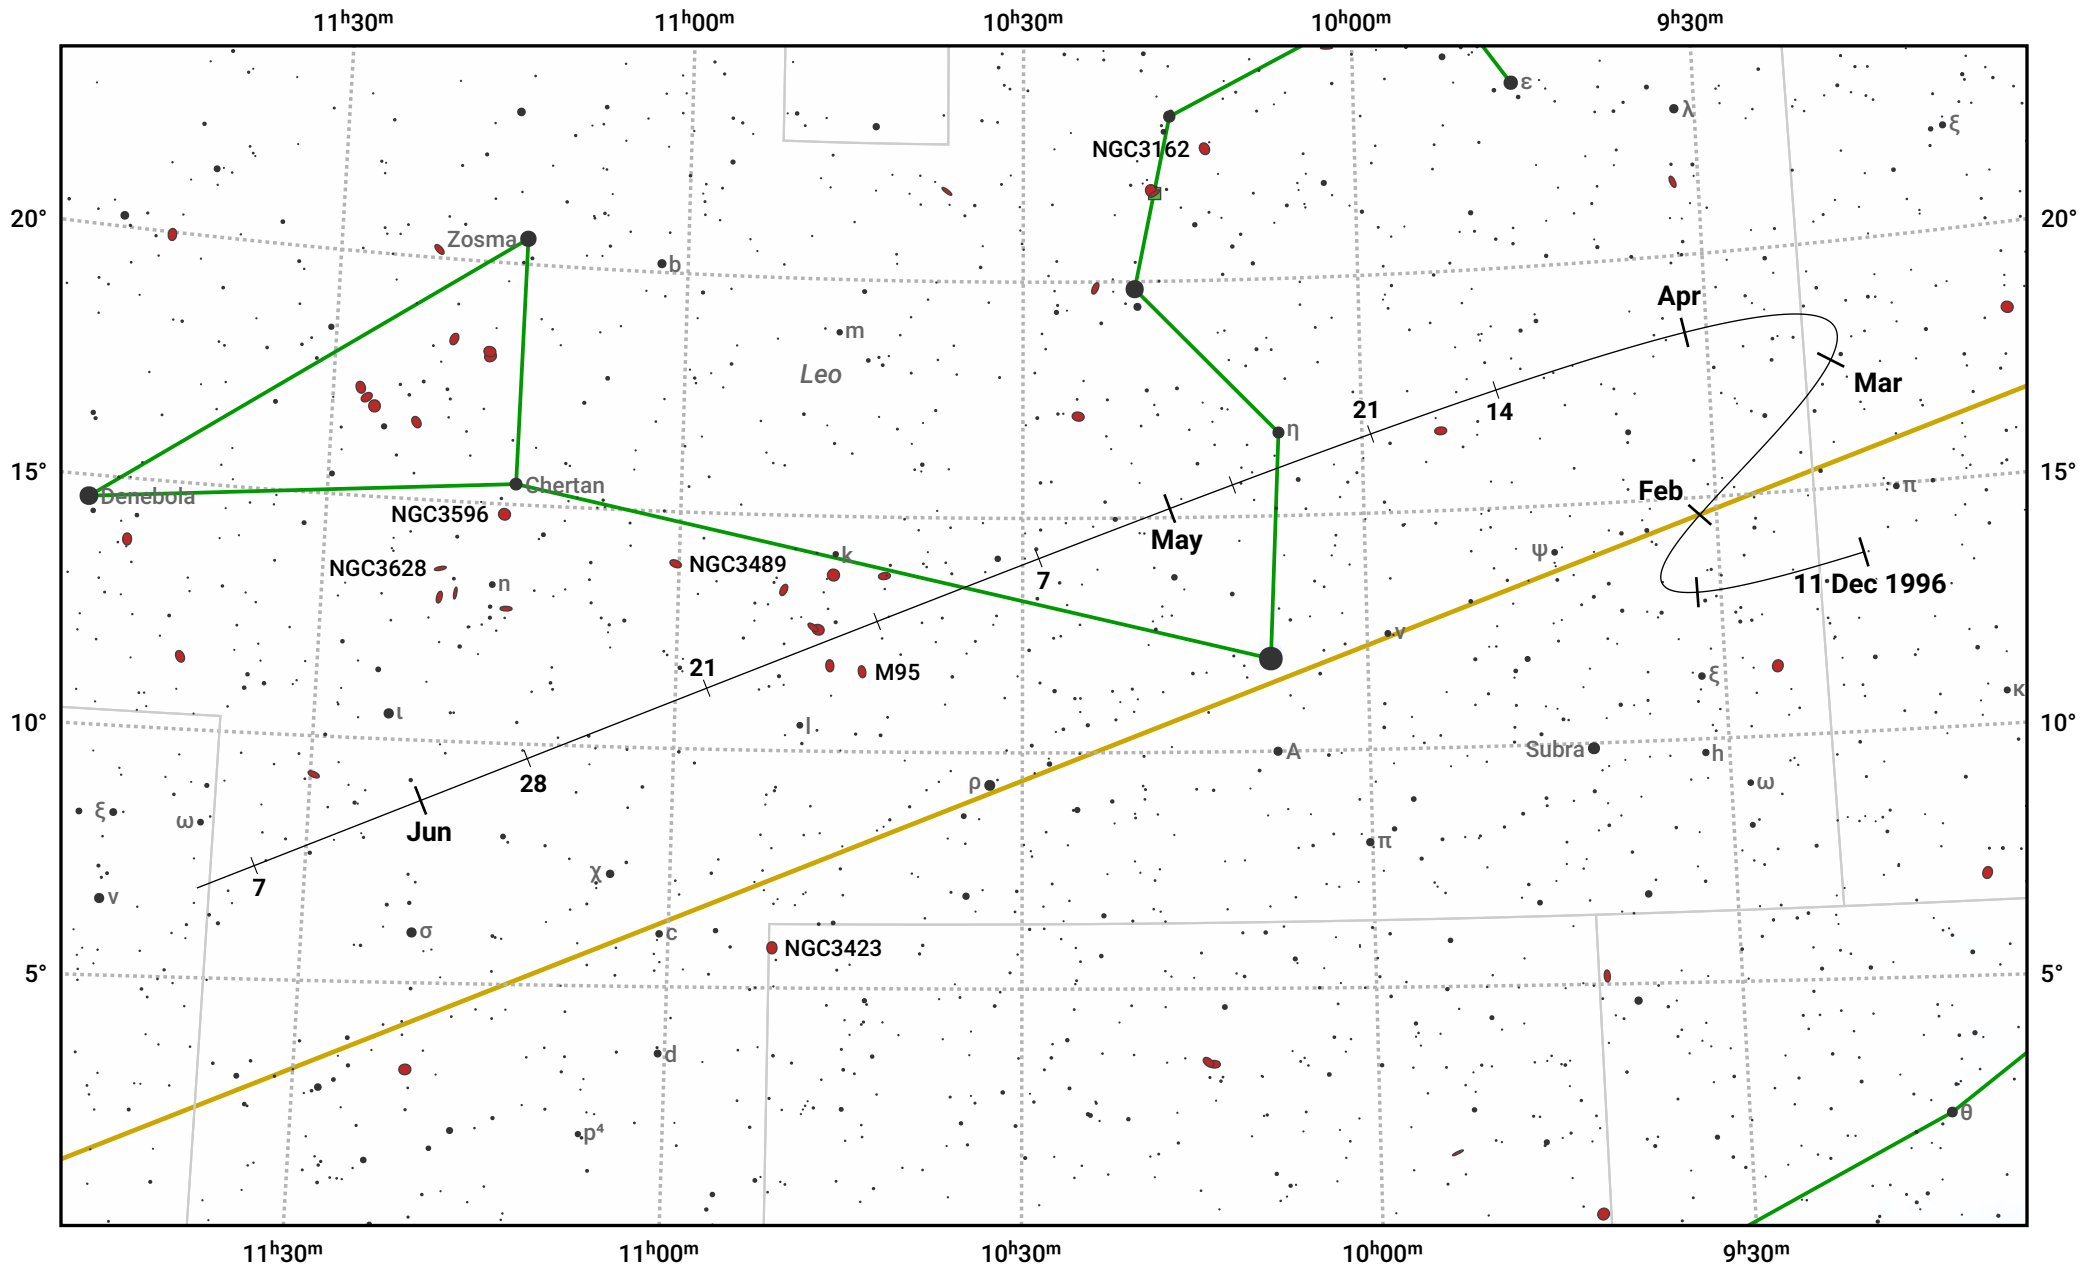

# The path of 81P/Wild starting on 11 Dec 1996

© Dominic Ford 2011–2024. Date markers placed at midnight UTC. Downloaded from <https://in-the-sky.org>

Magnitude scale: 9.0 8.0 7.0 6.0 5.0 4.0 3.0 2.0 1.0

— Ecliptic Plane

Galaxy Bright nebula Open cluster Globular cluster

Date	Mag
1997 Jan 1	10.1
1997 Jan 8	9.8
1997 Feb 11	8.8
1997 Mar 1	8.5
1997 May 1	9.0
1997 Jun 5	9.8