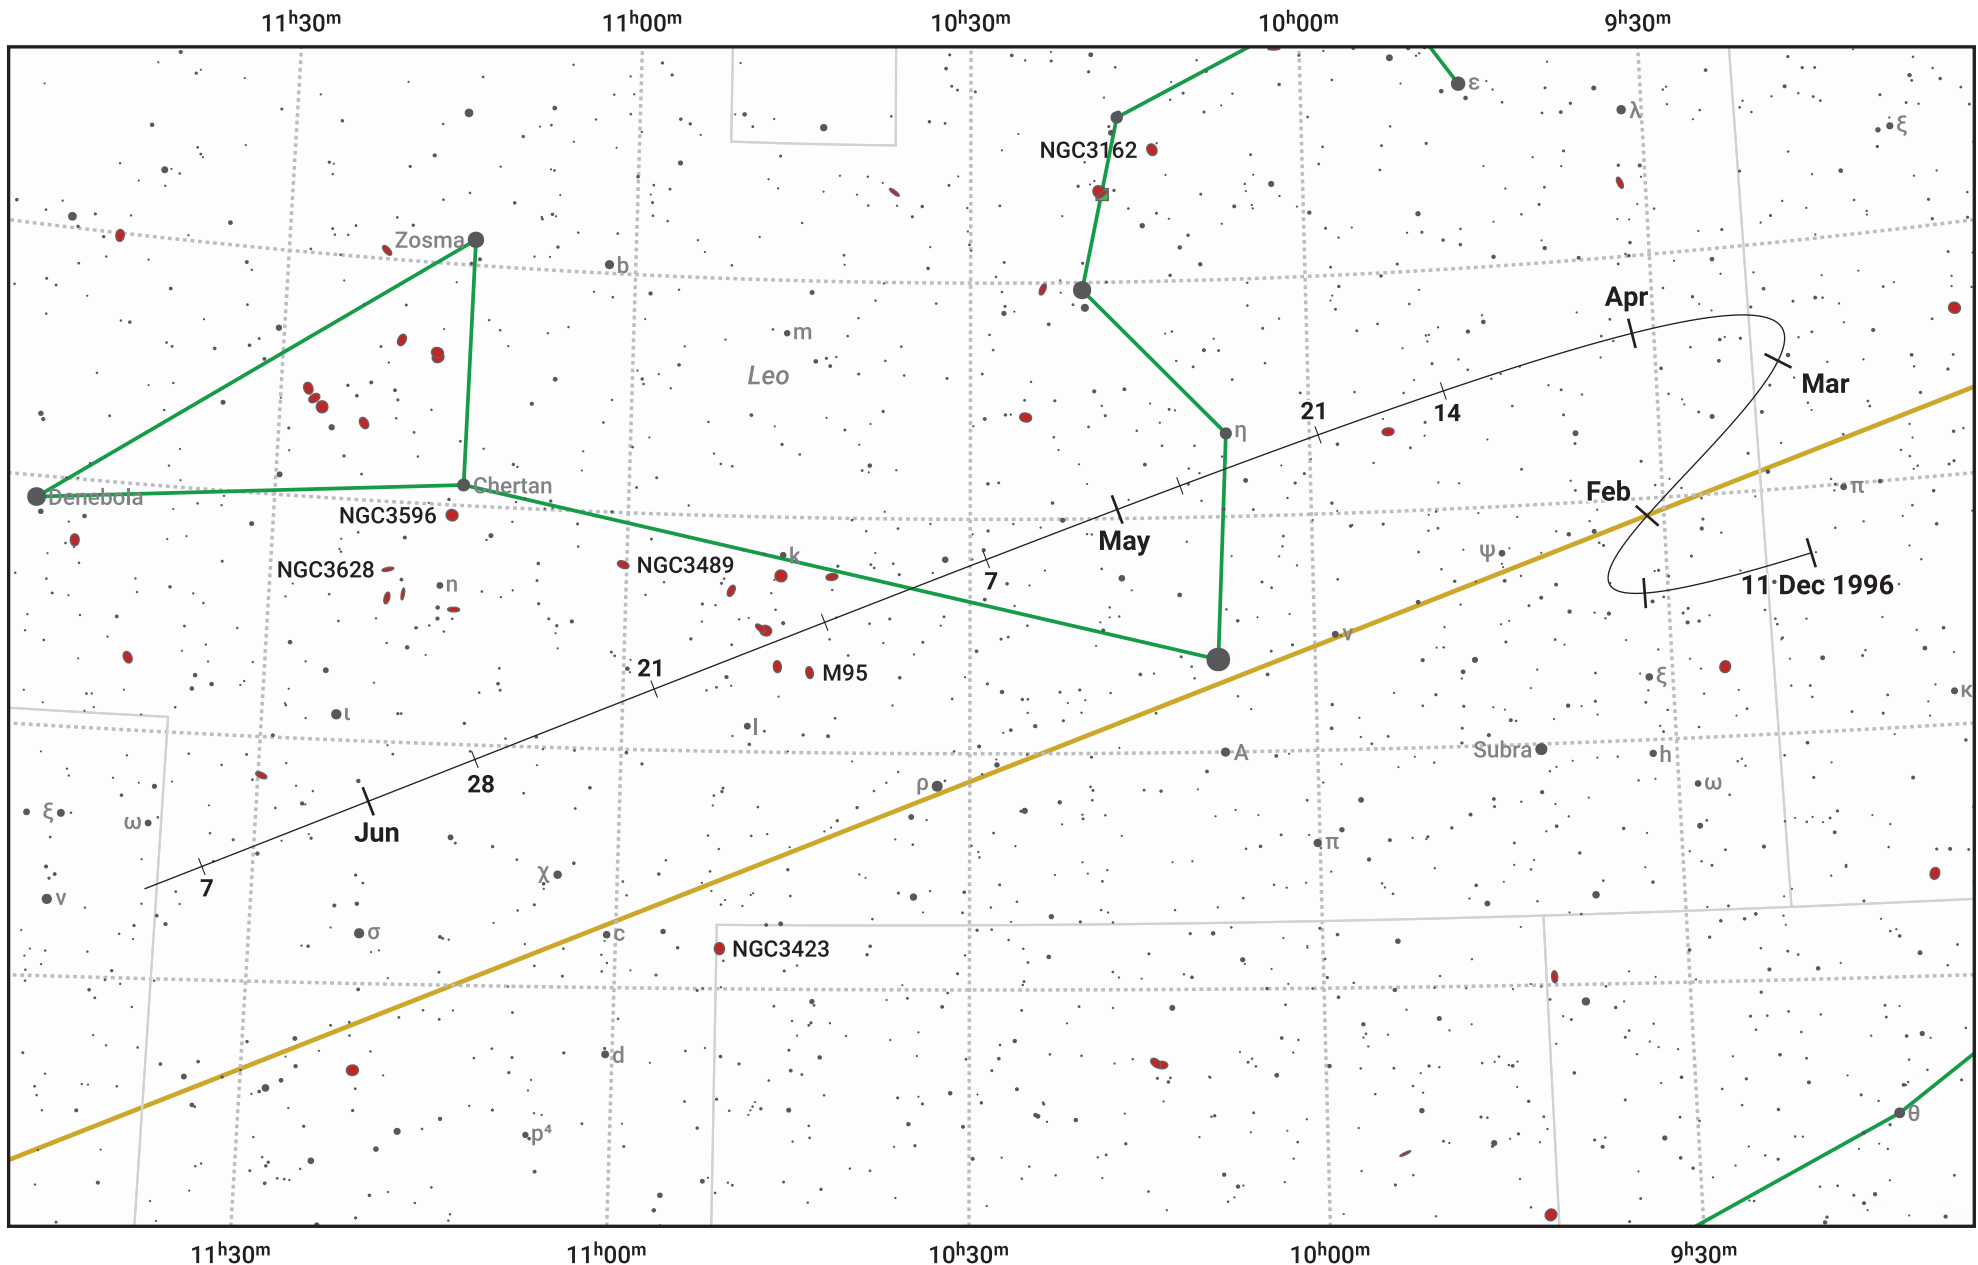

# The path of 81P/Wild starting on 11 Dec 1996

© Dominic Ford 2011–2024. Date markers placed at midnight UTC. Downloaded from <https://in-the-sky.org>

Magnitude scale: 9.0 8.0 7.0 6.0 5.0 4.0 3.0 2.0 1.0

- Galaxy
- Bright nebula
- Open cluster
- ⊕ Globular cluster

Date	Mag
1997 Jan 1	10.1
1997 Jan 8	9.8
1997 Feb 11	8.8
1997 Mar 1	8.5
1997 May 1	9.0
1997 Jun 5	9.8