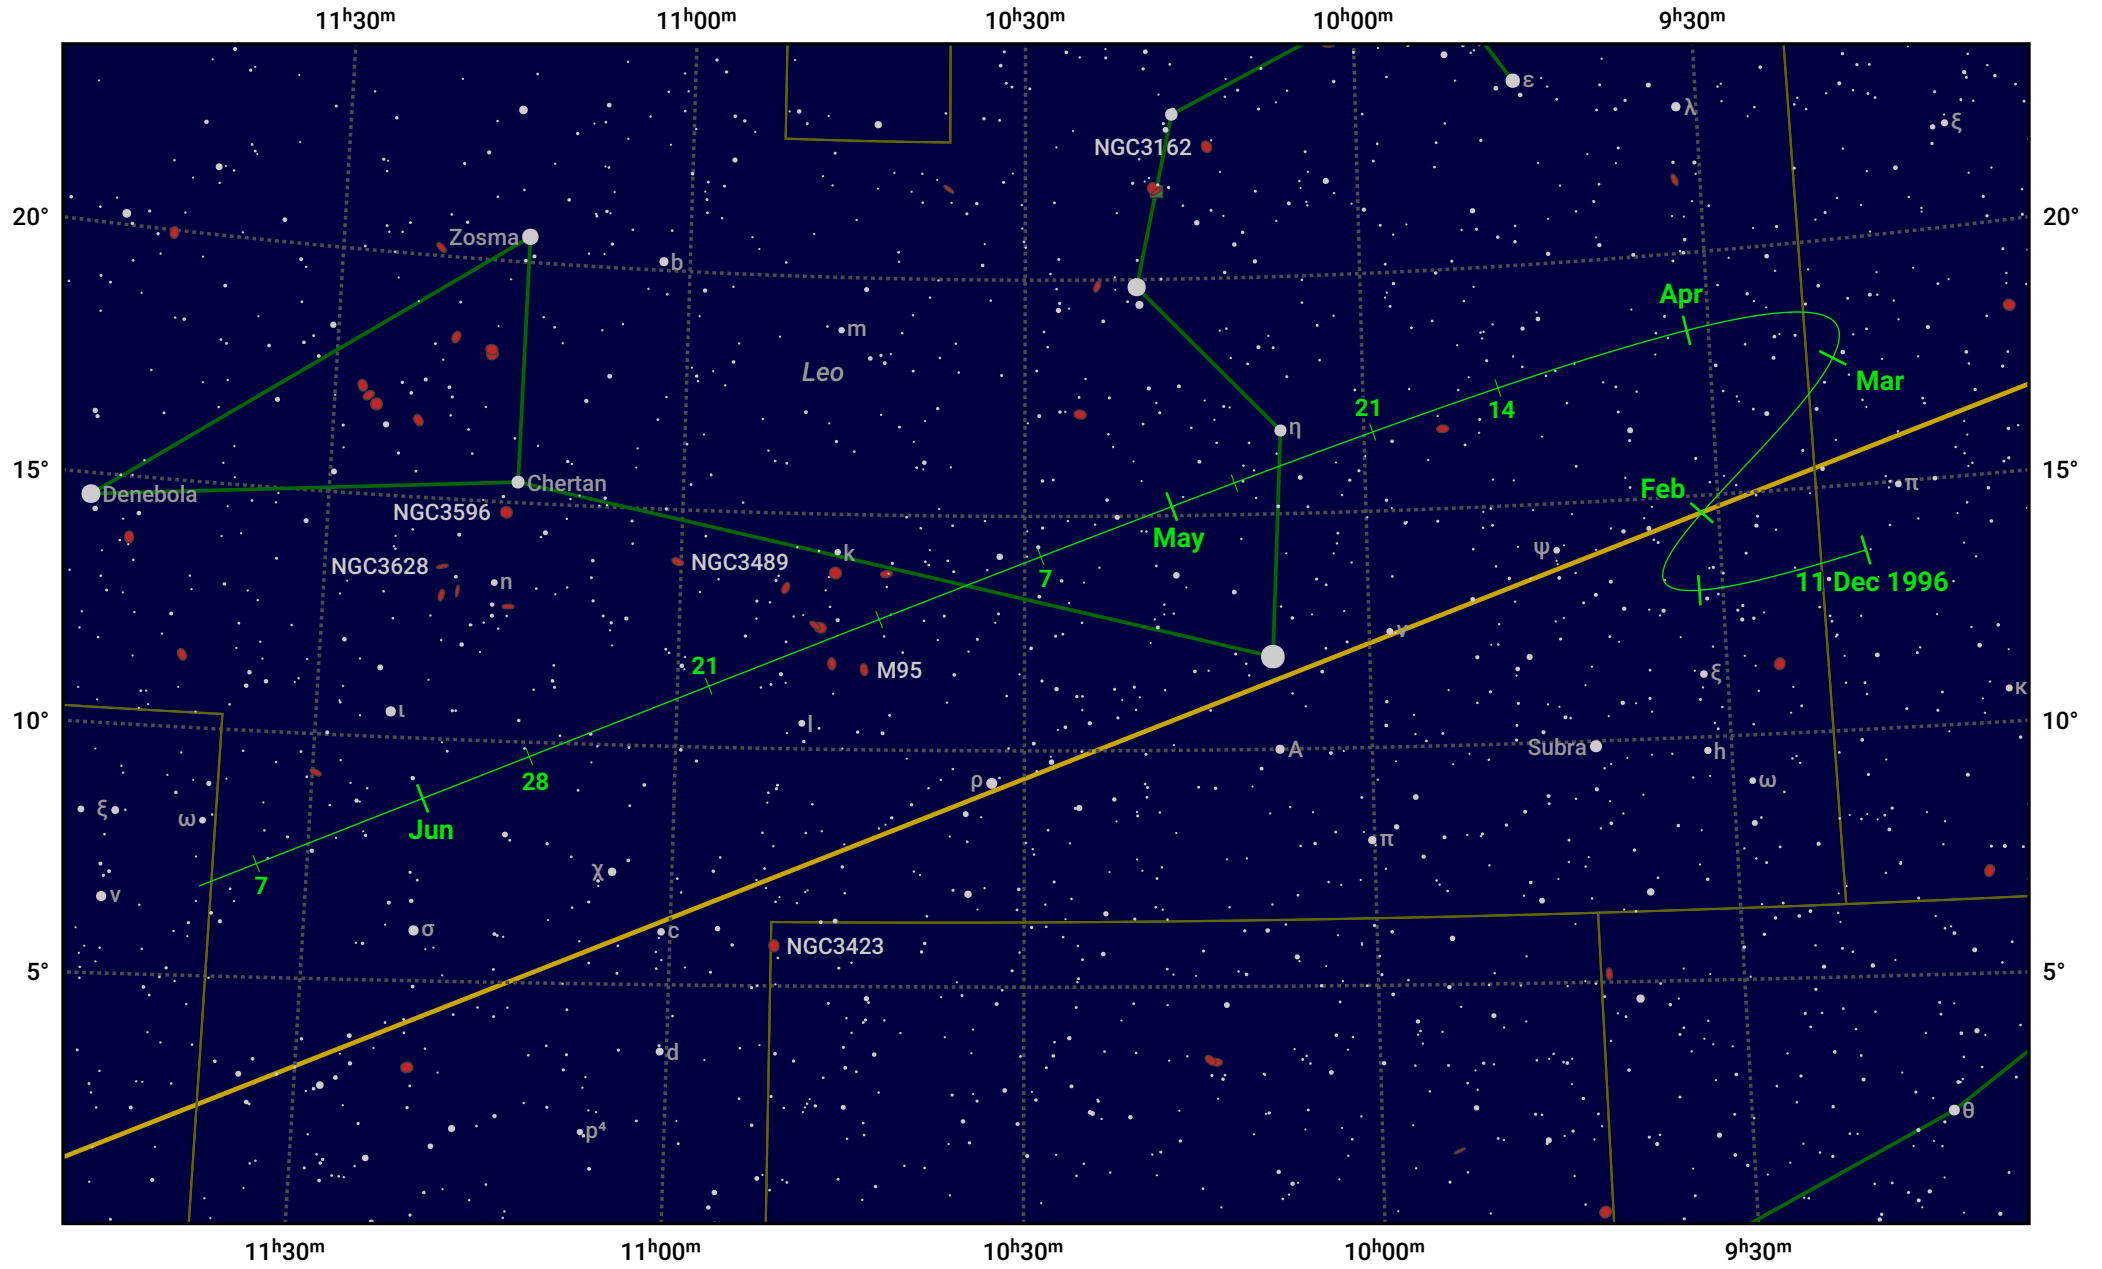

The path of 81P/Wild starting on 11 Dec 1996

© Dominic Ford 2011–2024. Date markers placed at midnight UTC. Downloaded from <https://in-the-sky.org>

Magnitude scale: 9.0 8.0 7.0 6.0 5.0 4.0 3.0 2.0 1.0

— Ecliptic Plane

Galaxy Bright nebula Open cluster Globular cluster

| Date | Mag |
|-------------|------|
| 1997 Jan 1 | 10.1 |
| 1997 Jan 8 | 9.8 |
| 1997 Feb 11 | 8.8 |
| 1997 Mar 1 | 8.5 |
| 1997 May 1 | 9.0 |
| 1997 Jun 5 | 9.8 |