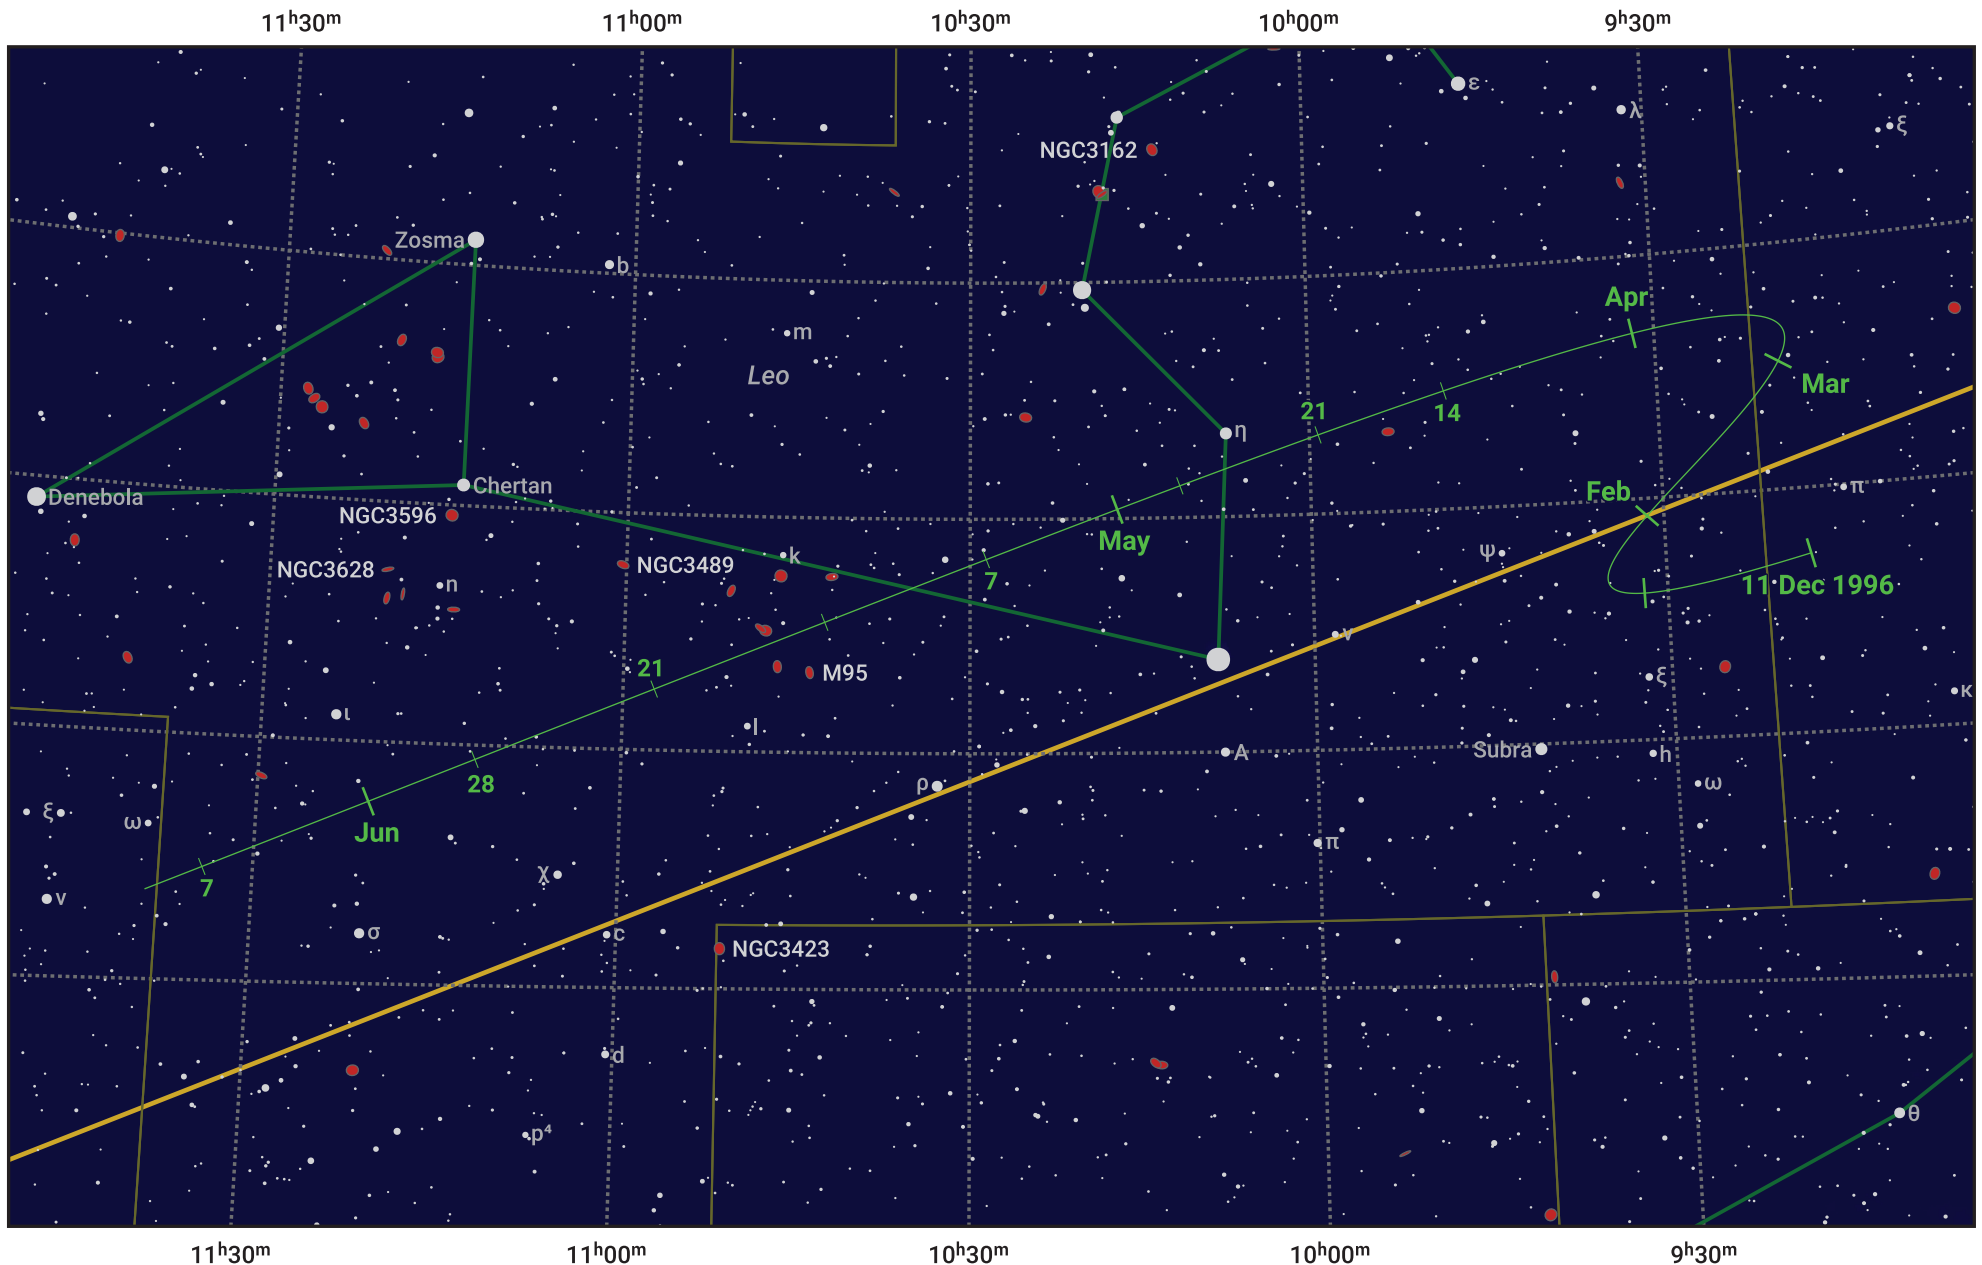

The path of 81P/Wild starting on 11 Dec 1996

© Dominic Ford 2011–2024. Date markers placed at midnight UTC. Downloaded from <https://in-the-sky.org>

Magnitude scale: 9.0 8.0 7.0 6.0 5.0 4.0 3.0 2.0 1.0

- ▭ Galaxy
- ▭ Bright nebula
- Open cluster
- ⊕ Globular cluster

Date	Mag
1997 Jan 1	10.1
1997 Jan 8	9.8
1997 Feb 11	8.8
1997 Mar 1	8.5
1997 May 1	9.0
1997 Jun 5	9.8